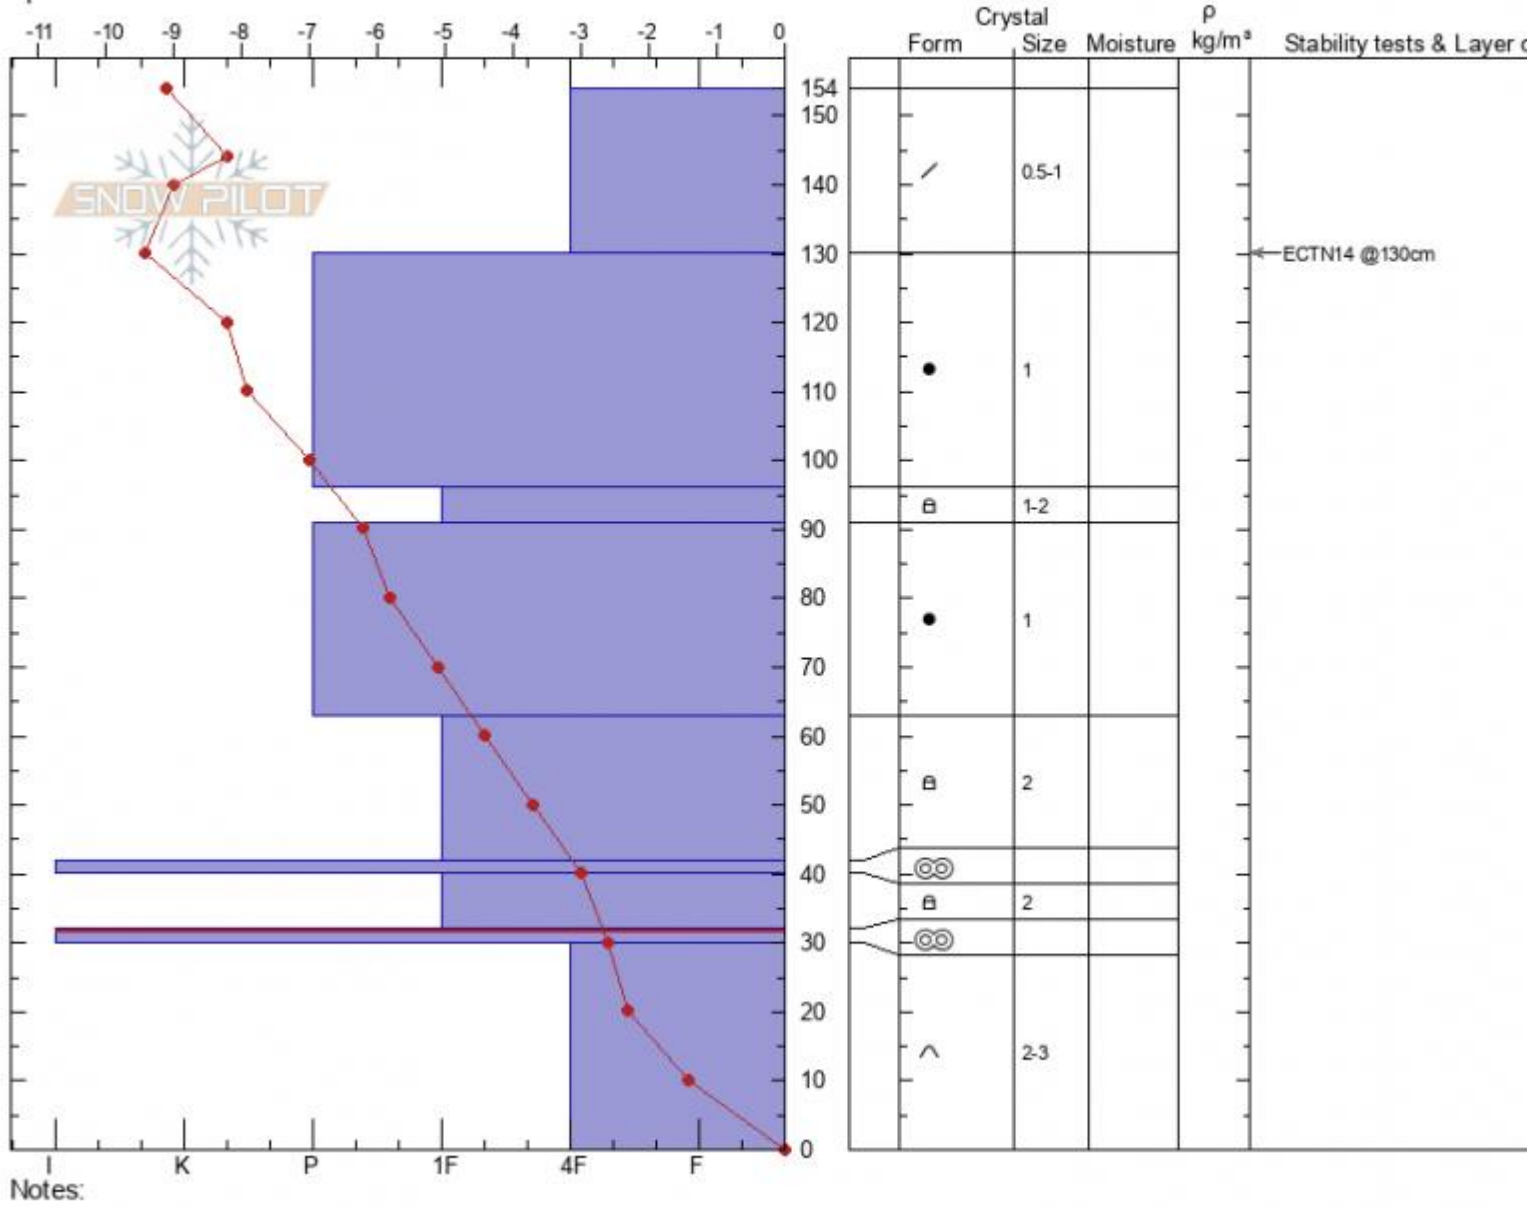

**Blackmore shoulder**  
**Gallatin Range-N**  
**MT**  
 Elevation: **9560 ft**  
 Aspect: **145°**  
 Specifics:

**Nelson VanTassel**  
**01/10/2022 - 2:55pm**  
 Co-ord: **45.44719N, -110.99982W**  
 Slope Angle: **20°**  
 Wind Loading: **previous**

Stability:  
 Air Temperature: **-1.3°C**  
 Sky Cover: **SCT**  
 Precipitation: **NO**  
 Wind: **NW Calm**

HS: **154**    Layer Notes:  
 PF: **35**    32-30cm: **Problematic layer**  
 PS: **10**

Advisory Region  
 Northern Gallatin  
 Longitude  
 -111.00W  
 Latitude  
 45.44N  
 Northern Gallatin, 2022-01-12