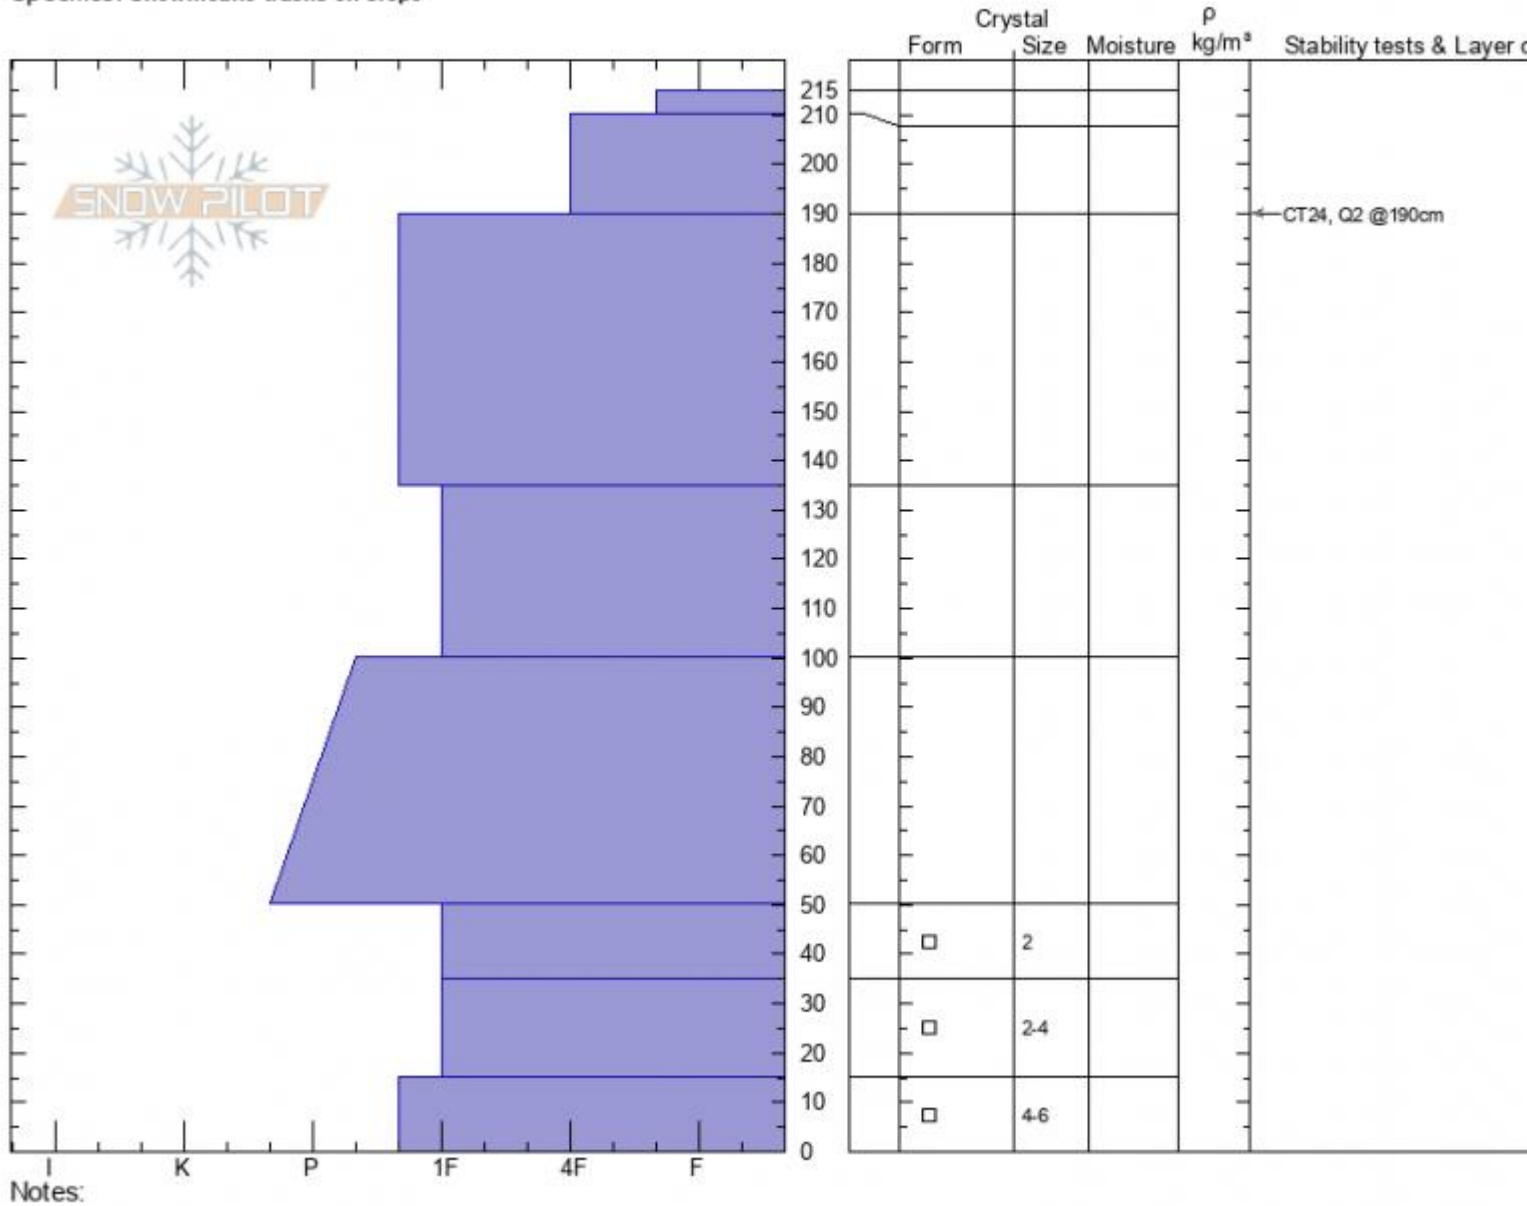

**Sawtelle Peak - East**  
**Centennial Range**  
**ID**  
 Elevation: **9000 ft**  
 Aspect: **75°**  
 Specifics: **Snowmobile tracks on slope**

**Ian Hoyer**  
**01/12/2022 - 11:00am**  
 Co-ord: **44.55332N, -111.44514W**  
 Slope Angle: **20°**  
 Wind Loading: **previous**

Stability: **Very Good**  
 Air Temperature:  
 Sky Cover: **OVC**  
 Precipitation: **NO**  
 Wind: **Calm**

**HS:215** Layer Notes:  
**PF:25** 35-15cm: **Problematic layer**

Advisory Region  
 Island Park  
 Longitude  
 -111.44W  
 Latitude  
 44.56N  
 Island Park, 2022-01-15