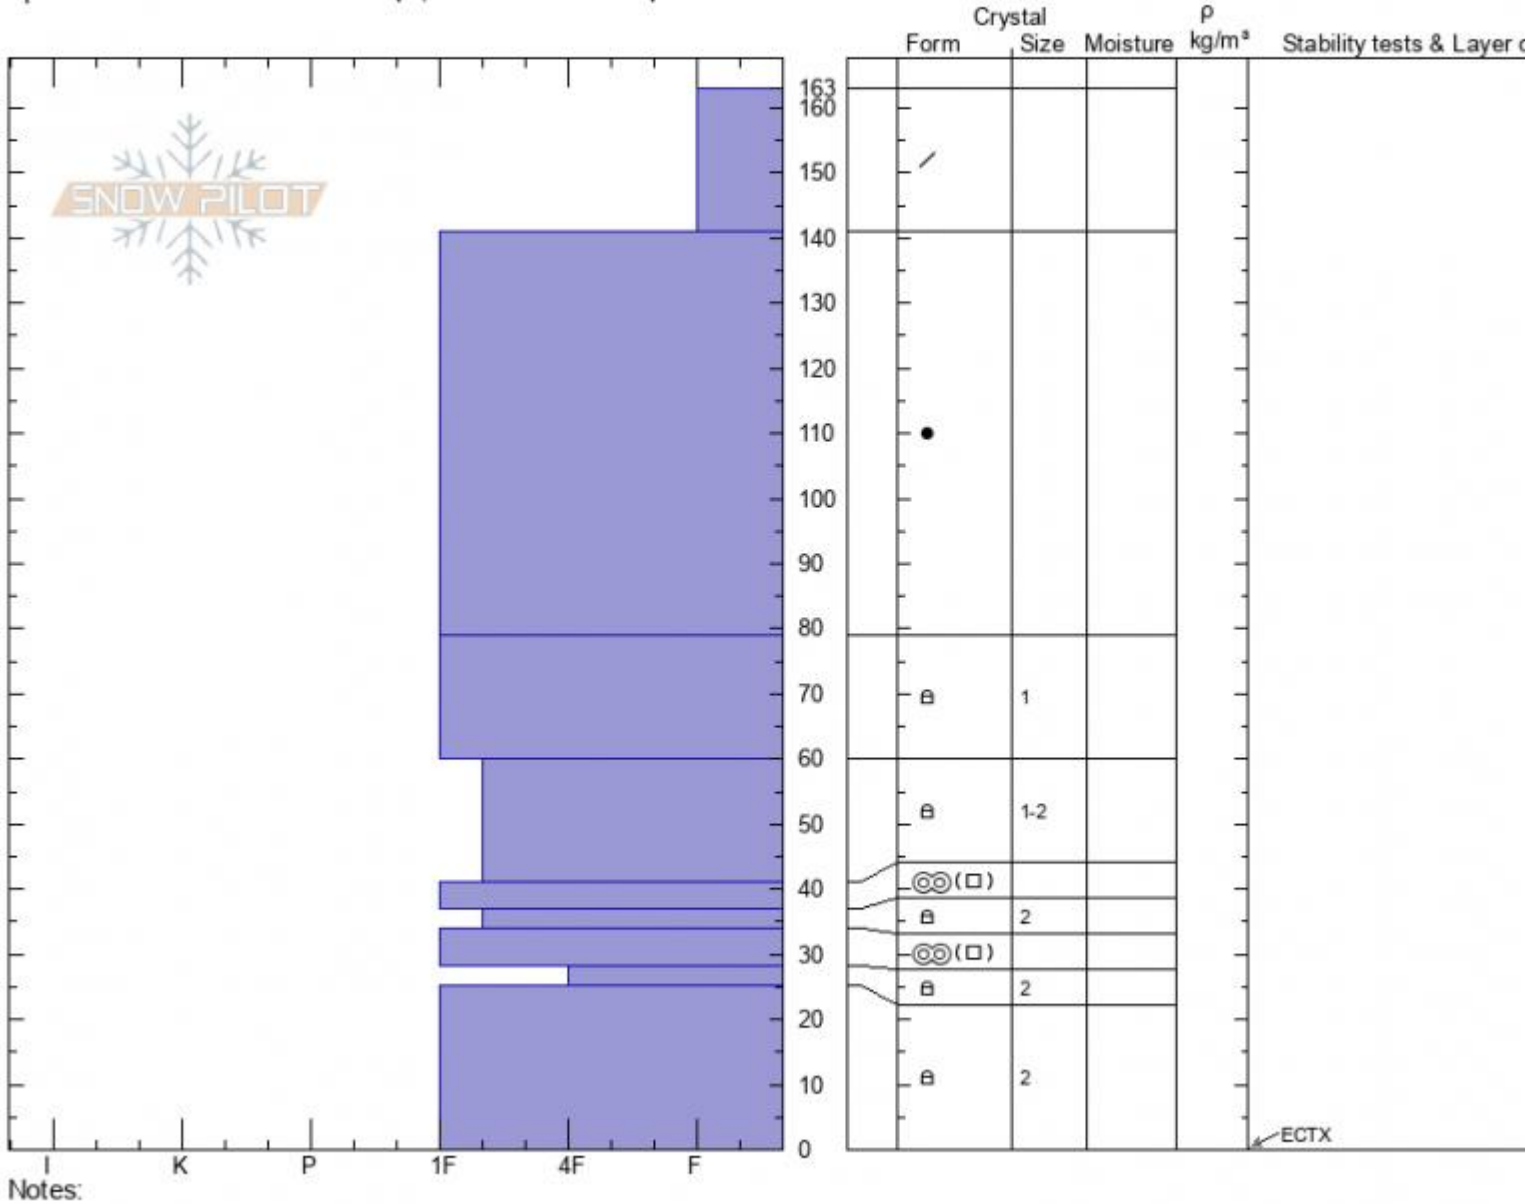

1st Yellowmule  
Madison Range-N  
MT

Elevation: 9400 ft  
Aspect: 15°

Specifics: Snowmobile tracks on slope; We snowmobiled slope

Ian Hoyer  
01/13/2022 - 10:45am  
Co-ord: 45.17545N, -111.38591W  
Slope Angle: 30°  
Wind Loading: no

Stability: **Good**  
Air Temperature:  
Sky Cover: **OVC**  
Precipitation: **NO**  
Wind: **Calm**

HS:163 Layer Notes:  
PF: 55 28-25cm: Problematic layer

Advisory Region  
Northern Madison  
Longitude  
-111.38W  
Latitude  
45.17N  
Northern Madison, 2022-01-15