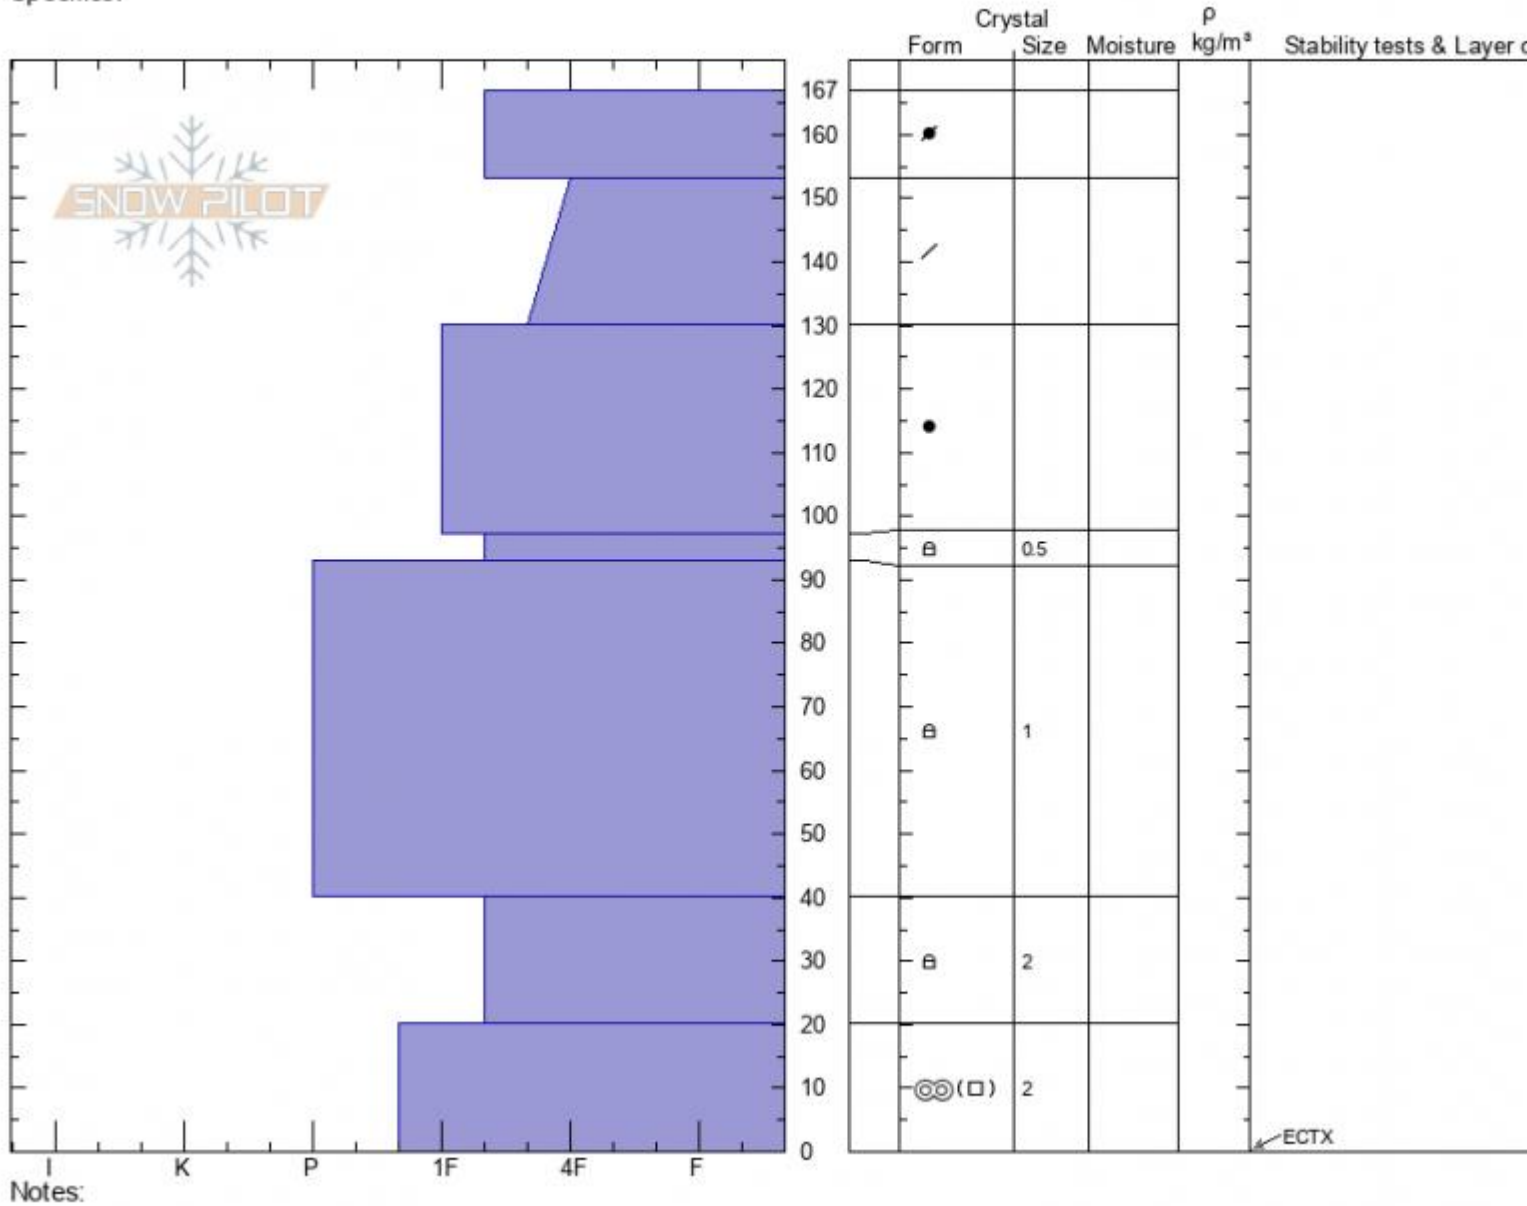

McAtee Basin
Madison Range-N
MT
 Elevation: **9200 ft**
 Aspect: **125°**
 Specifics:

Ian Hoyer
01/13/2022 - 12:00pm
 Co-ord: **45.18340N, -111.44251W**
 Slope Angle: **27°**
 Wind Loading: **no**

Stability: **Good**
 Air Temperature:
 Sky Cover: **OVC**
 Precipitation: **NO**
 Wind: **Calm**

HS:**167** Layer Notes:
 40-20cm:**Problematic layer**

Advisory Region
 Northern Madison
 Longitude
 -111.38W
 Latitude
 45.17N
 Northern Madison, 2022-01-15