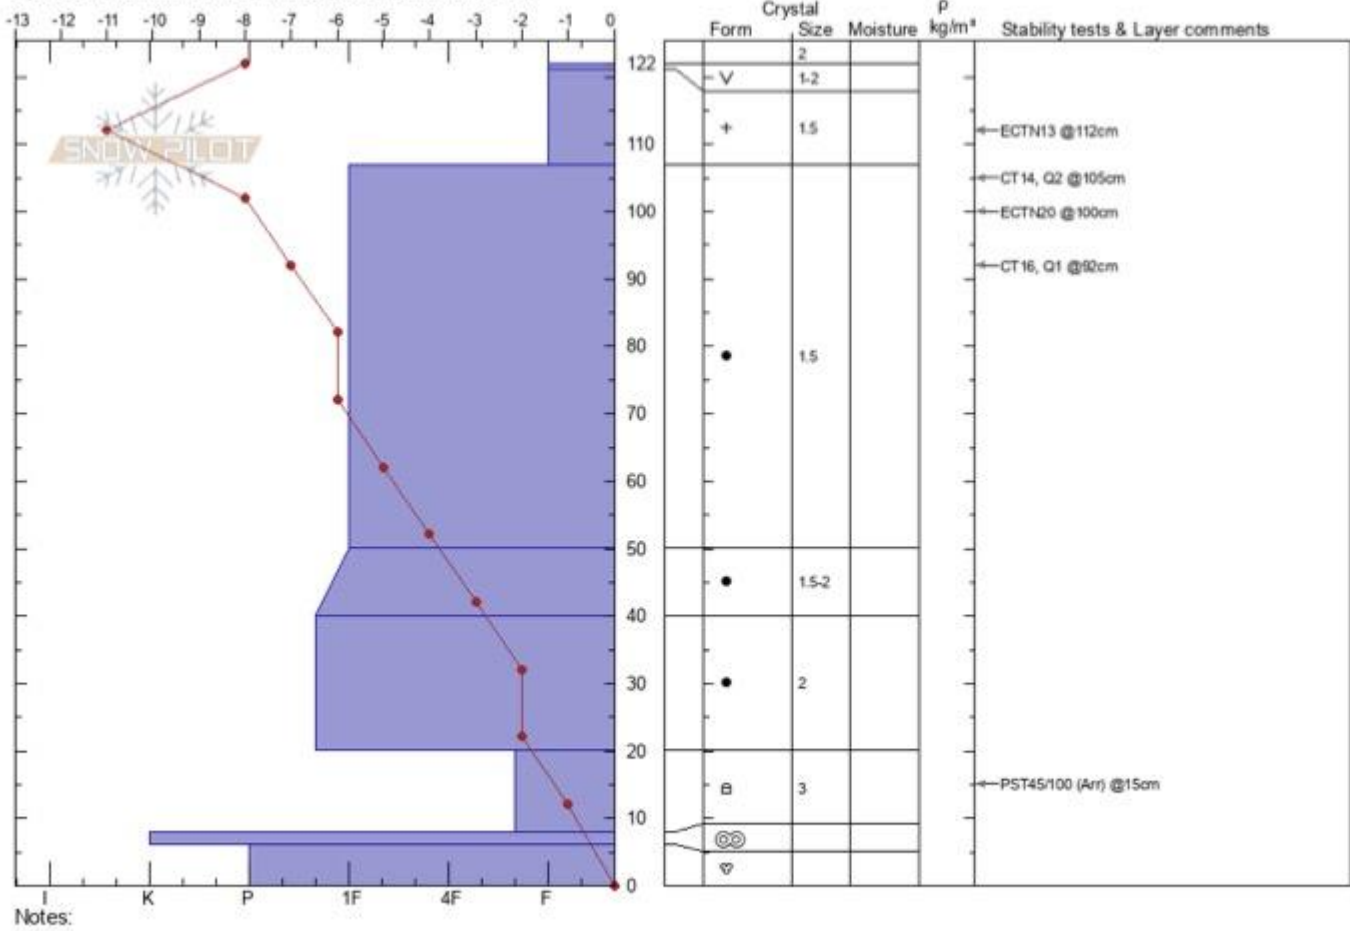

Watkins Creek
Lionhead Range
MT
Elevation: 2619 m
Aspect: 7°

Bret Rasmussen
01/15/2022 - 2:00pm
Co-ord: 44.74000N, -111.34400W
Slope Angle: 15°
Wind Loading: no

Stability: **Very Good**
Air Temperature: -7°C
Sky Cover: **OVC**
Precipitation: **NO**
Wind: **Calm**

HS: 122 Layer Notes:
PF: 15 20-8cm: Problematic layer

Specifics: Snowmobile tracks on slope; We snowmobiled slope

Advisory Region
Lionhead Range
Longitude
-111.33W
Latitude
44.75N
Lionhead Range, 2022-01-16