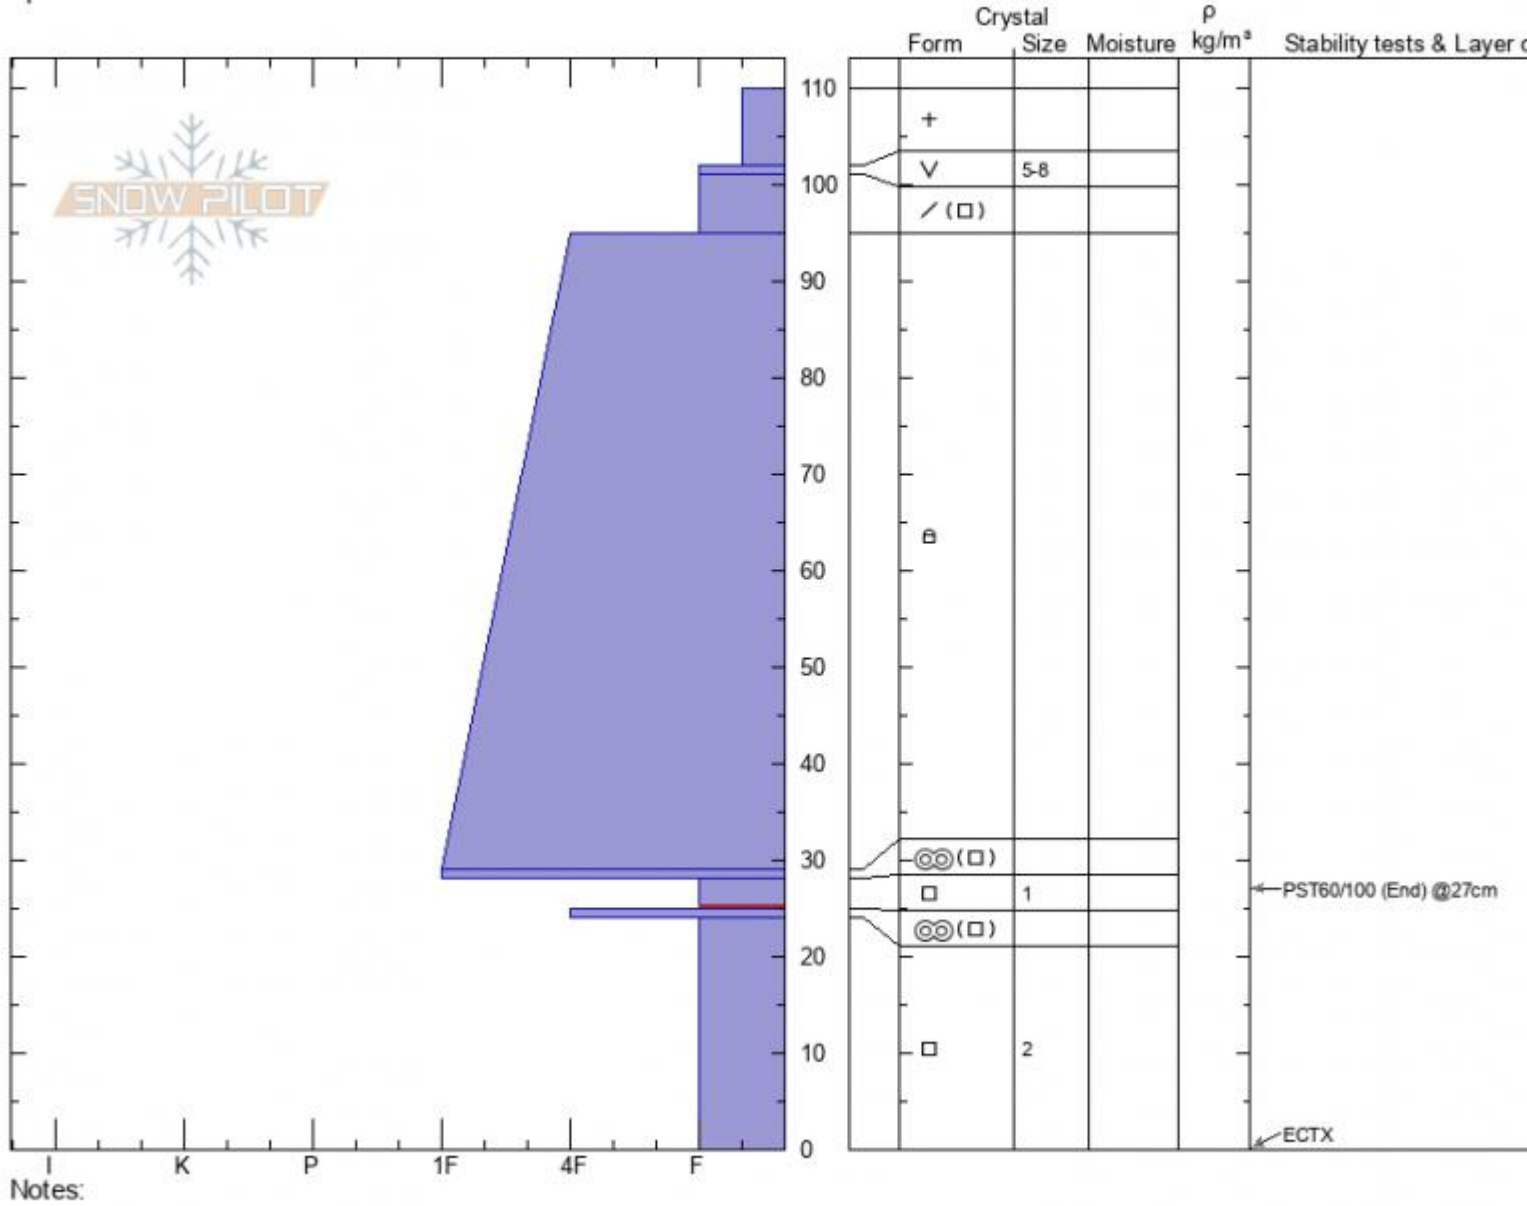

Wilderness Boundary
Madison Range-S
MT
 Elevation: **8800 ft**
 Aspect: **230°**
 Specifics:

Ian Hoyer
01/19/2022 - 11:30am
 Co-ord: **44.97677N, -111.35962W**
 Slope Angle: **25°**
 Wind Loading:

Stability: **Very Good**
 Air Temperature:
 Sky Cover: **OVC**
 Precipitation: **S1**
 Wind: **Calm**

HS: **110** Layer Notes:
 PF: **25** 28-25cm: **Problematic layer**

Advisory Region
 Southern Madison
 Longitude
 -111.27W
 Latitude
 45.06N
 Southern Madison, 2022-01-19