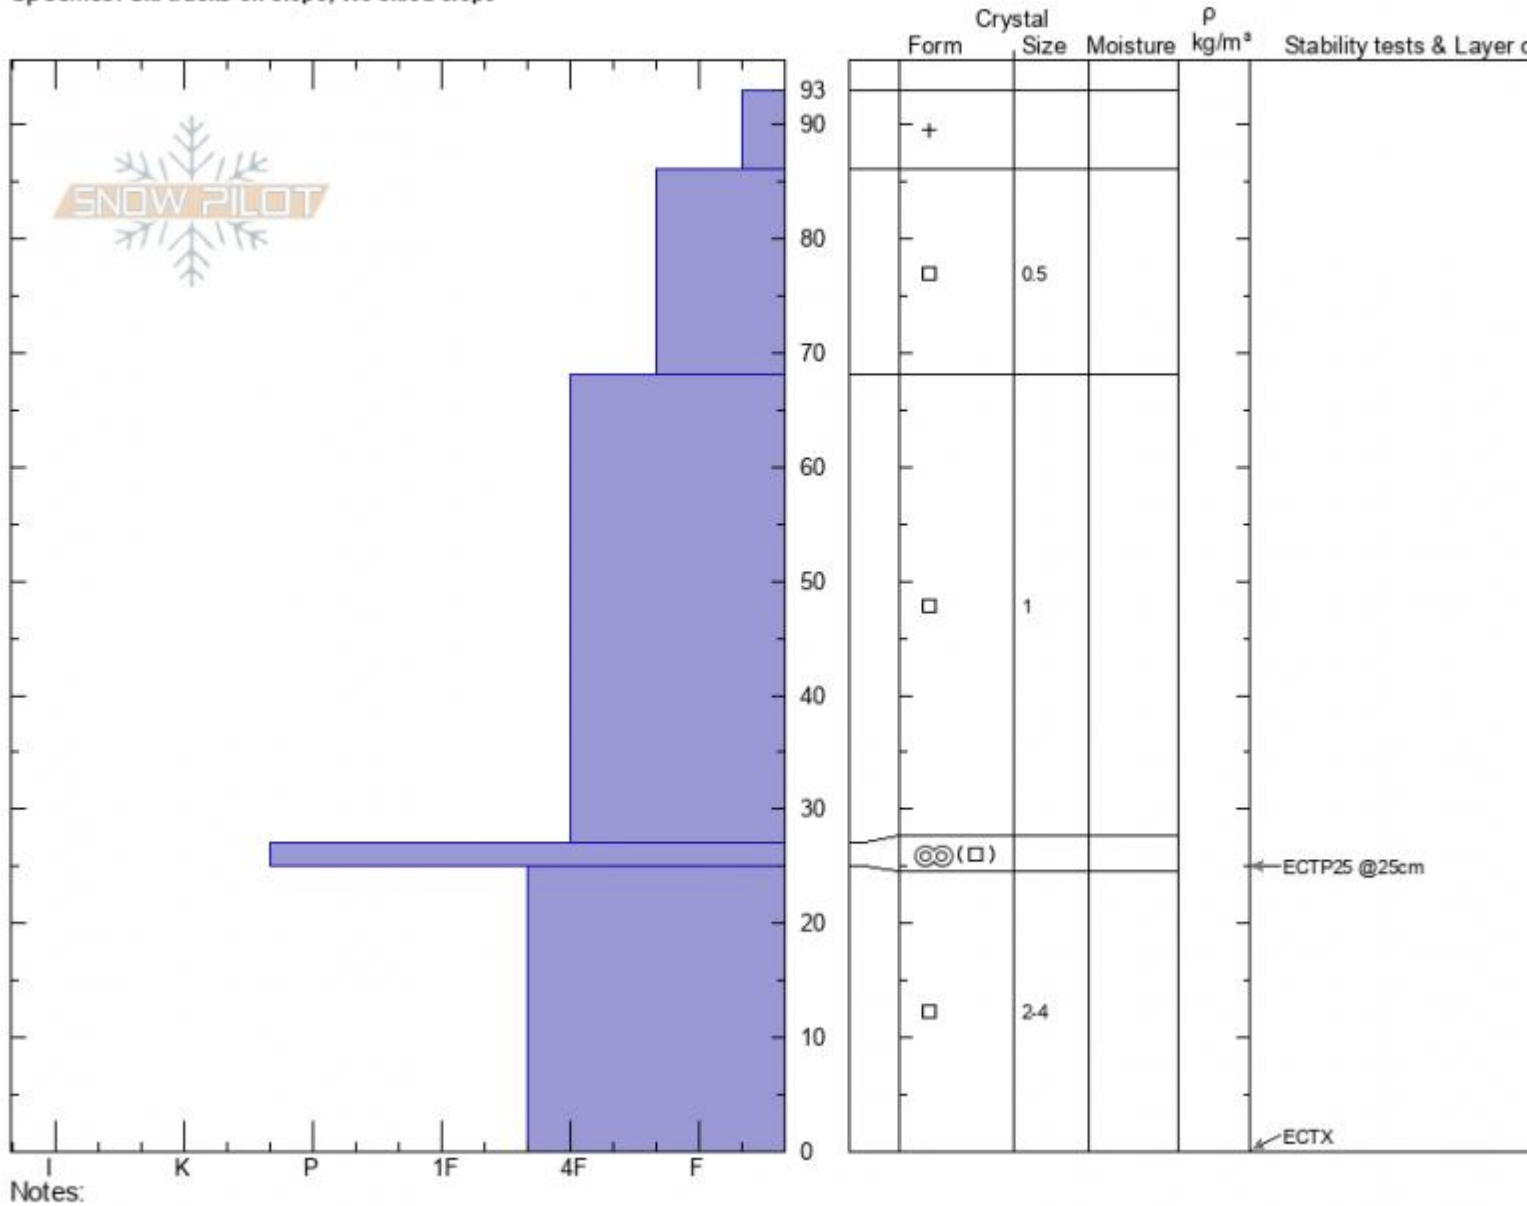

**Mt. Ellis Burn**  
**Gallatin Range-N**  
**MT**  
 Elevation: **8300 ft**  
 Aspect: **65°**  
 Specifics: **Ski tracks on slope; We skied slope**

**Ian Hoyer**  
**01/27/2022 - 12:45pm**  
 Co-ord: **45.57790N, -110.95427W**  
 Slope Angle: **25°**  
 Wind Loading: **no**

Stability: **Very Good**  
 Air Temperature:  
 Sky Cover: **CLR**  
 Precipitation: **NO**  
 Wind: **Calm**

HS: **93**    Layer Notes:  
 PF: **90**    25-0cm: **Problematic layer**  
 PS: **15**

Advisory Region  
 Northern Gallatin  
 Longitude  
 -110.96W  
 Latitude  
 45.58N  
 Northern Gallatin, 2022-01-27