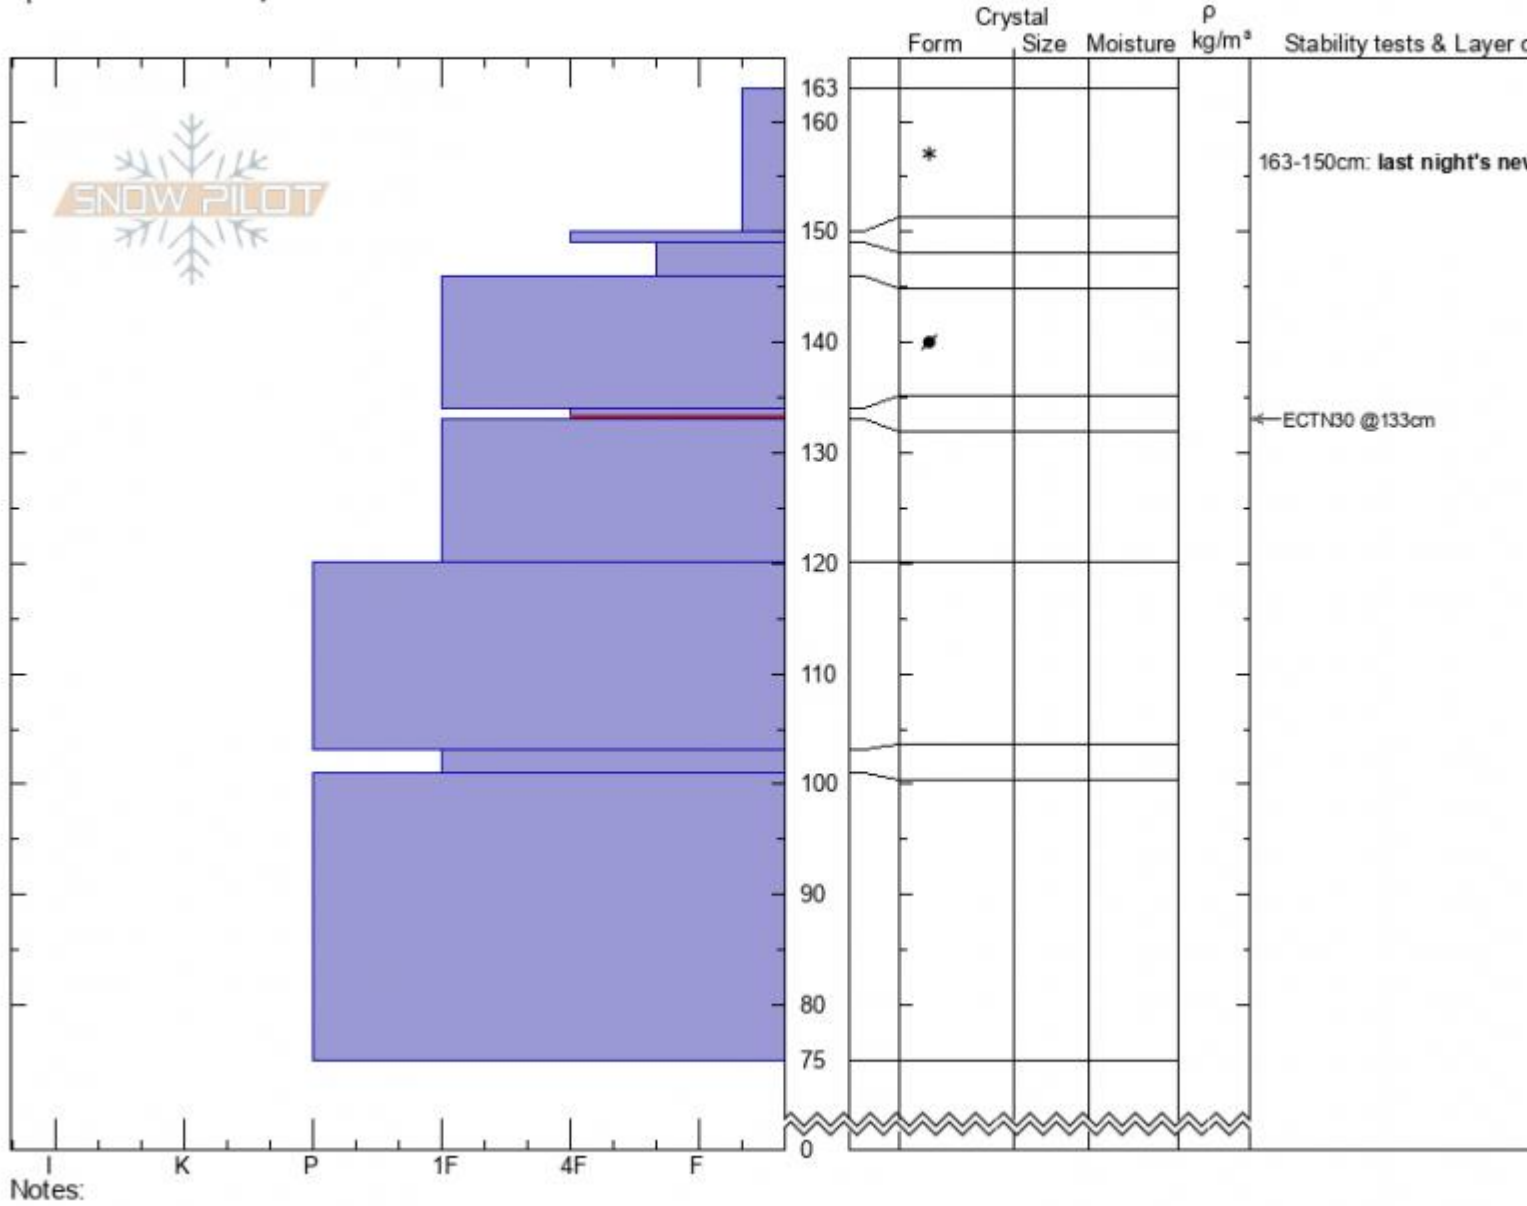

west Meridian
 Beartooths
 MT
 Elevation: 9748 ft
 Aspect: 258°
 Specifics: We skied slope

Beau Fredlund
 01/27/2022 - 11:00am
 Co-ord: 45.02521N, -110.00654E
 Slope Angle: 33°
 Wind Loading:

Stability:
 Air Temperature:
 Sky Cover: FEW
 Precipitation: NO
 Wind:

HS:163 Layer Notes:
 163-150cm: last night's new snow
 134-133cm: Problematic layer

Advisory Region
 Cooke City
 Longitude
 -110.00W
 Latitude
 45.03N
 Cooke City, 2022-01-28