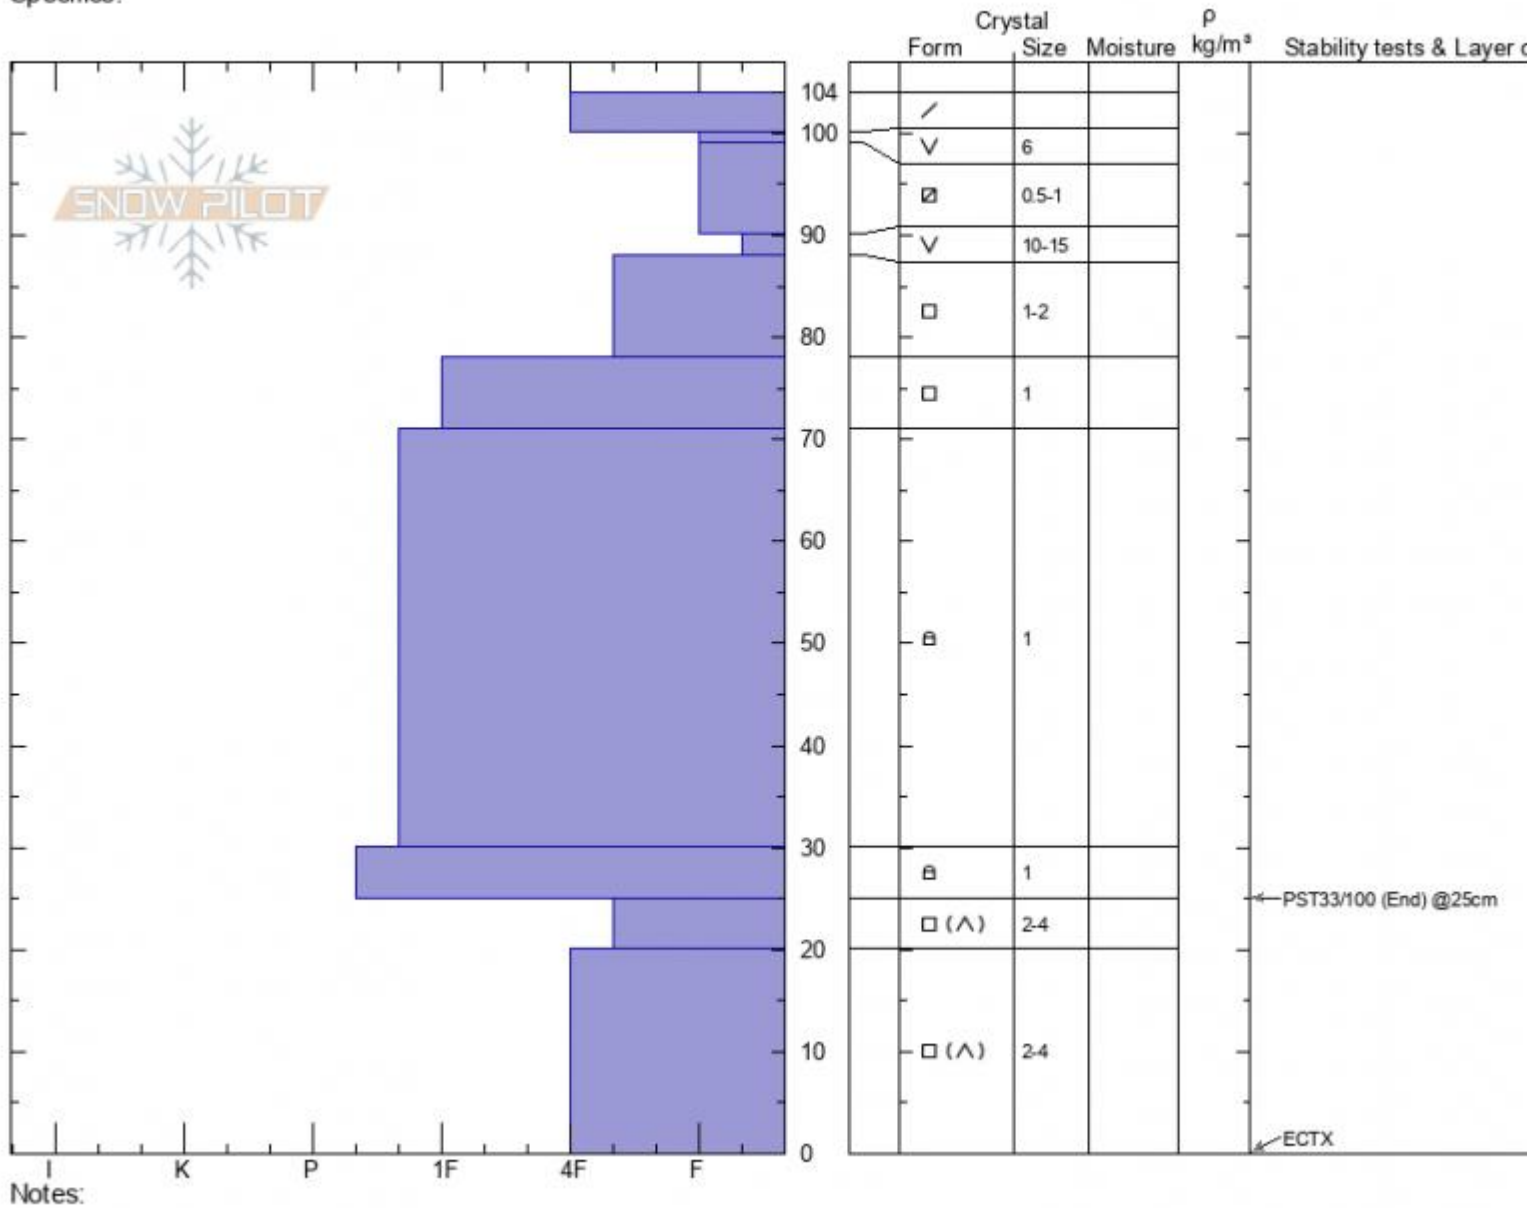

Ski Hill
Lionhead Range
MT
 Elevation: **8156 ft**
 Aspect: **90°**
 Specifics:

Hannah Marshall
01/29/2022 - 10:40am
 Co-ord: **44.70367N, -111.29853W**
 Slope Angle: **30°**
 Wind Loading:

Stability:
 Air Temperature:
 Sky Cover: **FEW**
 Precipitation: **NO**
 Wind: **Calm**

HS:104 Layer Notes:

Advisory Region
 Lionhead Range
 Longitude
 -111.29W
 Latitude
 44.70N
 Lionhead Range, 2022-01-29