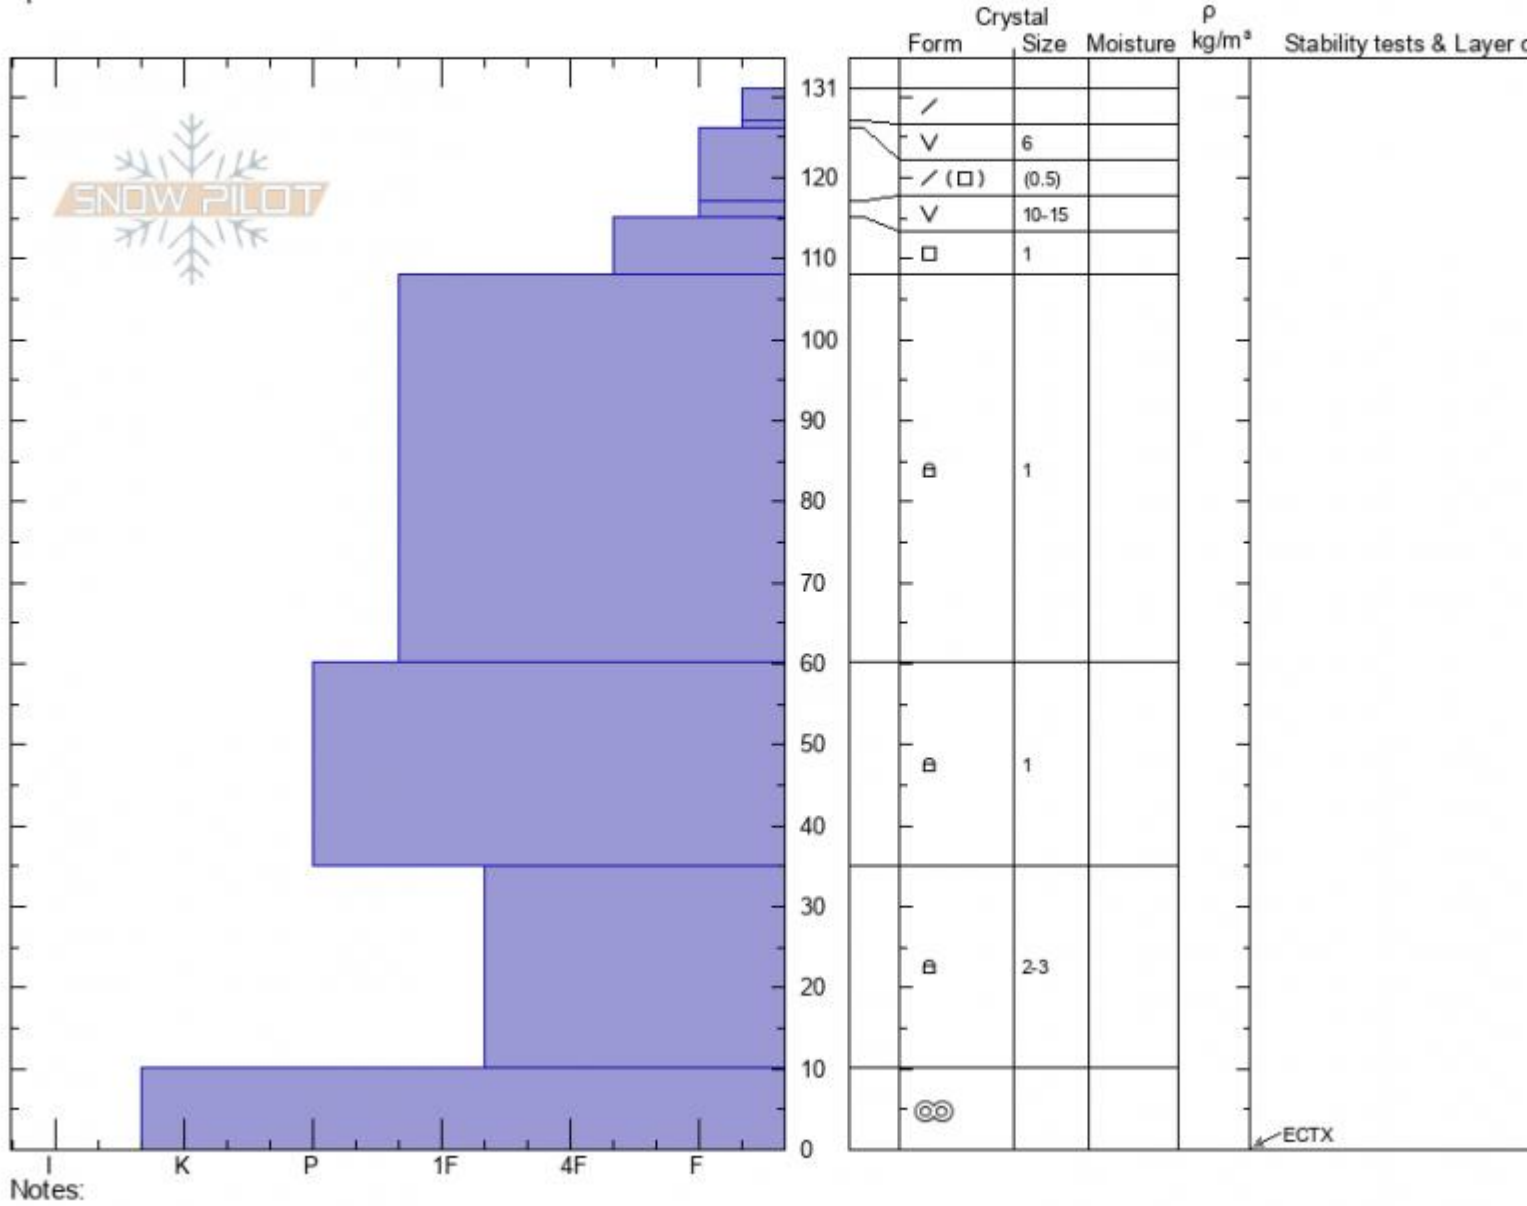

**Weather Station**  
**Lionhead Range**  
**MT**  
 Elevation: **8718 ft**  
 Aspect: **330°**  
 Specifics:

**Hannah Marshall**  
**01/29/2022 - 11:37 am**  
 Co-ord: **44.71014N, -111.32459W**  
 Slope Angle:  
 Wind Loading:

Stability:  
 Air Temperature:  
 Sky Cover: **FEW**  
 Precipitation: **NO**  
 Wind: **Calm**

HS:**131**    Layer Notes:  
 PF:**20**

Advisory Region  
 Lionhead Range  
 Longitude  
 -111.33W  
 Latitude  
 44.71N  
 Lionhead Range, 2022-01-29