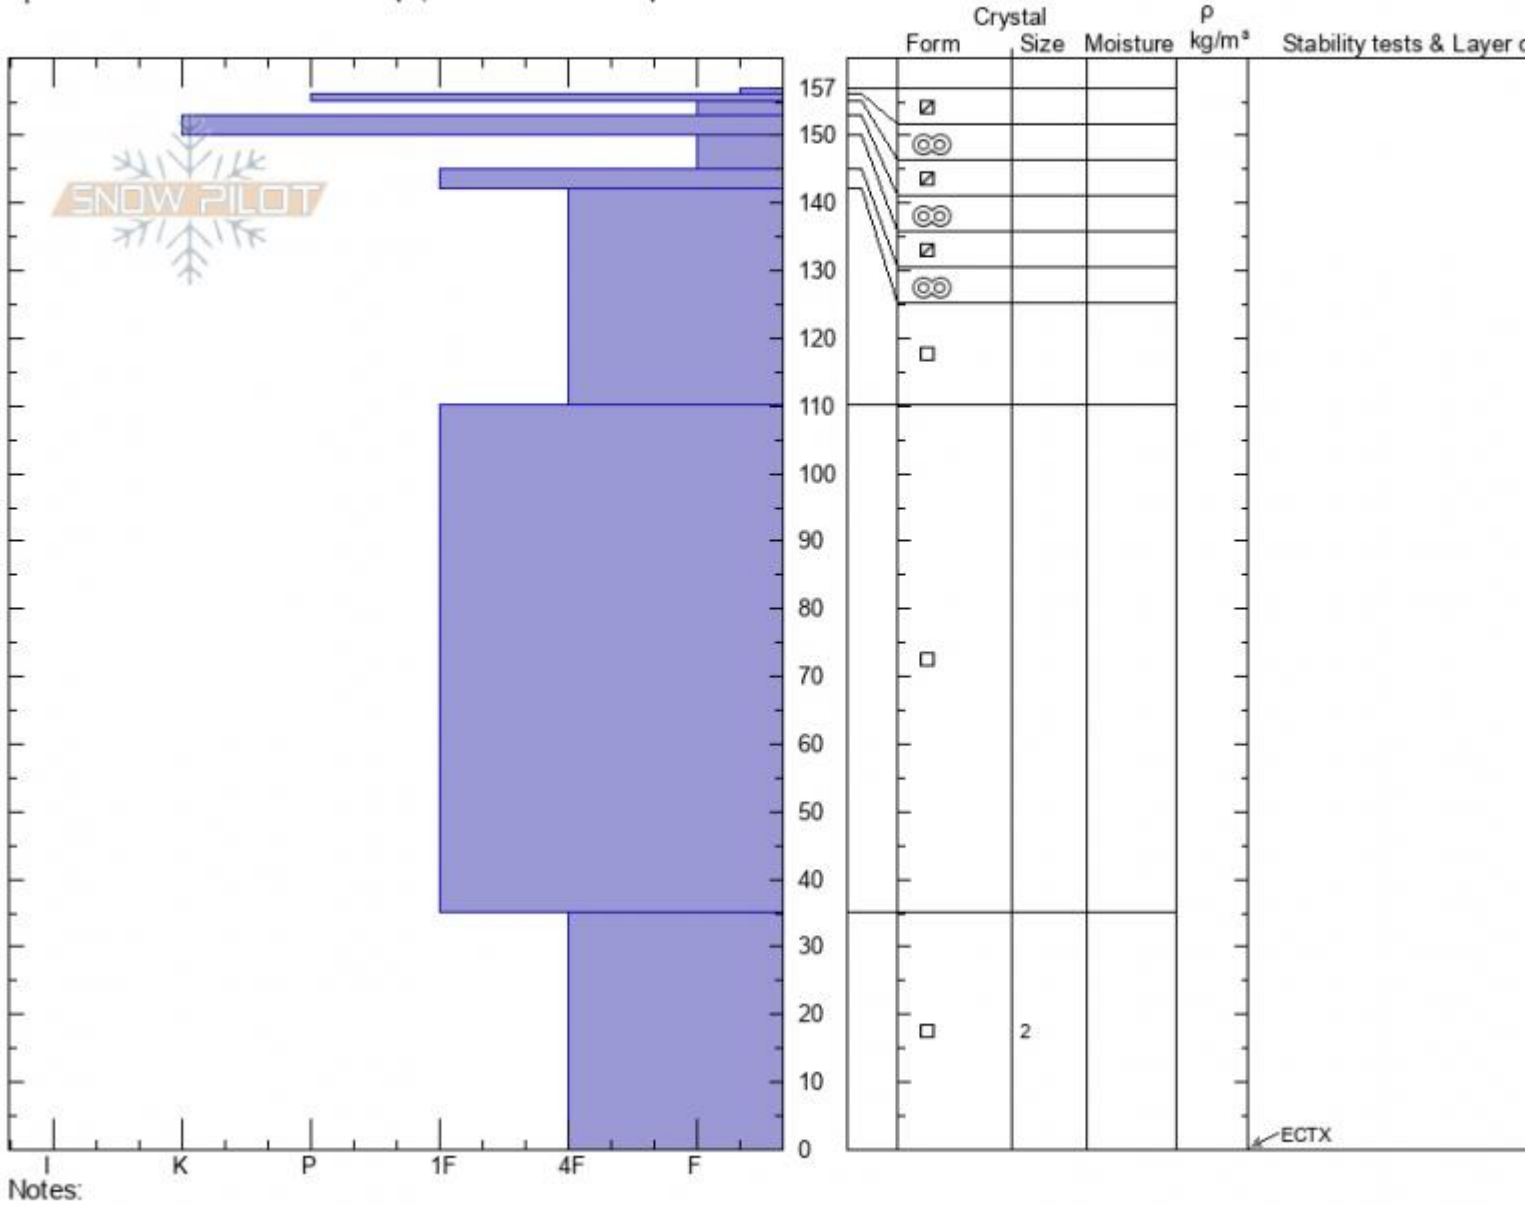

Scotch Bonnet Shoulder Ian Hoyer

Cooke City

MT

Elevation: **9700 ft**

Aspect: **155°**

Specifics: **Snowmobile tracks on slope; We snowmobiled slope**

01/30/2022 - 9:00am

Co-ord: **45.06999N, -109.94239W**

Slope Angle: **28°**

Wind Loading: **no**

Stability: **Good**

Air Temperature:

Sky Cover: **BKN**

Precipitation: **NO**

Wind: **Calm**

HS: **157**

PF: **30**

Layer Notes:

150-145cm: **Problematic layer**

Advisory Region

Cooke City

Longitude

-109.95W

Latitude