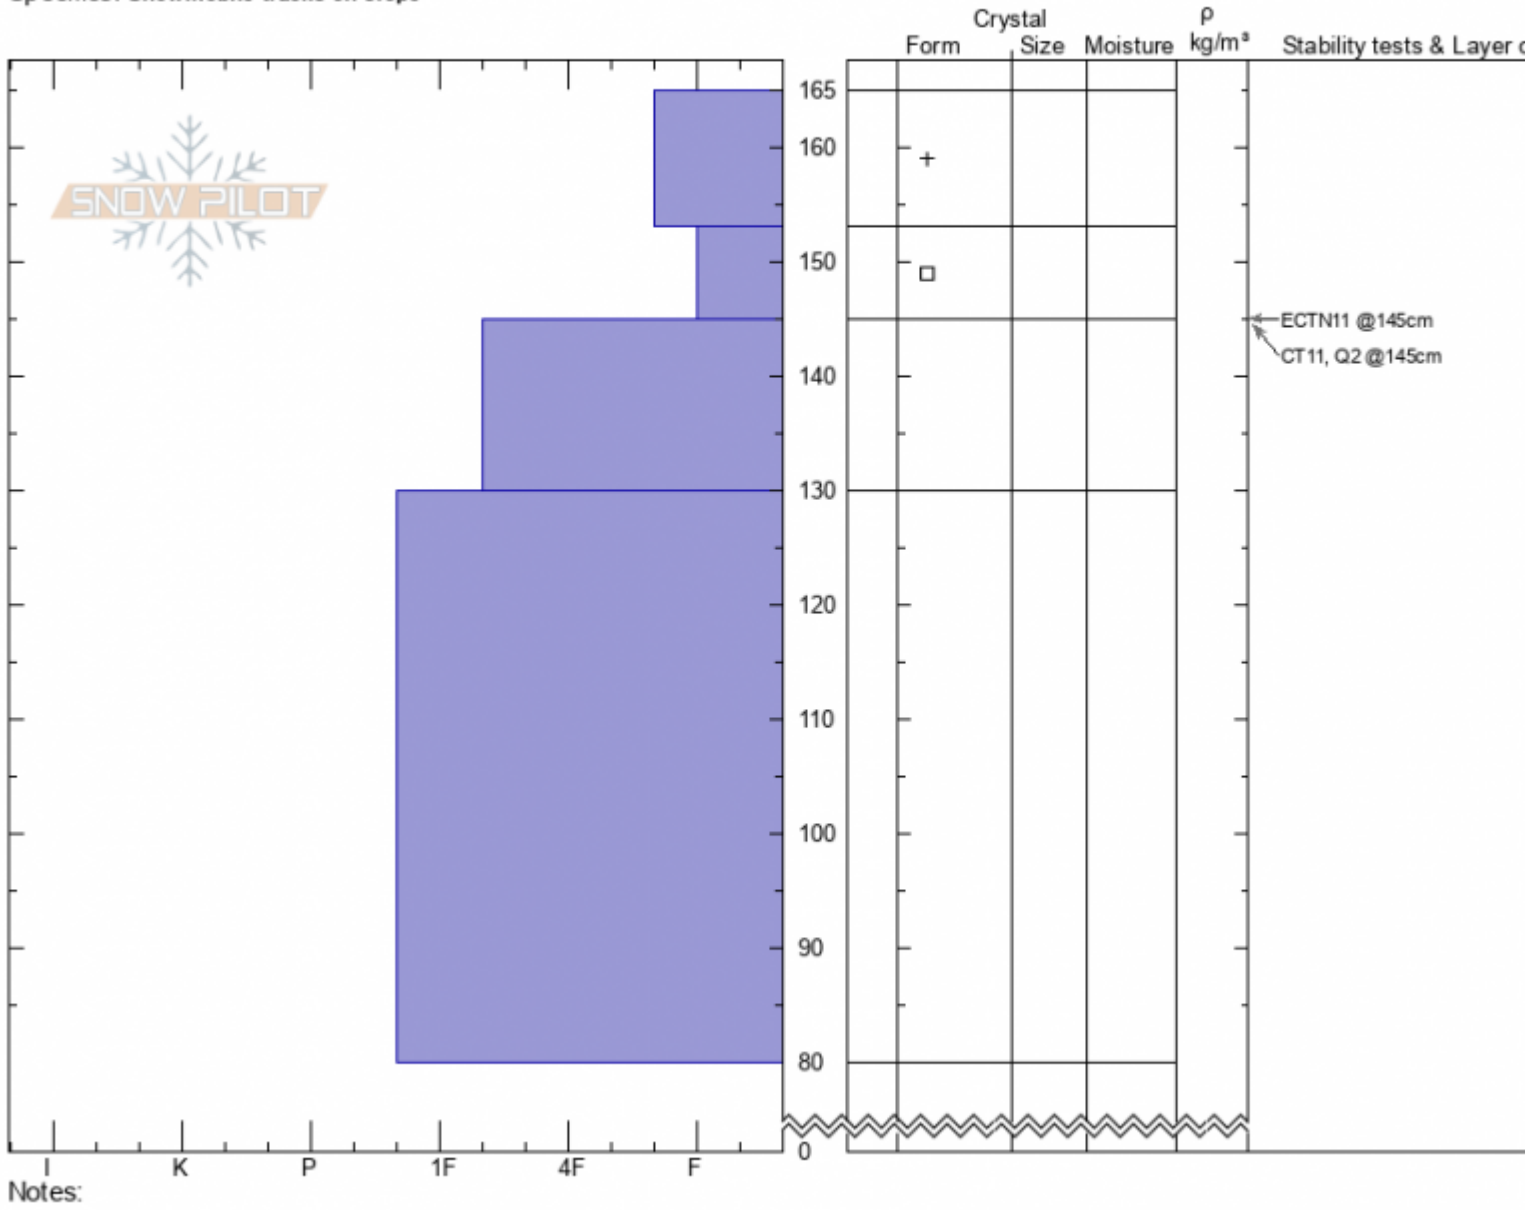

Crown Butte  
Cooke City  
MT  
Elevation: 9700 ft  
Aspect: 120°  
Specifics: Snowmobile tracks on slope

Doug Chabot-Admin  
02/01/2022 - 9:10am  
Co-ord: 45.05037N, -109.96203W  
Slope Angle: 15°  
Wind Loading: no

Stability: **Good**  
Air Temperature: **-19°C**  
Sky Cover: **OVC**  
Precipitation: **S1**  
Wind: **SW Light Breeze**

HS:165 Layer Notes:

Advisory Region  
Cooke City  
Longitude  
-109.96W  
Latitude  
45.05N  
Cooke City, 2022-02-02