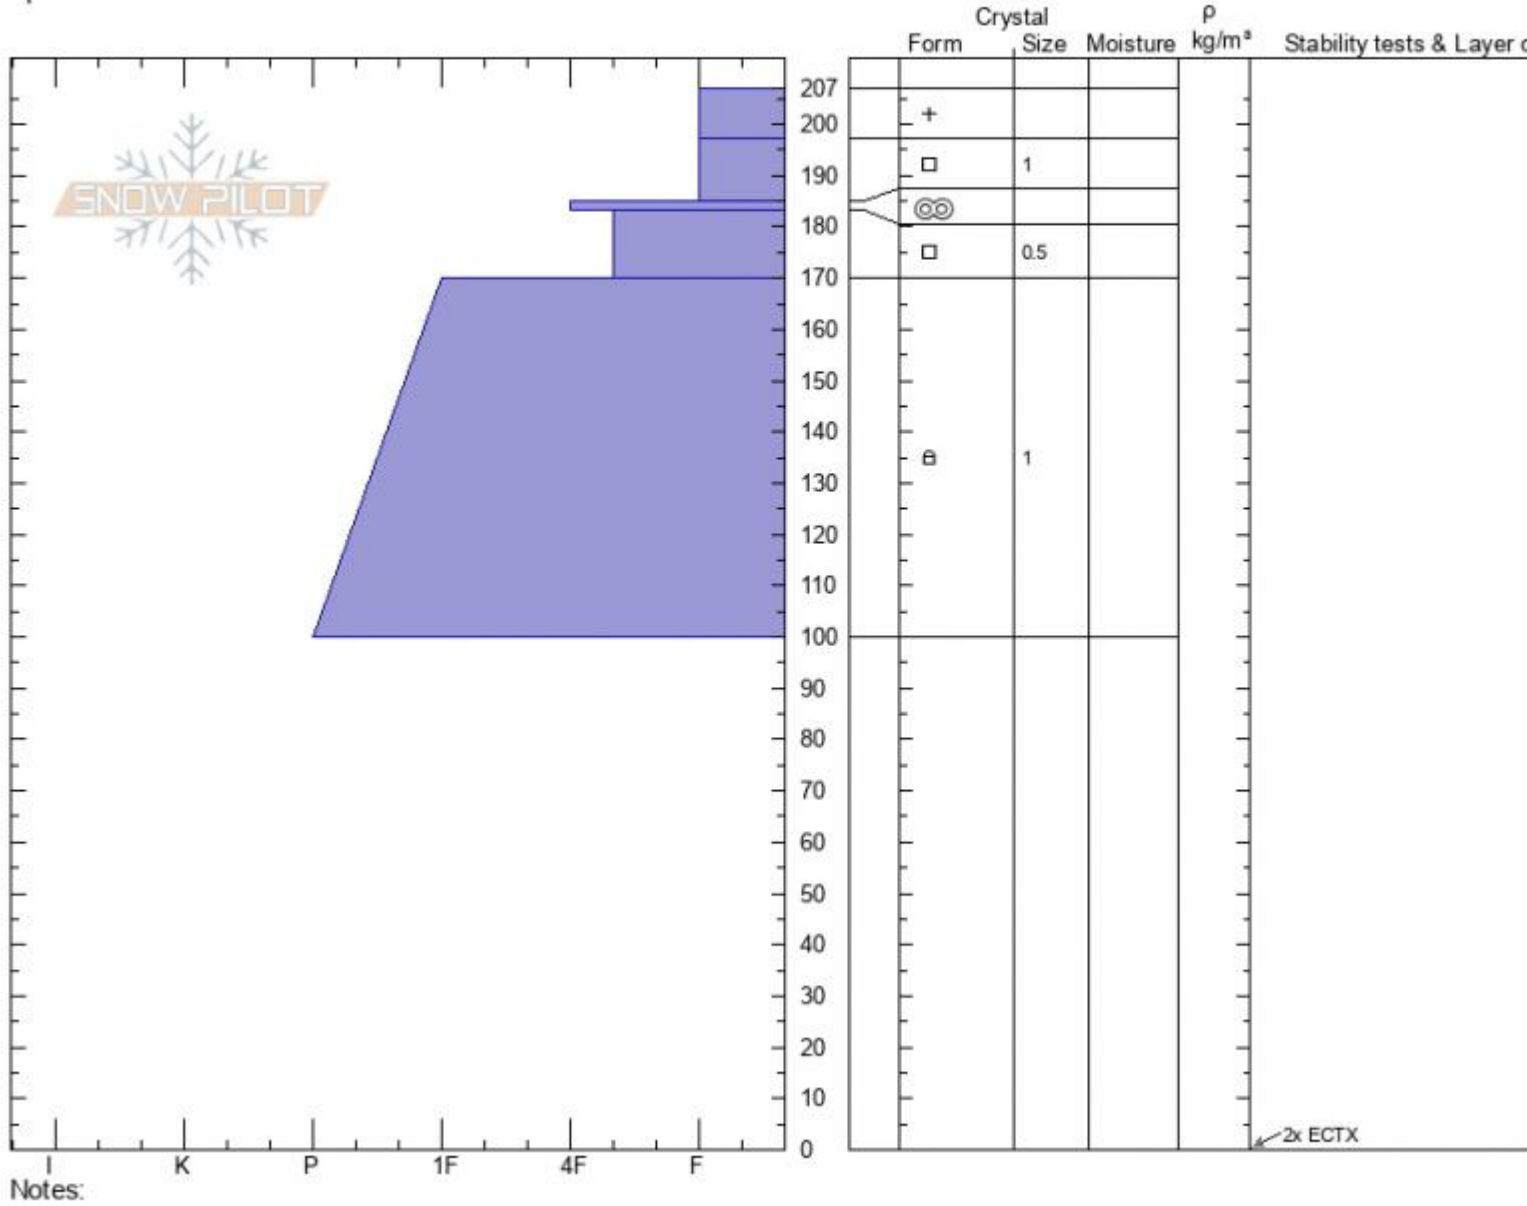

TepeeBasin WidrnsBndry
Madison Range-S
MT
 Elevation: **9567 ft**
 Aspect: **15°**
 Specifics:

Alex Marienthal
02/03/2022 - 11:30am
 Co-ord: **44.91434N, -111.18850W**
 Slope Angle: **24°**
 Wind Loading:

Stability: **Good**
 Air Temperature:
 Sky Cover: **SCT**
 Precipitation: **NO**
 Wind:

HS:207 Layer Notes:
 197-185cm: **Problematic layer**

Advisory Region
 Southern Madison
 Longitude
 -111.19W
 Latitude
 44.90N
 Southern Madison, 2022-02-04