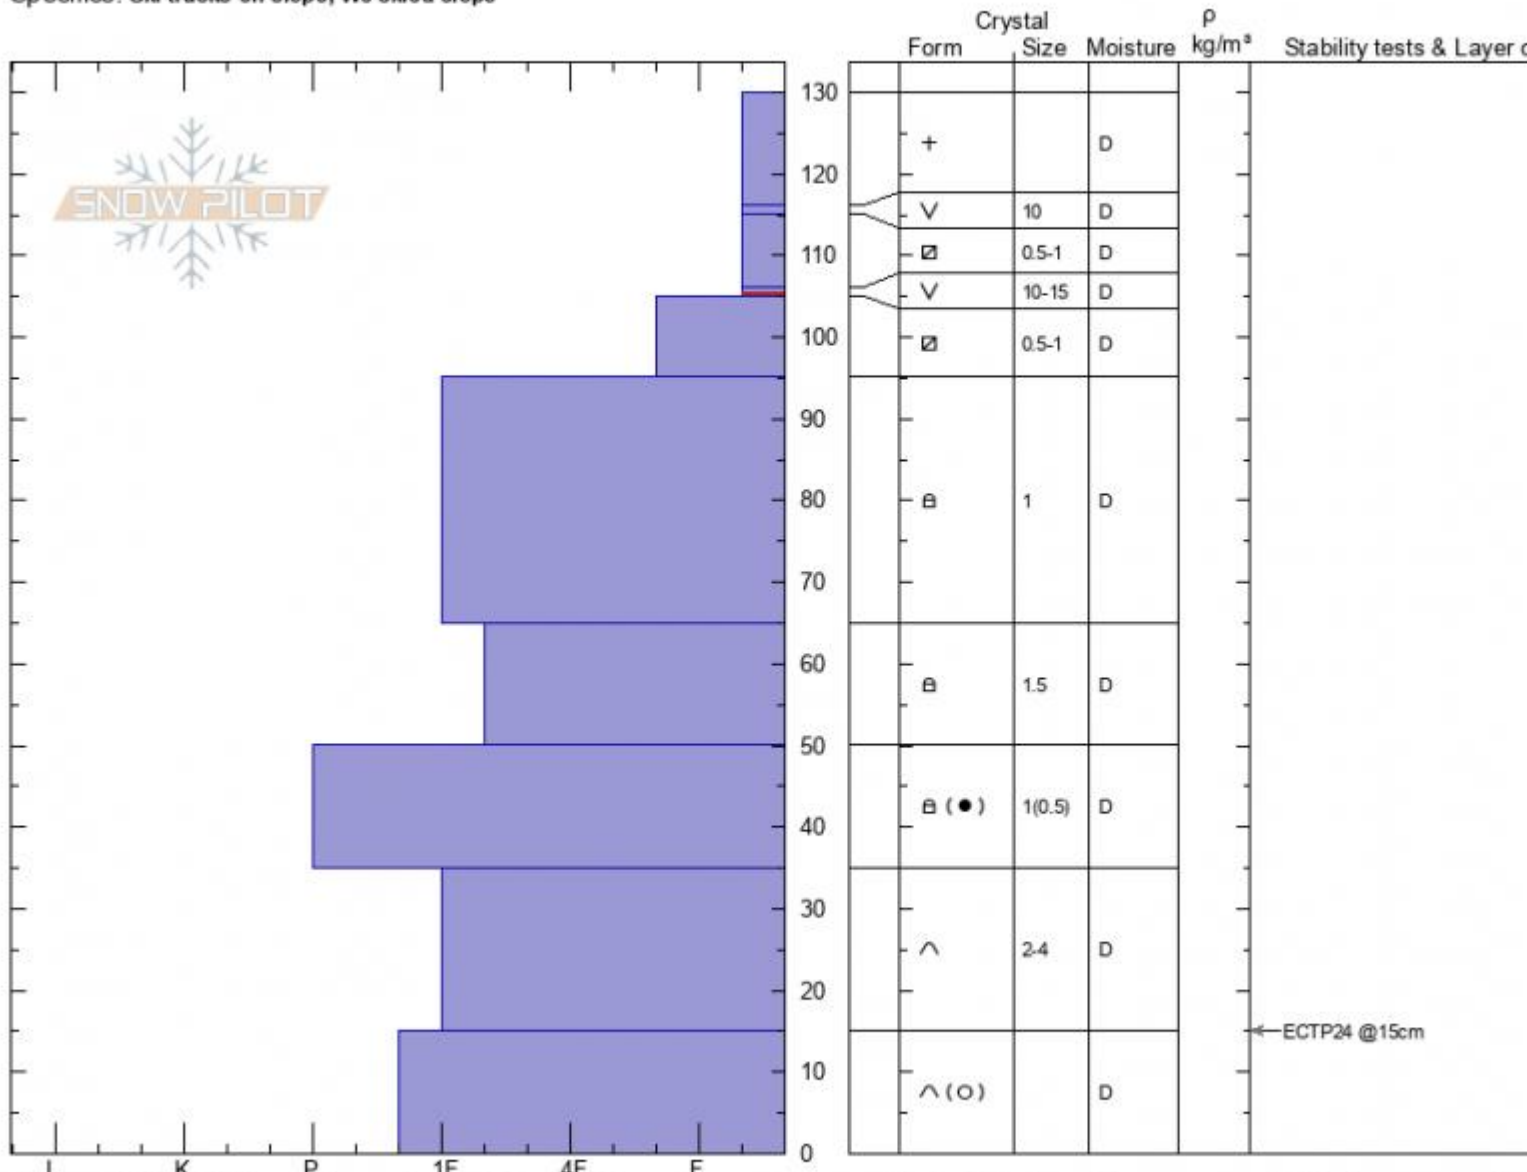

Bacon Rind Meadow
Madison Range-S
MT
 Elevation: **2713 m**
 Aspect: **90°**
 Specifics: **Ski tracks on slope; We skied slope**

Karl Birkeland
02/03/2022 - 11:30am
 Co-ord: **44.97075N, -111.09650W**
 Slope Angle: **27°**
 Wind Loading: **no**

Stability: **Very Good**
 Air Temperature:
 Sky Cover: **BKN**
 Precipitation: **NO**
 Wind: **Calm**

HS: **130** Layer Notes:
 106-105cm: **Problematic layer**

Notes: Cold day. 4 below at the car when we left and 4 below at the car when we got back. Only about 30 cm new snow total in the past 3 weeks, the past 2 weeks. Pathetic! We need snow!

Advisory Region
 Southern Madison
 Longitude
 -111.10W
 Latitude
 44.96N
 Southern Madison, 2022-02-04