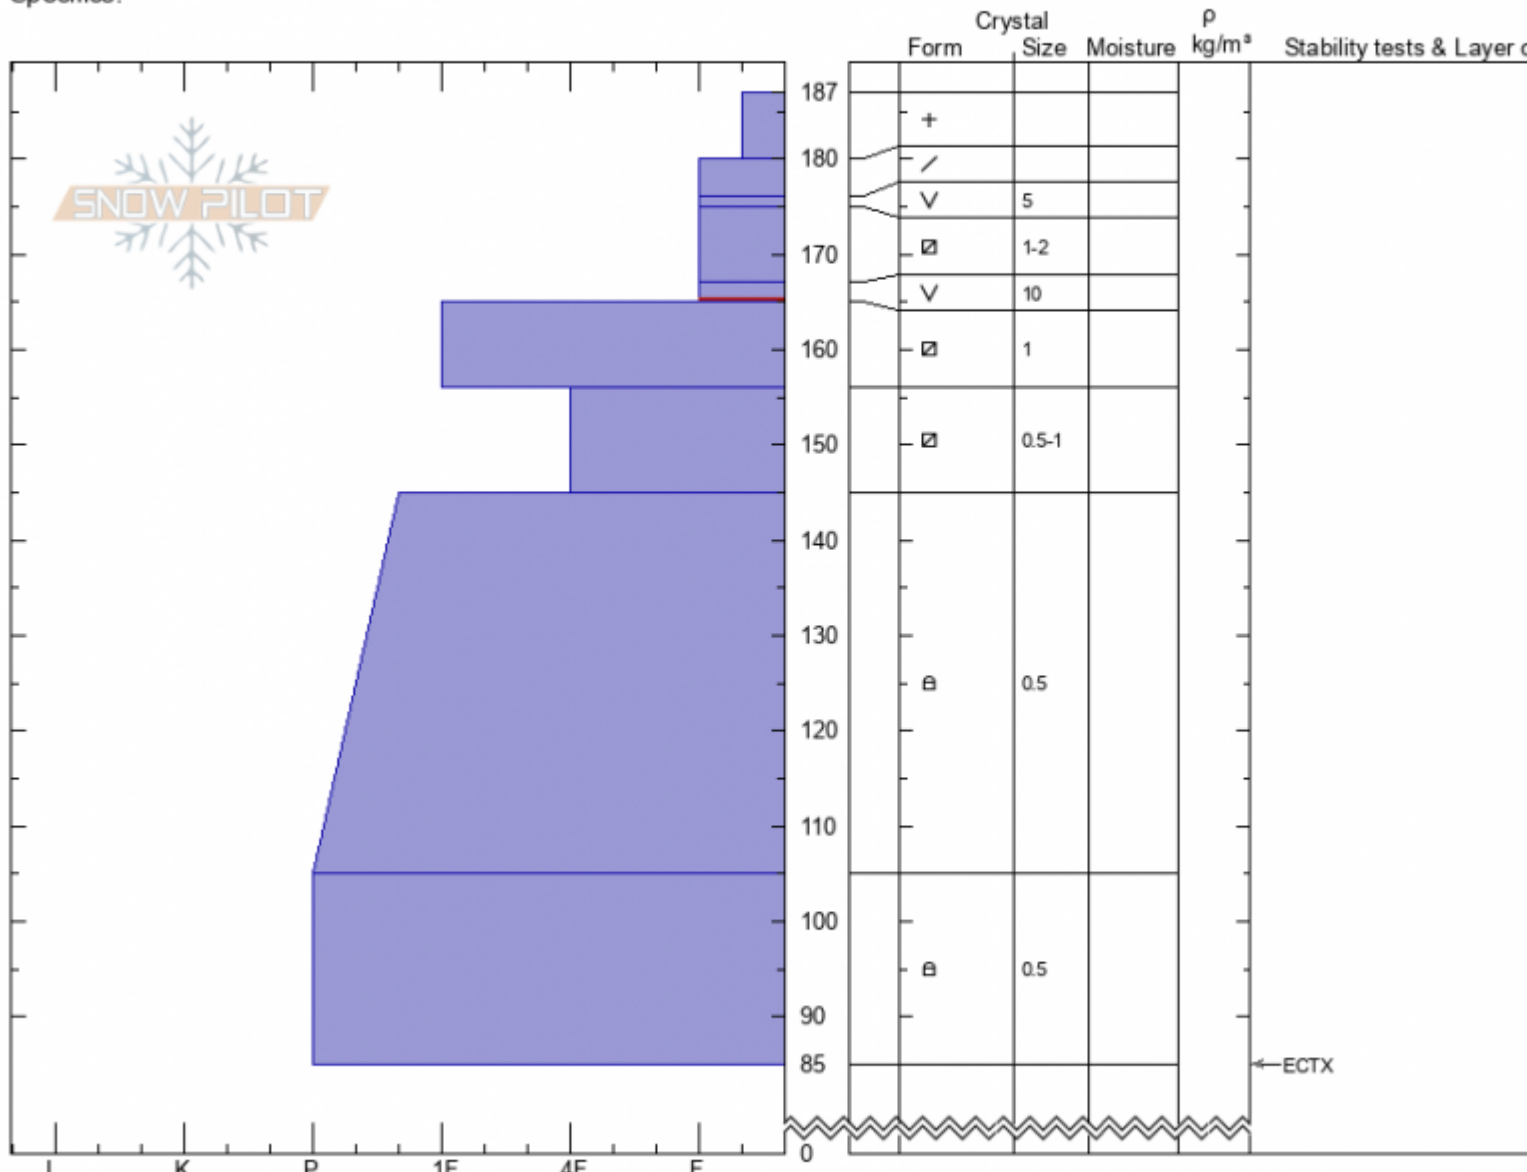

Tin Cup Pass
Centennial Range
MT
 Elevation: **7969 ft**
 Aspect: **20°**
 Specifics:

Doug Chabot-Admin
02/06/2022 - 12:13pm
 Co-ord: **44.55107N, -111.53093W**
 Slope Angle: **33°**
 Wind Loading: **no**

Stability: **Good**
 Air Temperature: **-8°C**
 Sky Cover: **FEW**
 Precipitation: **NO**
 Wind: **Calm**

HS:**187** Layer Notes:
 167-165cm: **Problematic layer**

Notes: This is a good pit location for future digging. SH is very obvious in pit.

Advisory Region
 Island Park
 Longitude
 -111.53W
 Latitude
 44.55N
 Island Park, 2022-02-09