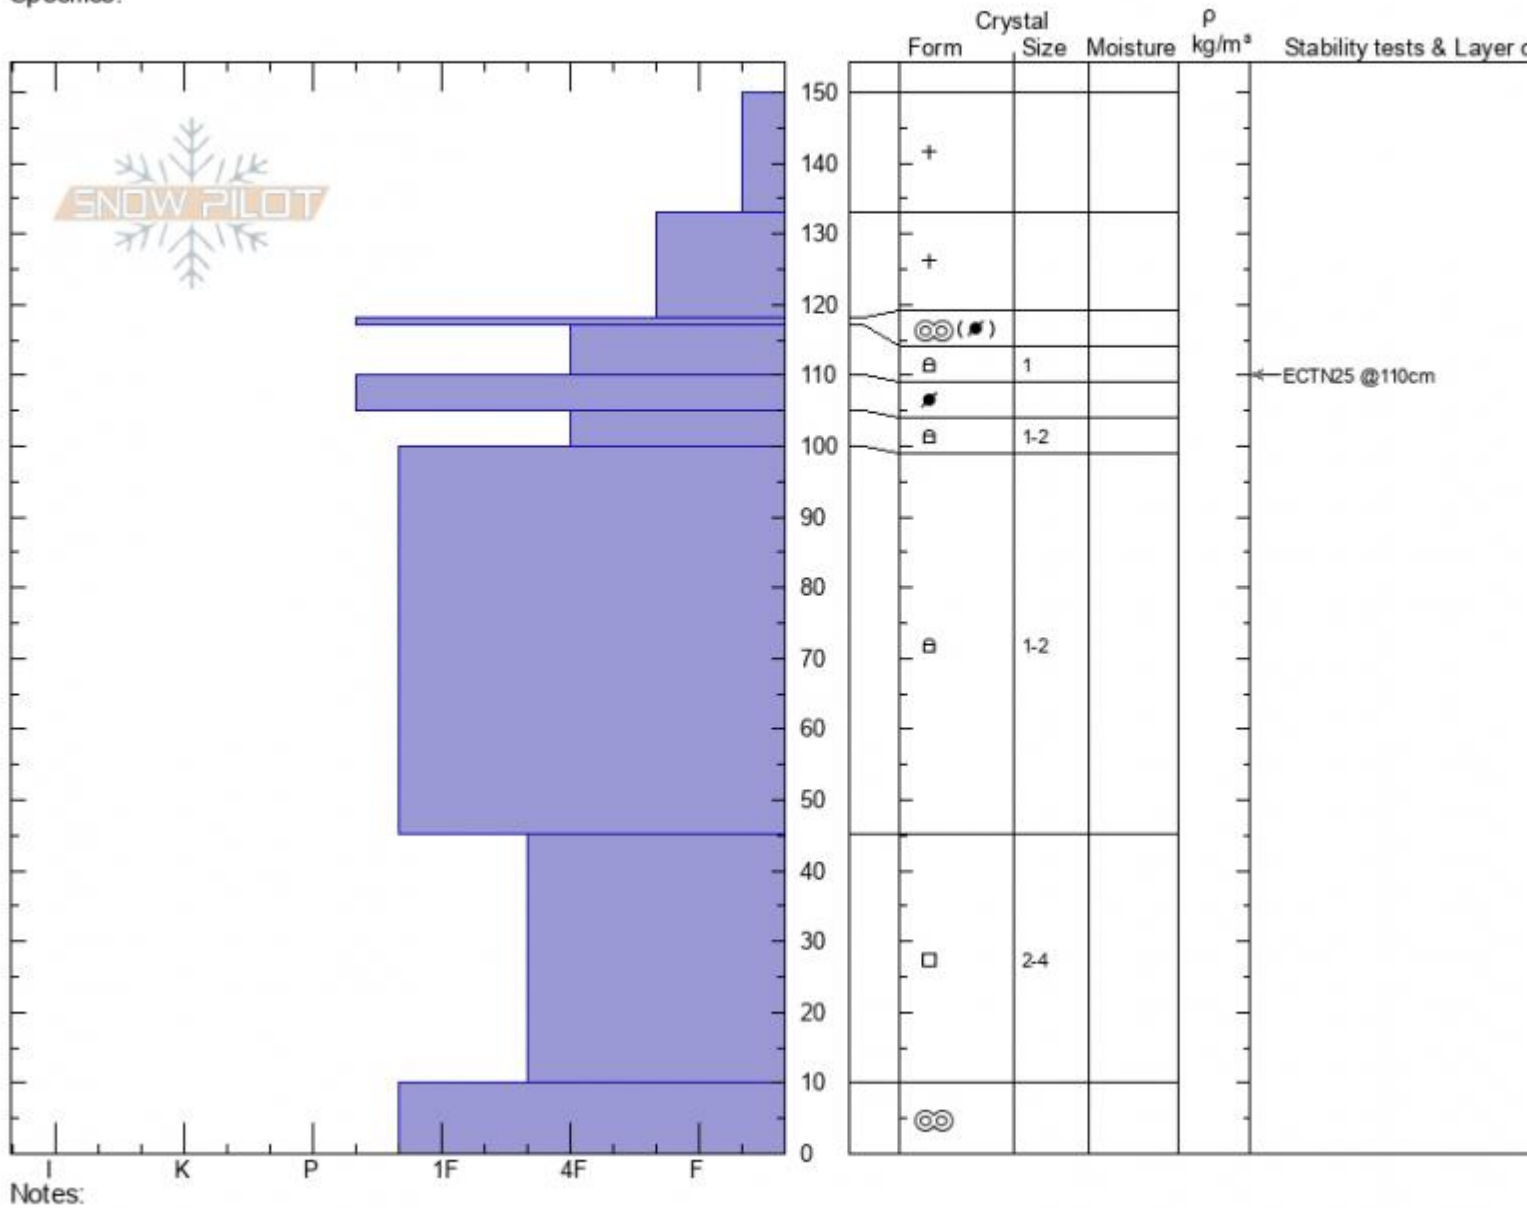

Bradley Meadow North
 Bridger Range
 MT
 Elevation: 7894 ft
 Aspect: 50°
 Specifics:

Alex Marienthal
 02/17/2022 - 10:15am
 Co-ord: 45.83326N, -110.92927W
 Slope Angle: 33°
 Wind Loading: **previous**

Stability:
 Air Temperature: -7.5°C
 Sky Cover: **BKN**
 Precipitation: **NO**
 Wind: **W Moderate**

HS:150 Layer Notes:
 150-133cm: Problematic layer

Advisory Region
 Bridger Range
 Longitude
 -110.93W
 Latitude
 45.83N
 Bridger Range, 2022-02-17