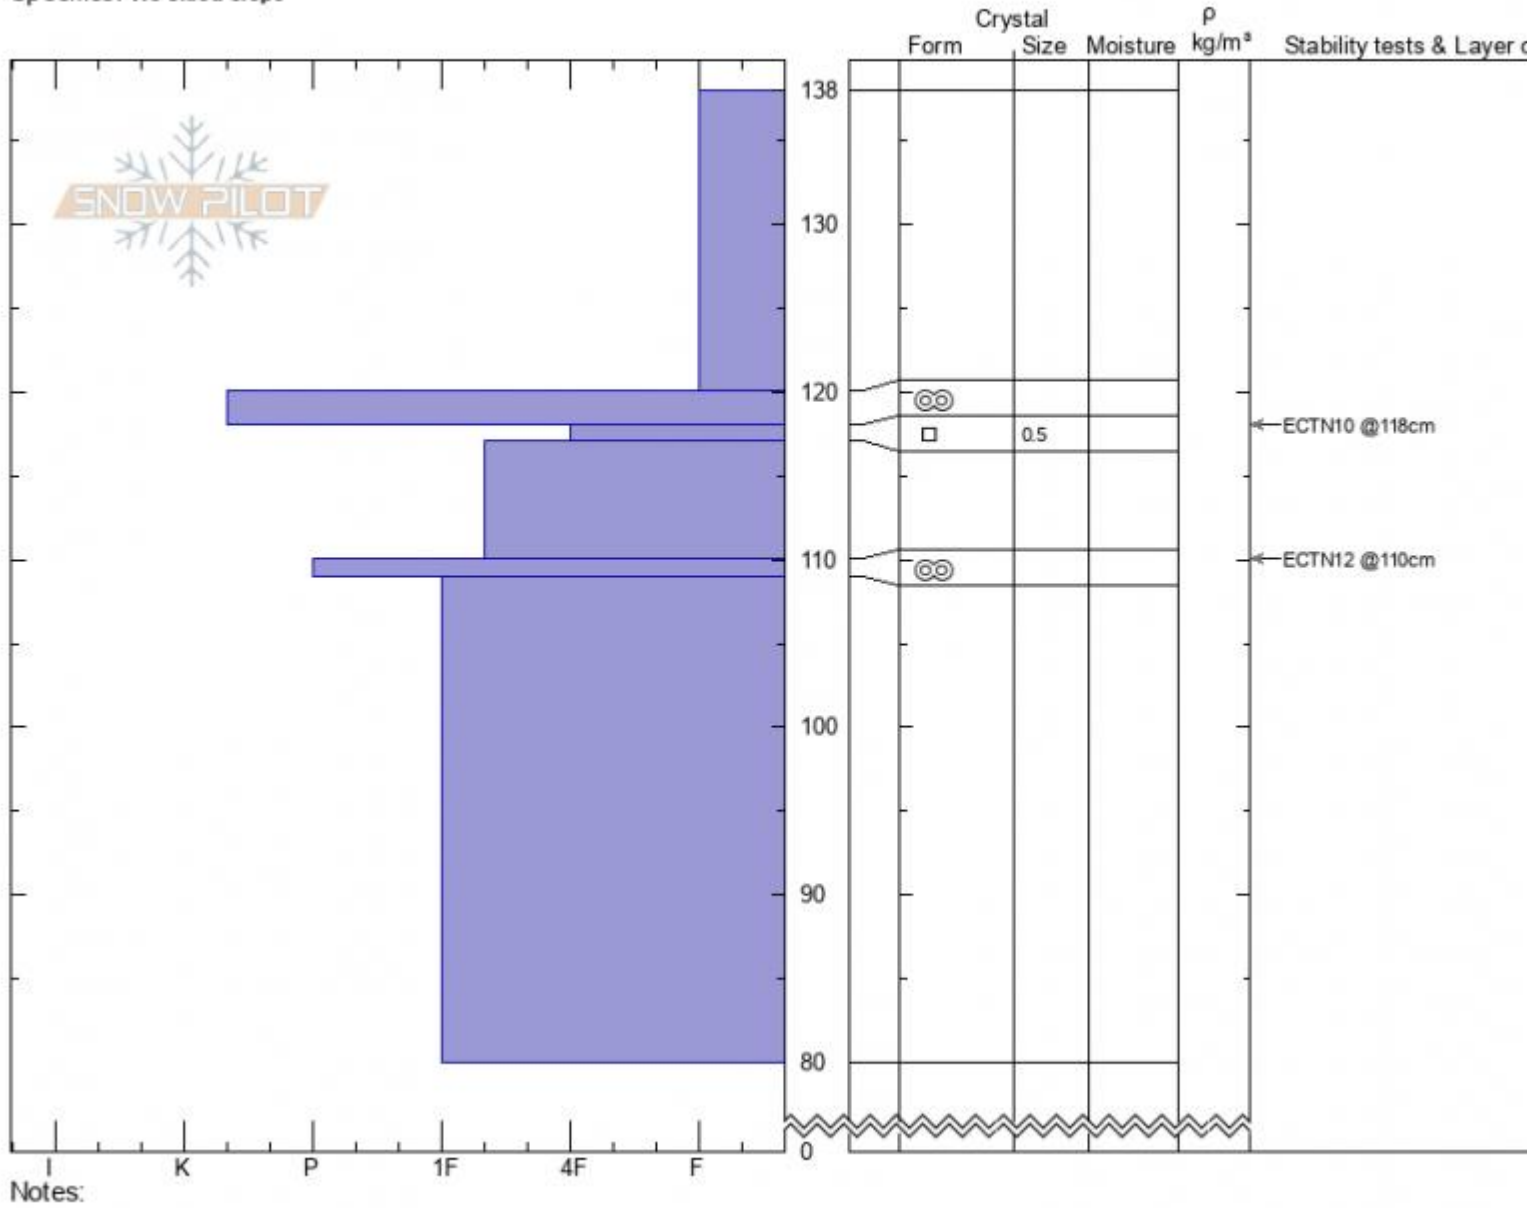

Mt. Republic, SE  
 Beartooths  
 MT  
 Elevation: 9025 ft  
 Aspect: 170°  
 Specifics: We skied slope

Beau Fredlund  
 02/17/2022 - 1:00pm  
 Co-ord: 44.98717N, -109.95222E  
 Slope Angle: 17°  
 Wind Loading:

Stability:  
 Air Temperature:  
 Sky Cover:  
 Precipitation: S-1  
 Wind: **W Light Breeze**

HS:138 Layer Notes:  
 118-117cm: Problematic layer

Advisory Region  
 Cooke City  
 Longitude  
 -109.95W  
 Latitude  
 45.00N  
 Cooke City, 2022-02-18