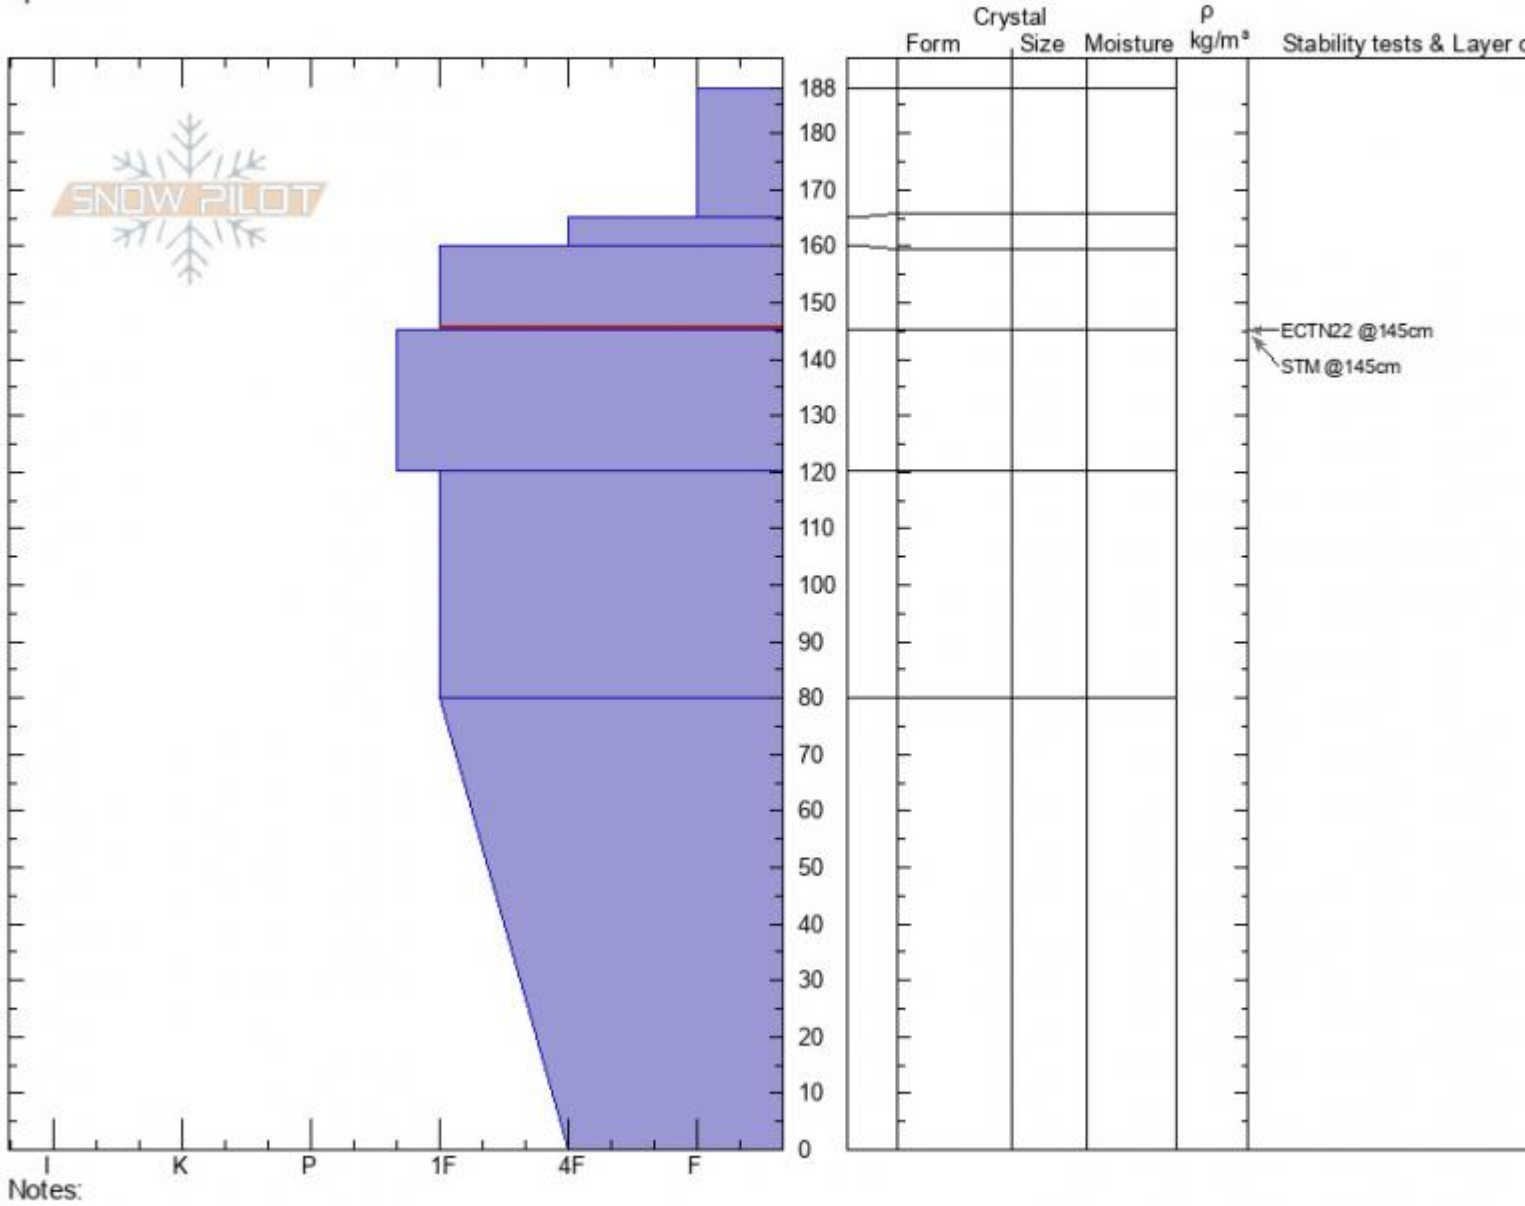

Blackmore Lake
Gallatin Range-N
MT
 Elevation: **2793 m**
 Aspect:
 Specifics:

Erich Schreier
02/20/2022 - 12:30pm
 Co-ord: **45.45705N, -110.99971W**
 Slope Angle: **32°**
 Wind Loading: **previous**

Stability:
 Air Temperature: **0°C**
 Sky Cover: **OVC**
 Precipitation: **S2**
 Wind: **SW Calm**

HS:**188** Layer Notes:
 160-145cm: **Problematic layer**

Advisory Region
 Northern Gallatin
 Longitude
 -111.00W
 Latitude
 45.44N
 Northern Gallatin, 2022-02-21