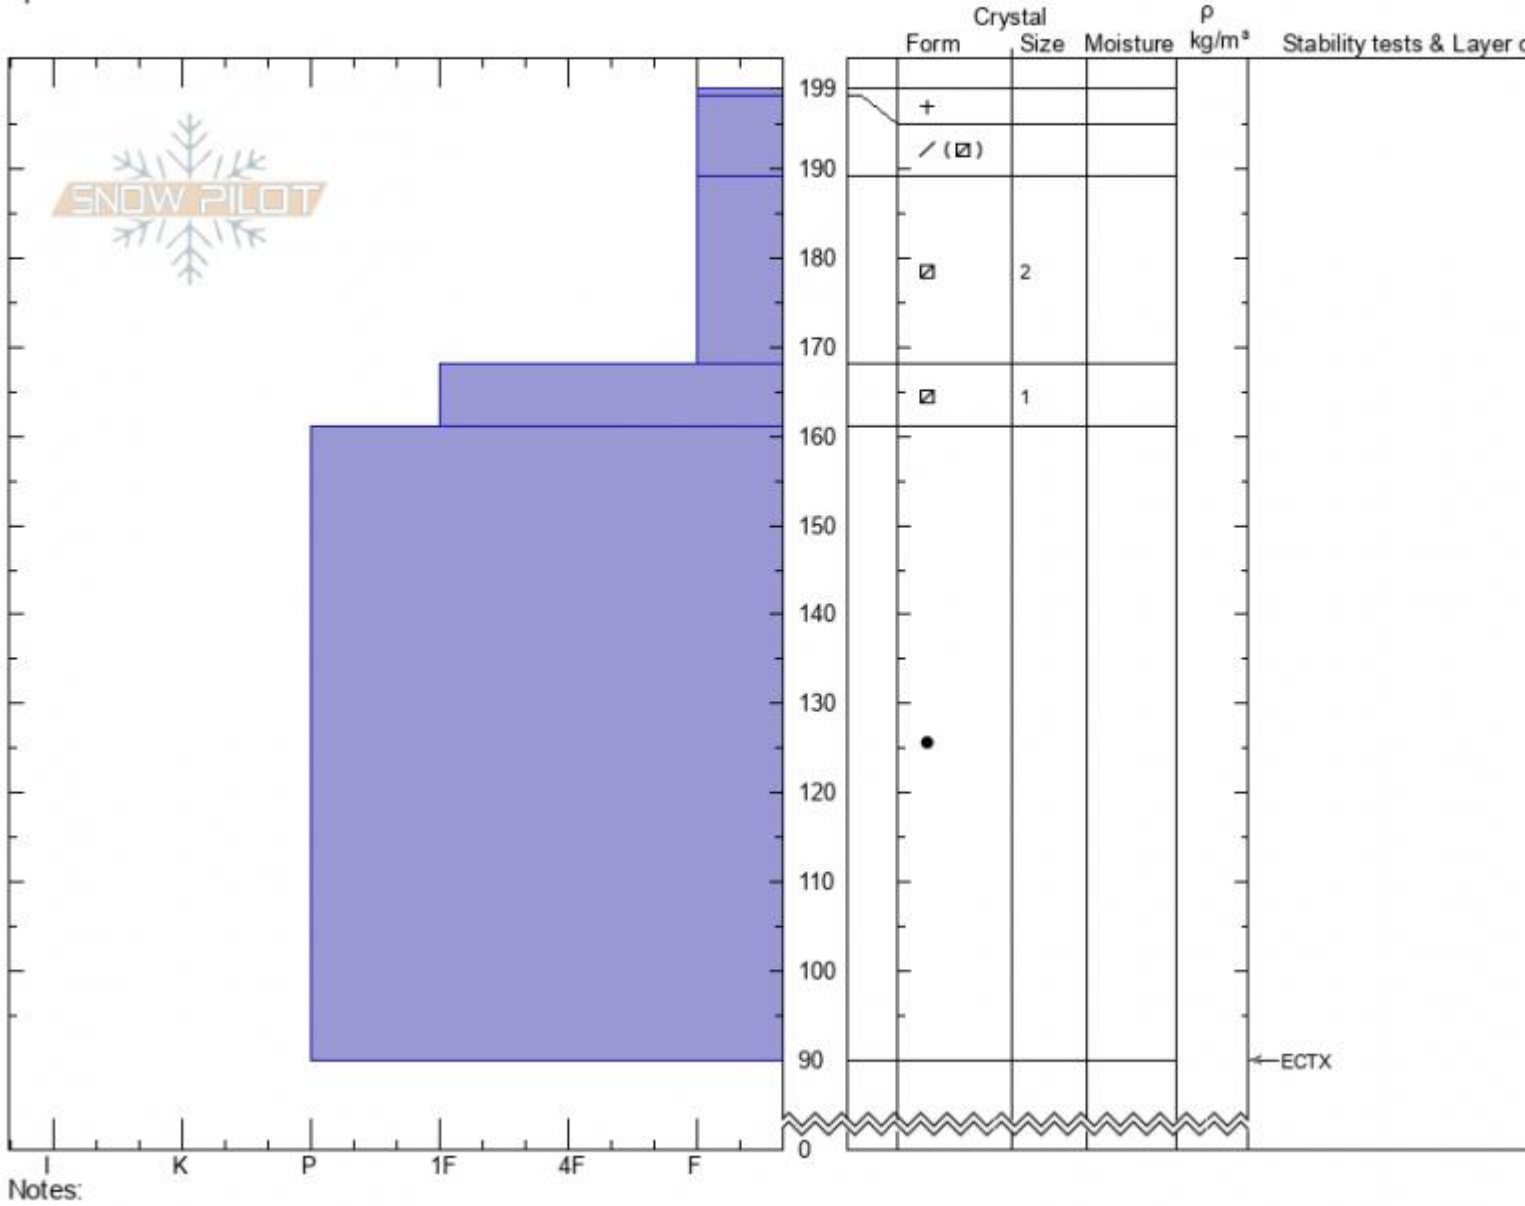

Sawtelle Road E-Facing Centennial Range
ID
 Elevation: **8965 ft**
 Aspect: **70°**
 Specifics:

Dave Zinn
02/24/2022 - 11:20am
 Co-ord: **44.55332N, -111.44514W**
 Slope Angle: **20°**
 Wind Loading: **previous**

Stability: **Very Good**
 Air Temperature: **-17°C**
 Sky Cover: **OVC**
 Precipitation: **NO**
 Wind: **Calm**

HS: **199** Layer Notes:
 PF: **30** 189-168cm: **Problematic layer**

Advisory Region
 Island Park
 Longitude
 -111.44W
 Latitude
 44.56N
 Island Park, 2022-02-24