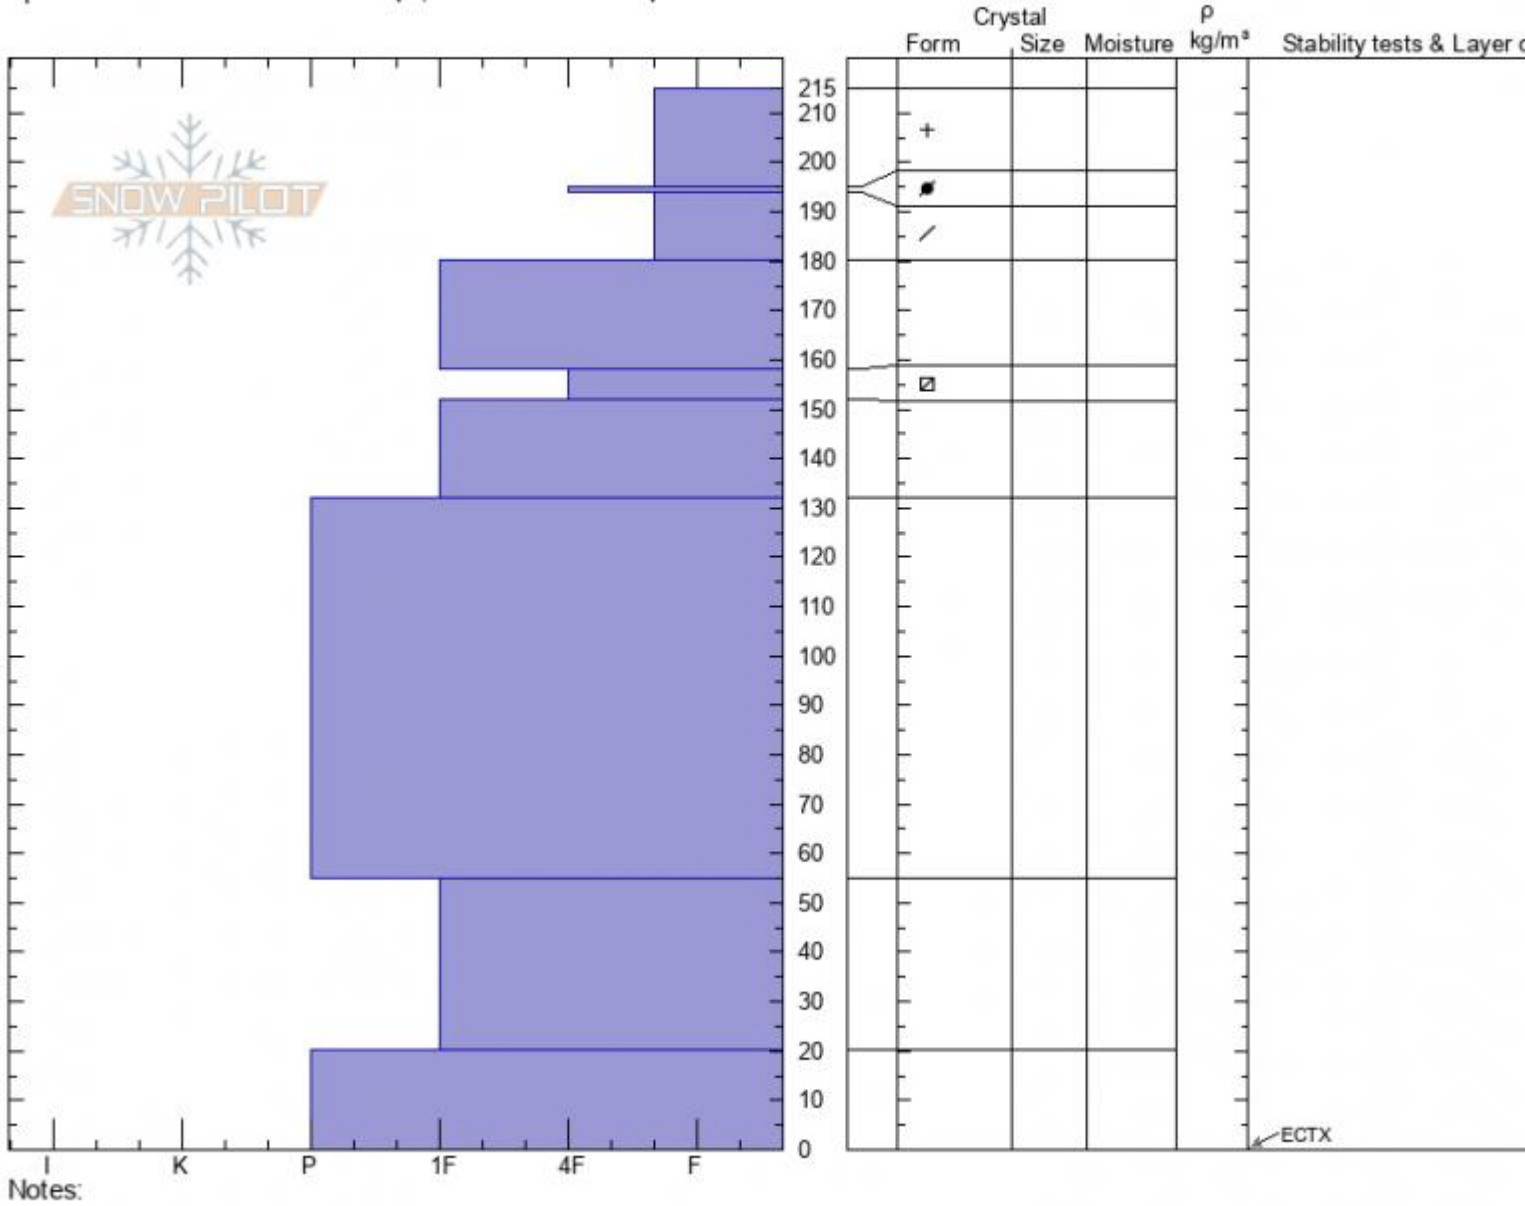

**Independence**  
**Beartooths**  
**MT**  
 Elevation: **9600 ft**  
 Aspect: **30°**  
 Specifics: **Snowmobile tracks on slope; We snowmobiled slope**

**Ian Hoyer**  
**02/24/2022 - 12:00pm**  
 Co-ord: **45.21527N, -110.22008W**  
 Slope Angle: **25°**  
 Wind Loading: **no**

Stability: **Good**  
 Air Temperature:  
 Sky Cover: **FEW**  
 Precipitation: **NO**  
 Wind: **Calm**

HS: **215** Layer Notes:  
 PF: **25** 158-152cm: **Problematic layer**

Advisory Region  
 Out of Advisory Area  
 Out of Advisory Area, 2022-02-25