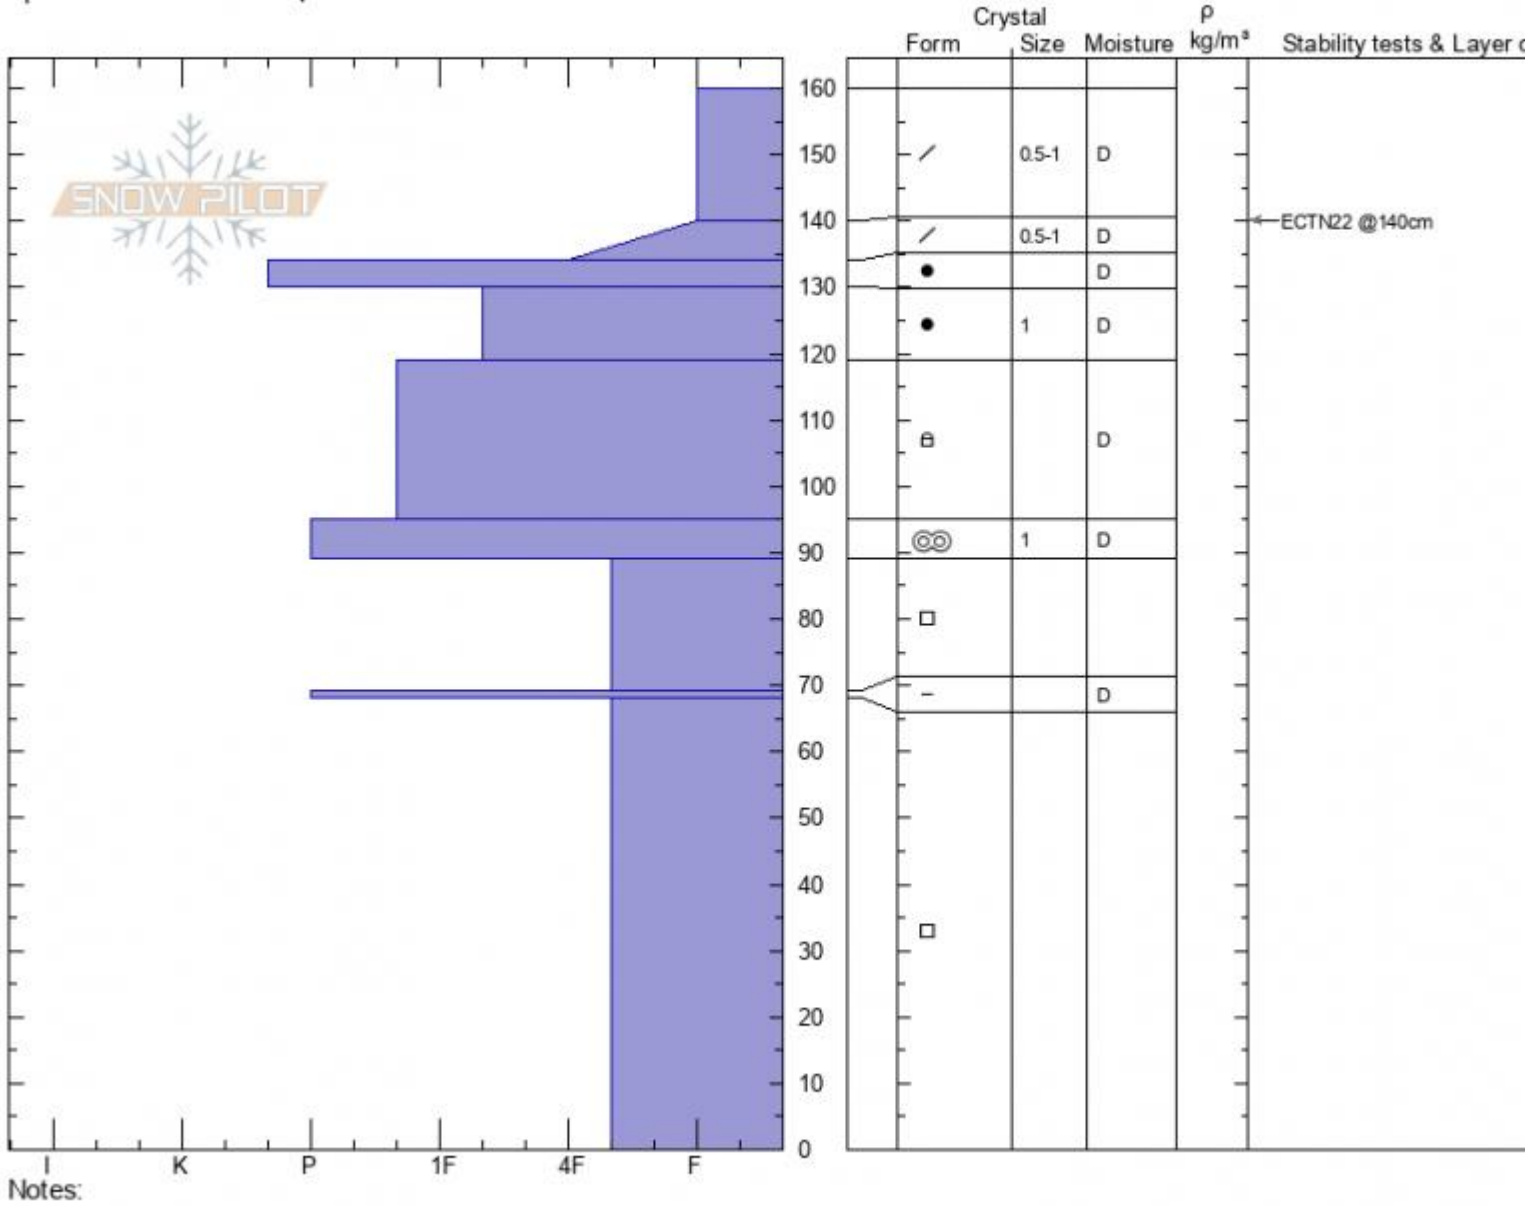

Blackmore Shoulder
Gallatin Range-N
MT
 Elevation: **9469 ft**
 Aspect: **E**
 Specifics: **Ski tracks on slope**

Wyatt Gober
02/26/2022 - 11:15am
 Co-ord: **45.44618N, -110.99918W**
 Slope Angle: **24°**
 Wind Loading:

Stability: **Good**
 Air Temperature:
 Sky Cover: **CLR**
 Precipitation: **NO**
 Wind: **Calm**

HS: **160** Layer Notes:
 PF: **50**
 PS: **15**

Advisory Region
 Northern Gallatin
 Longitude
 -111.00W
 Latitude
 45.44N
 Northern Gallatin, 2022-02-28