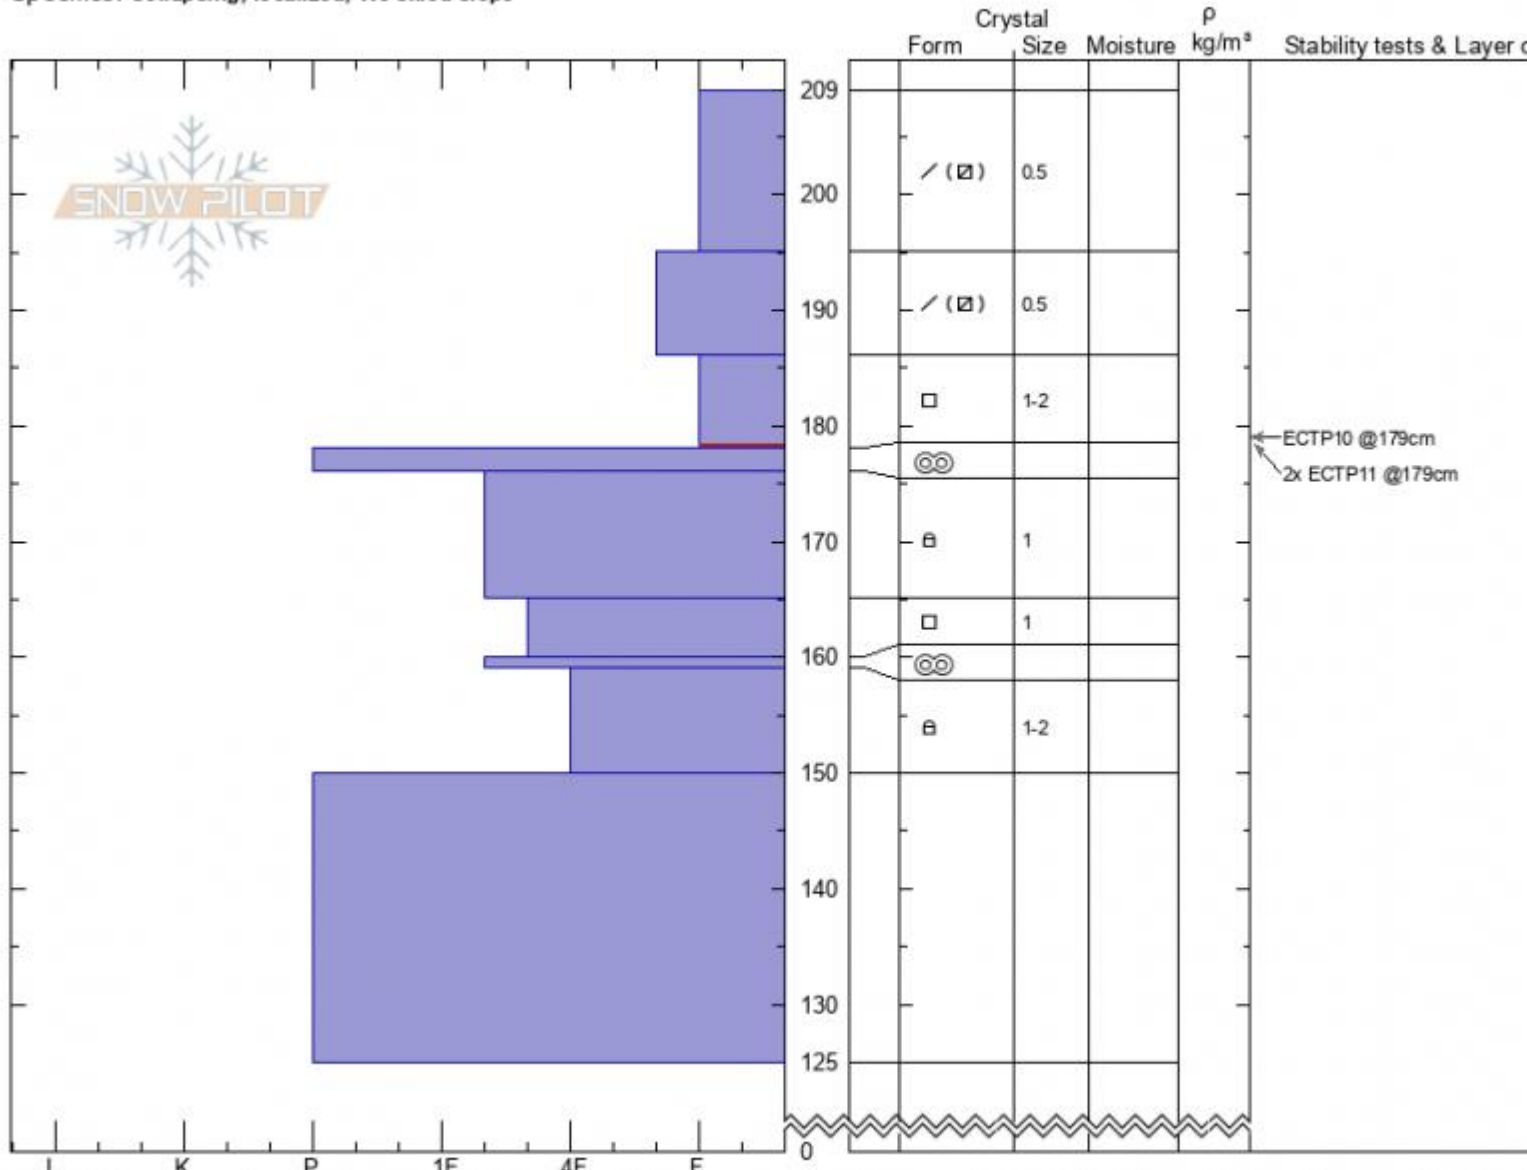

**Rasta Chutes, Scotch B** Alex Marienthal  
**Cooke City** 02/27/2022 - 4:30pm  
**MT** Co-ord: 45.07175N, -109.94511W  
 Elevation: 10169 ft Slope Angle: 29°  
 Aspect: 195° Wind Loading: previous  
 Specifics: Collapsing, localized; We skied slope

Stability: **Poor**  
 Air Temperature:  
 Sky Cover: **SCT**  
 Precipitation: **NO**  
 Wind: **SW Light Breeze**

HS:209 Layer Notes:  
 186-178cm: Problematic layer

Notes: Triggered a collapse and whumph while breaking trail across convex terrain feature. Estimated 30-40 feet wide. Dug pit approx. 10-15 feet deep. Collapse occurred at 179cm depth, 10-15 feet from edge of slope slightly uphill.

Advisory Region  
 Cooke City  
 Longitude  
 -109.95W  
 Latitude  
 45.07N  
 Cooke City, 2022-02-28