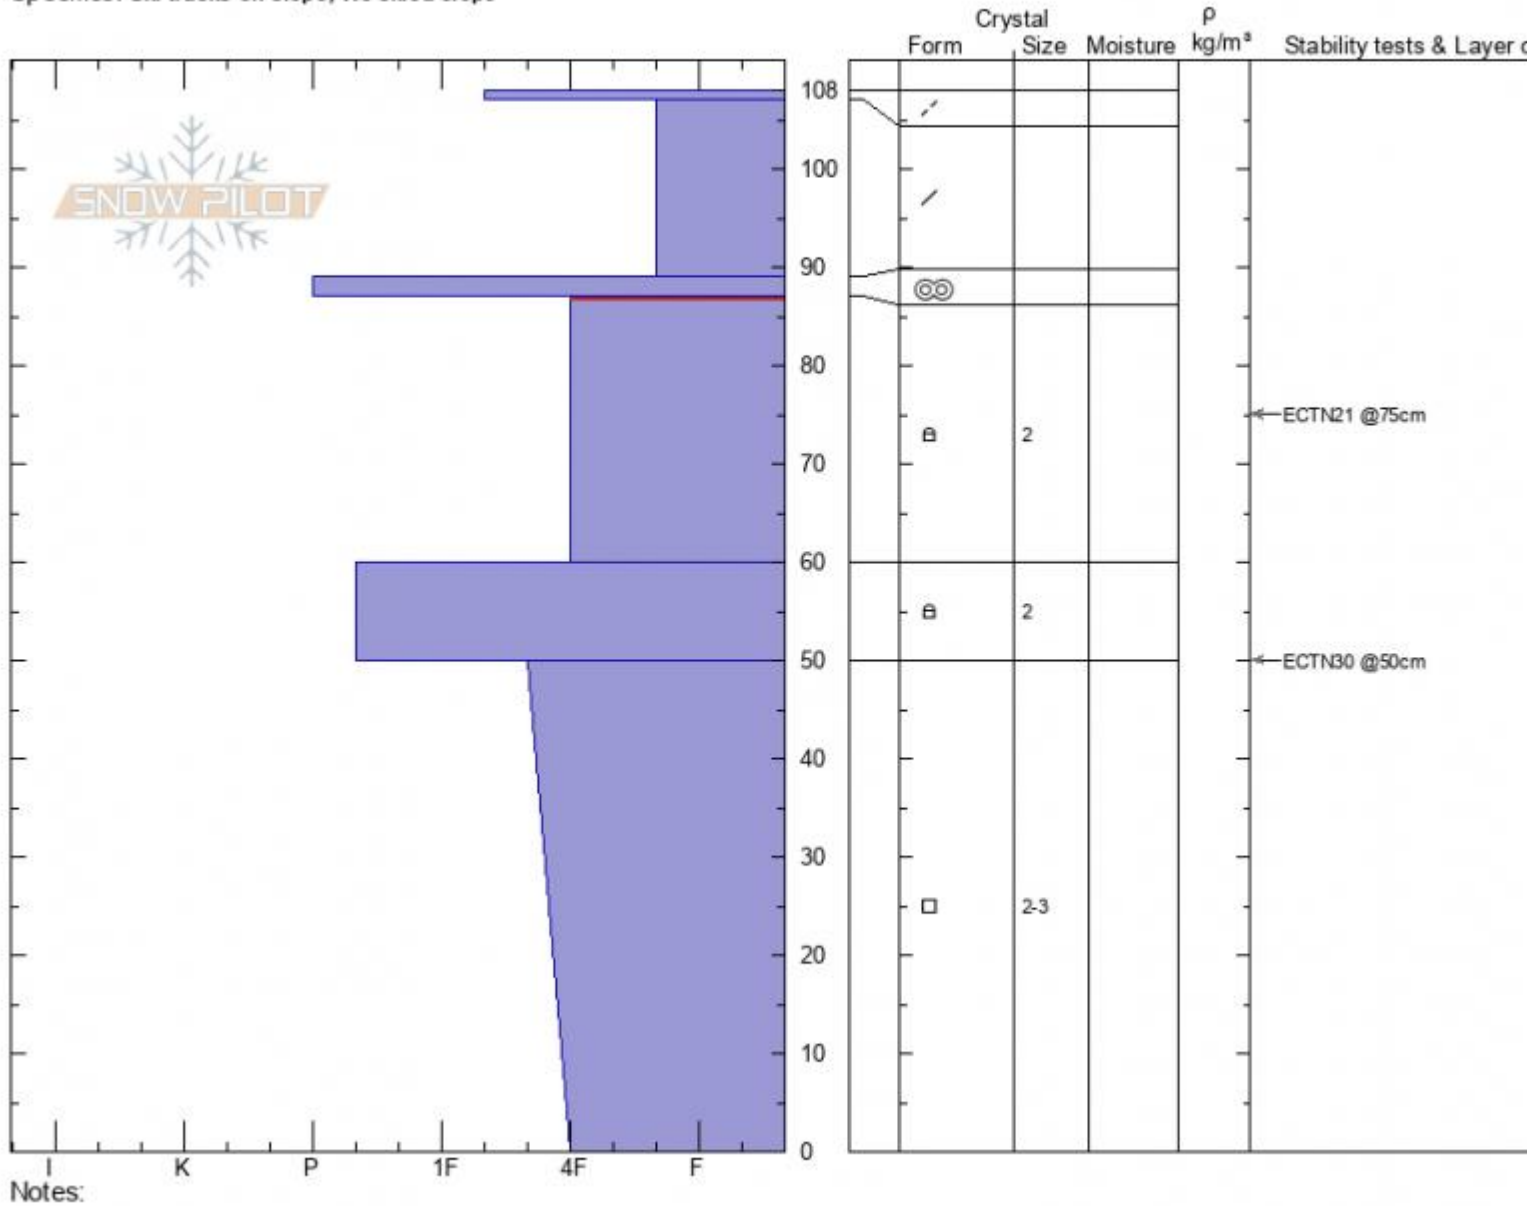

**Beehive W**  
**Madison Range-N**  
**MT**  
 Elevation: **8700 ft**  
 Aspect: **270°**  
 Specifics: **Ski tracks on slope; We skied slope**

**Ian Hoyer**  
**03/01/2022 - 12:00pm**  
 Co-ord: **45.32796N, -111.38553W**  
 Slope Angle: **28°**  
 Wind Loading: **no**

Stability: **Fair**  
 Air Temperature:  
 Sky Cover: **OVC**  
 Precipitation: **S-1**  
 Wind: **S Moderate**

HS: **108** Layer Notes:  
 PF: **80** 87-60cm: **Problematic layer**  
 PS: **20**

Advisory Region  
 Northern Madison  
 Longitude  
 -111.39W  
 Latitude  
 45.34N  
 Northern Madison, 2022-03-01