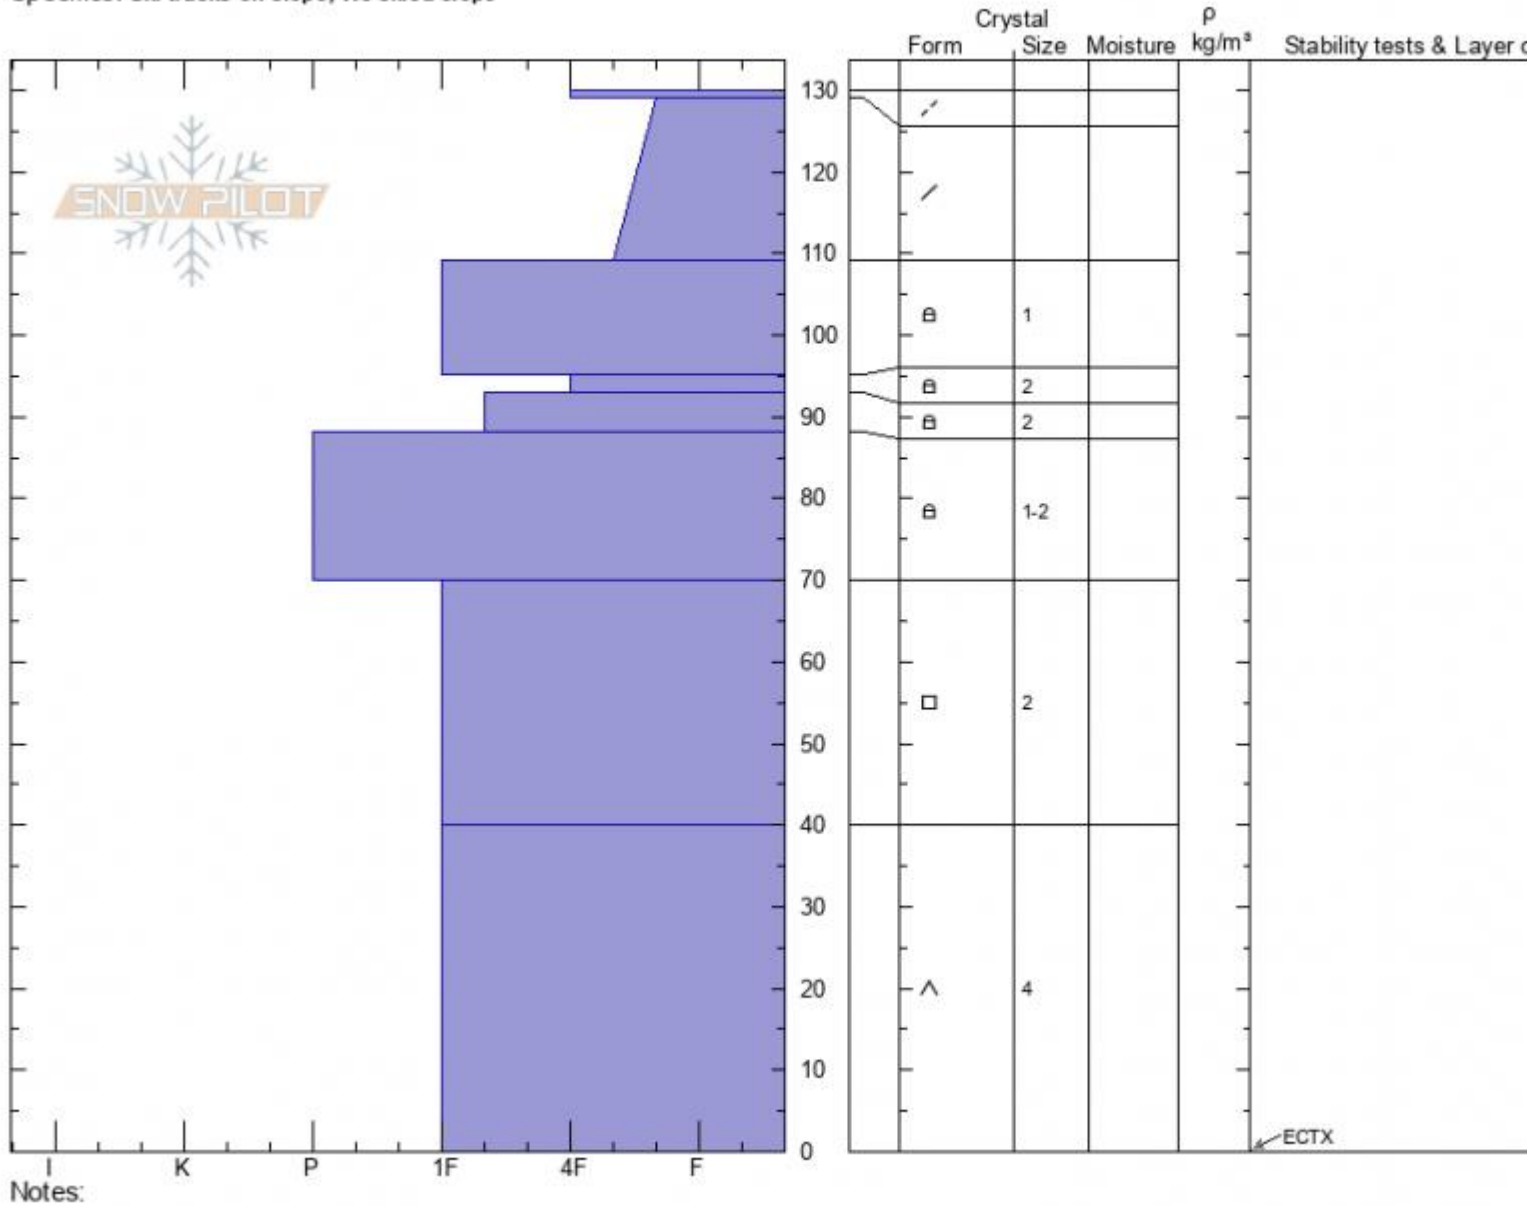

Beehive Meadow NE
Madison Range-N
MT
 Elevation: **8700 ft**
 Aspect: **65°**
 Specifics: **Ski tracks on slope; We skied slope**

Ian Hoyer
03/01/2022 - 11:00am
 Co-ord: **45.32777N, -111.38986W**
 Slope Angle: **13°**
 Wind Loading: **no**

Stability: **Fair**
 Air Temperature:
 Sky Cover: **OVC**
 Precipitation: **NO**
 Wind: **SW Moderate**

HS:130 Layer Notes:
 95-93cm: **Problematic layer**

Advisory Region
 Northern Madison
 Longitude
 -111.39W
 Latitude
 45.34N
 Northern Madison, 2022-03-01