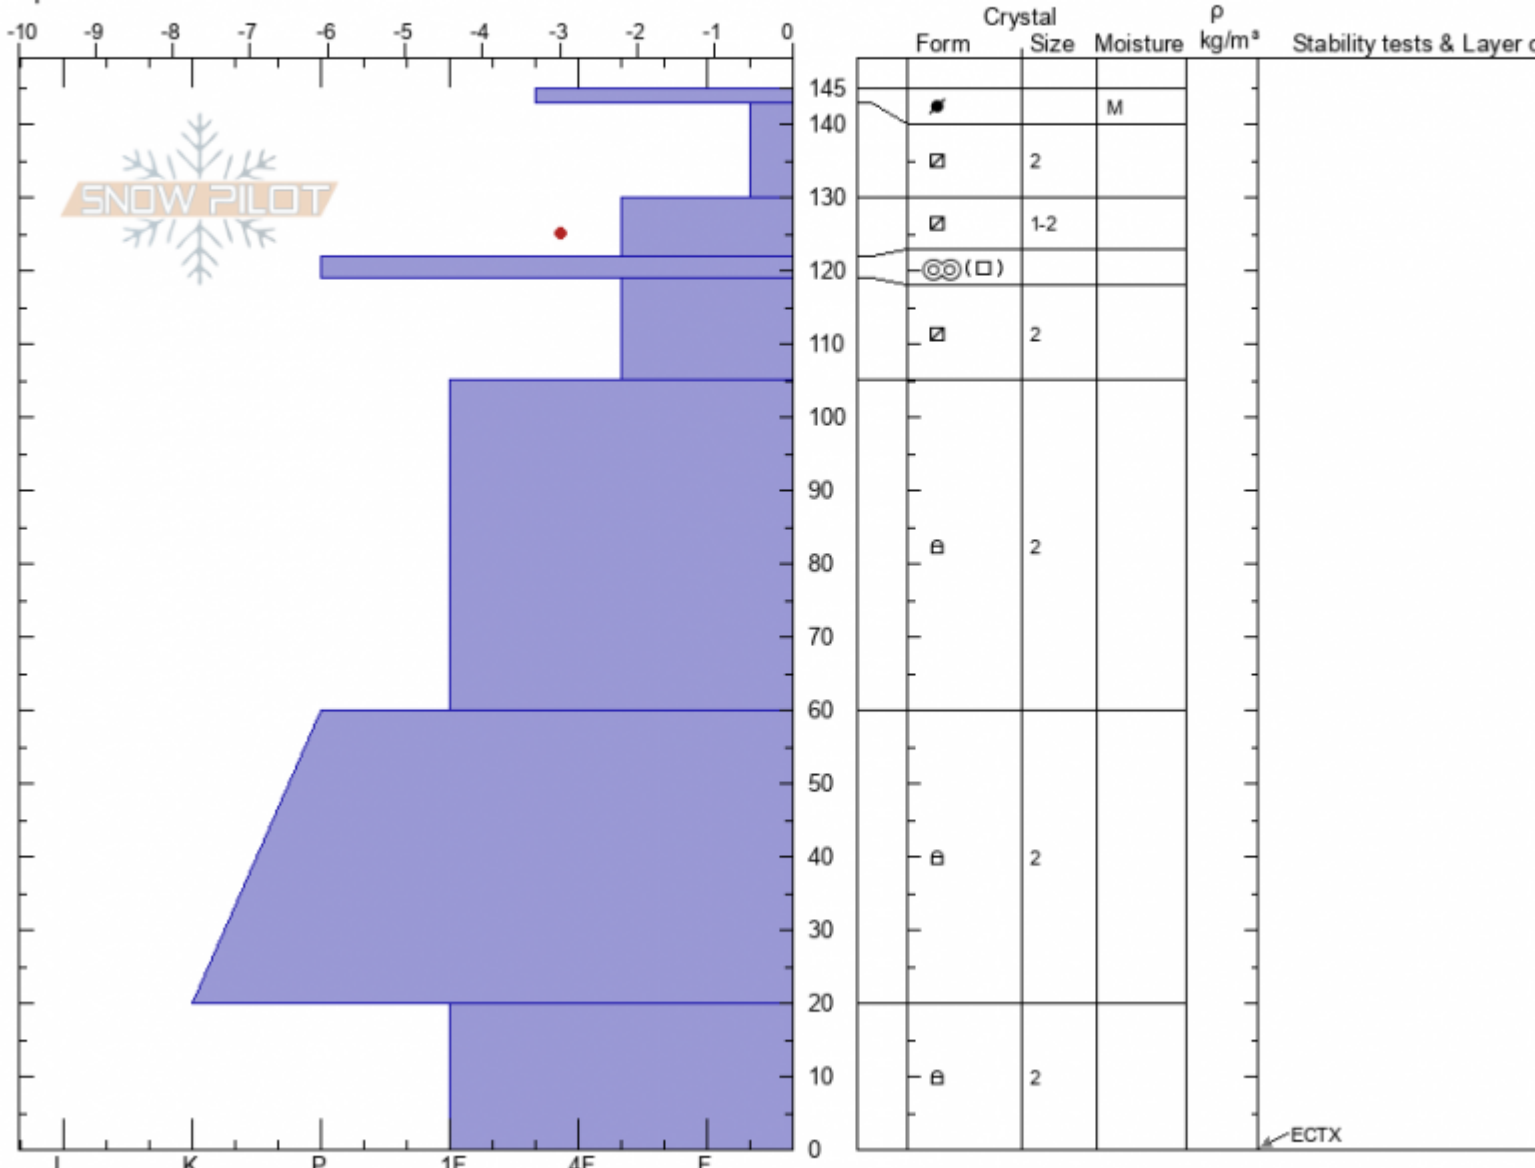

**Marge**  
**Lionhead Range**  
**MT**  
 Elevation: **9032 ft**  
 Aspect: **65°**  
 Specifics:

**Doug Chabot-Admin**  
**03/03/2022 - 9:00am**  
 Co-ord: **44.71666N, -111.31885W**  
 Slope Angle: **32°**  
 Wind Loading: **previous**

Stability: **Good**  
 Air Temperature: **0°C**  
 Sky Cover: **CLR**  
 Precipitation: **NO**  
 Wind: **Calm**

HS:145 Layer Notes:

Notes: An east wind 2 weeks ago may have eroded away some depth.  
 20 cm deep temperature is -3C.

Advisory Region  
 Lionhead Range  
 Longitude  
 -111.32W  
 Latitude  
 44.71N  
 Lionhead Range, 2022-03-03