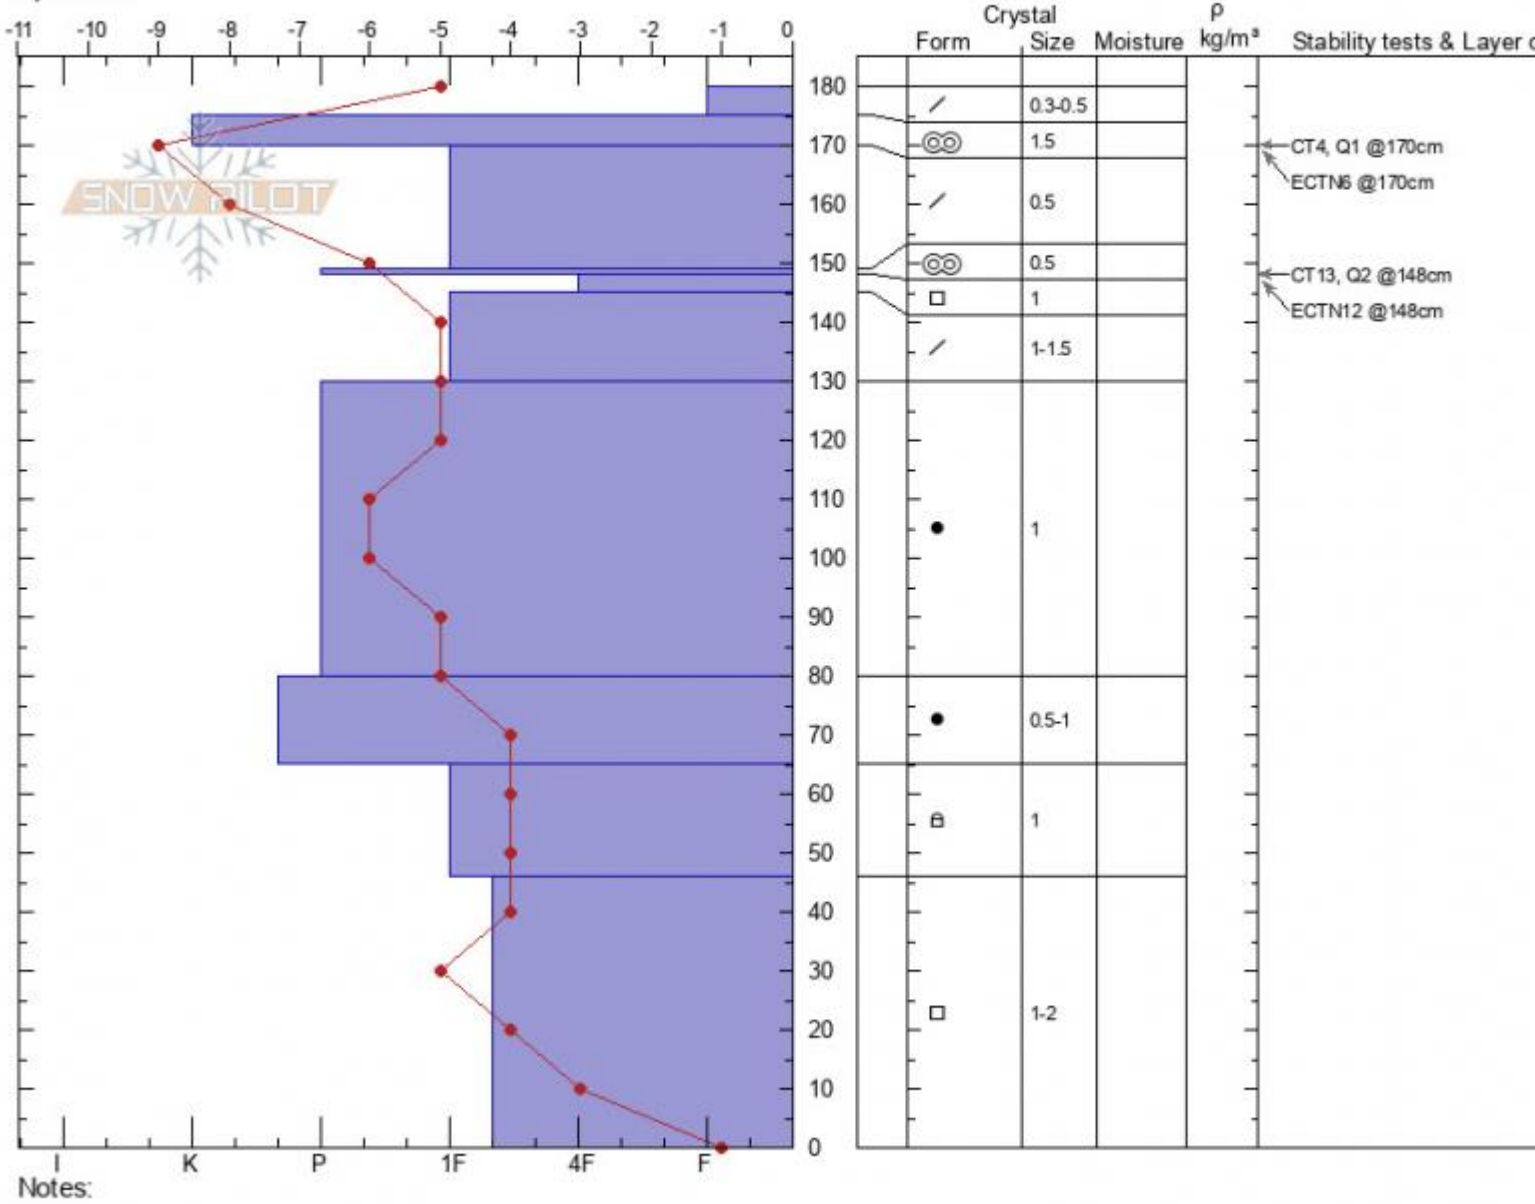

Cooke City Pit
Beartooths
MT
 Elevation: **8591 ft**
 Aspect: **S**
 Specifics:

Michael Murray
03/06/2022 - 11:13am
 Co-ord: **45.03381N, -109.96656W**
 Slope Angle: **22°**
 Wind Loading:

Stability:
 Air Temperature: **-6°C**
 Sky Cover: **BKN**
 Precipitation: **NO**
 Wind: **N Calm**

HS:180 Layer Notes:
PF: 15 148-145cm: **Problematic layer**
PS: 2

Advisory Region
 Cooke City
 Longitude
 -109.98W
 Latitude
 45.03N
 Cooke City, 2022-03-06