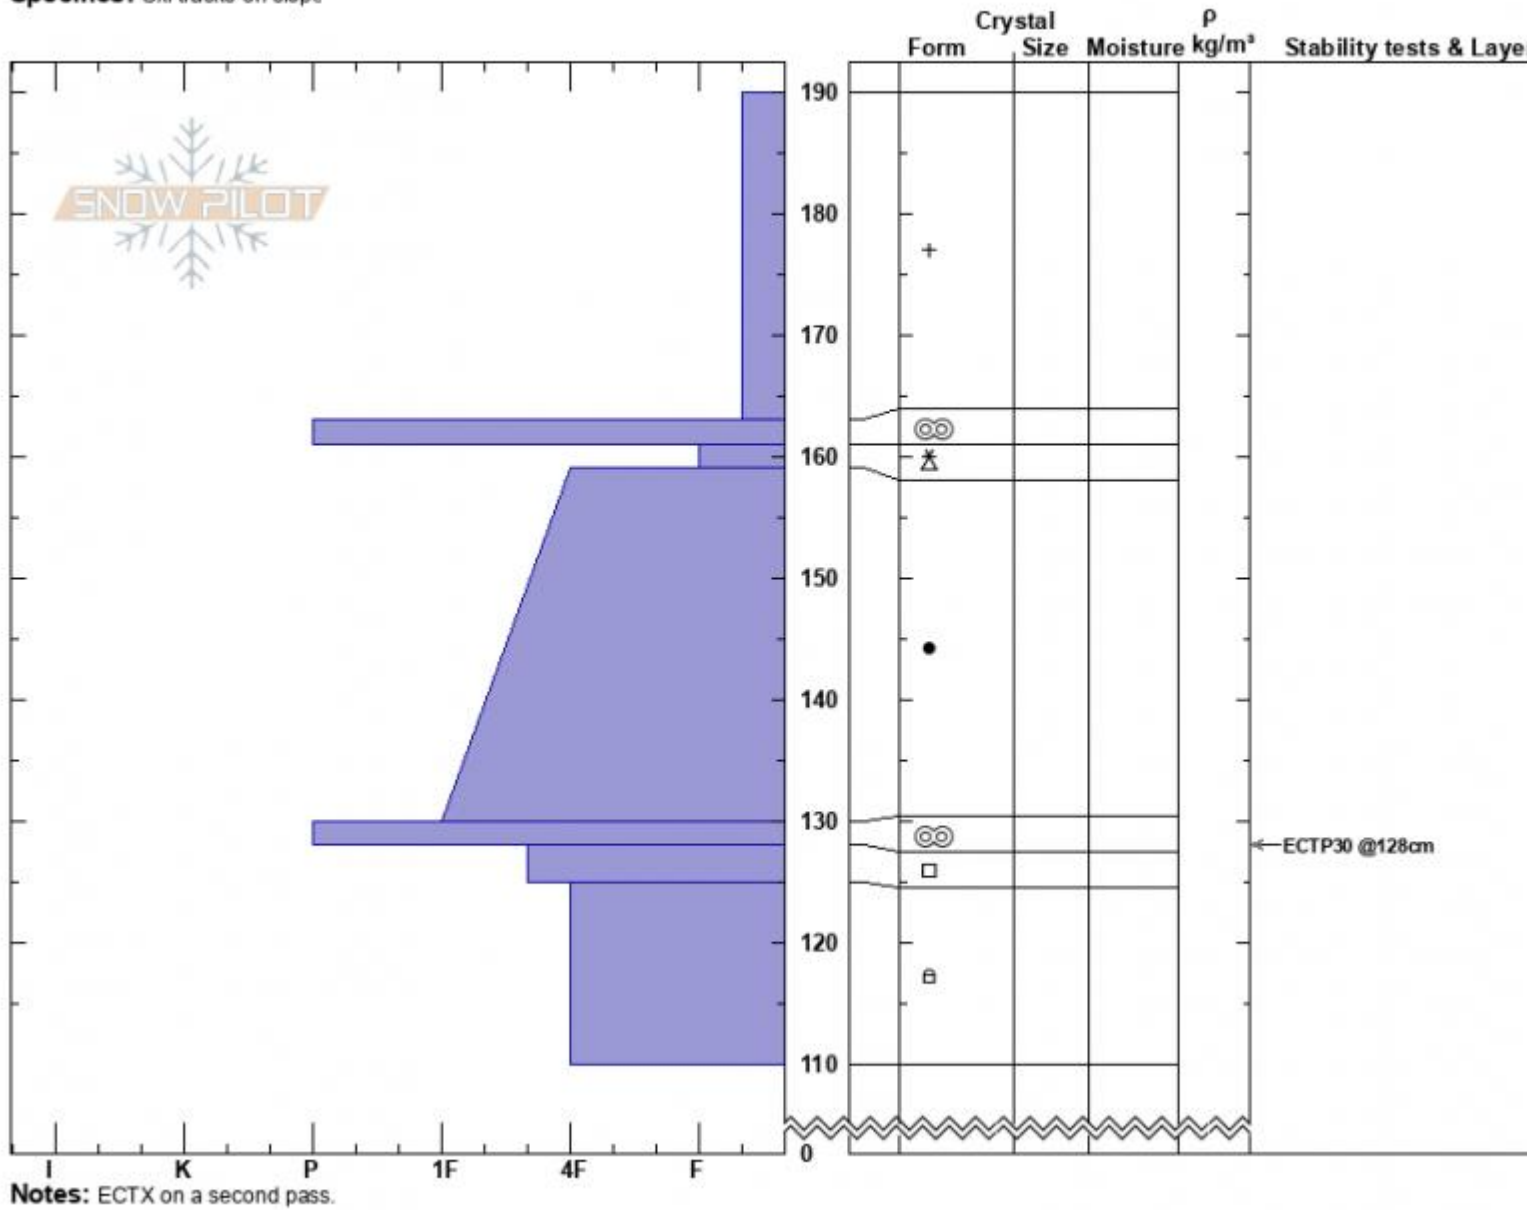

Spanky's  
 Madison Range-N  
 MT  
 Elevation: 9140 ft  
 Aspect: 60°  
 Specifics: Ski tracks on slope

Hannah Marshall  
 03/20/2022 - 1:00pm  
 Co-ord: 45.32442N, -111.38086W  
 Slope Angle:  
 Wind Loading:

Stability:  
 Air Temperature:  
 Sky Cover:  
 Precipitation: S-1  
 Wind: NW Moderate

HS:190 Layer Notes:

Advisory Region  
 Northern Madison  
 Longitude  
 -111.38W  
 Latitude  
 45.34N  
 Northern Madison, 2022-03-20