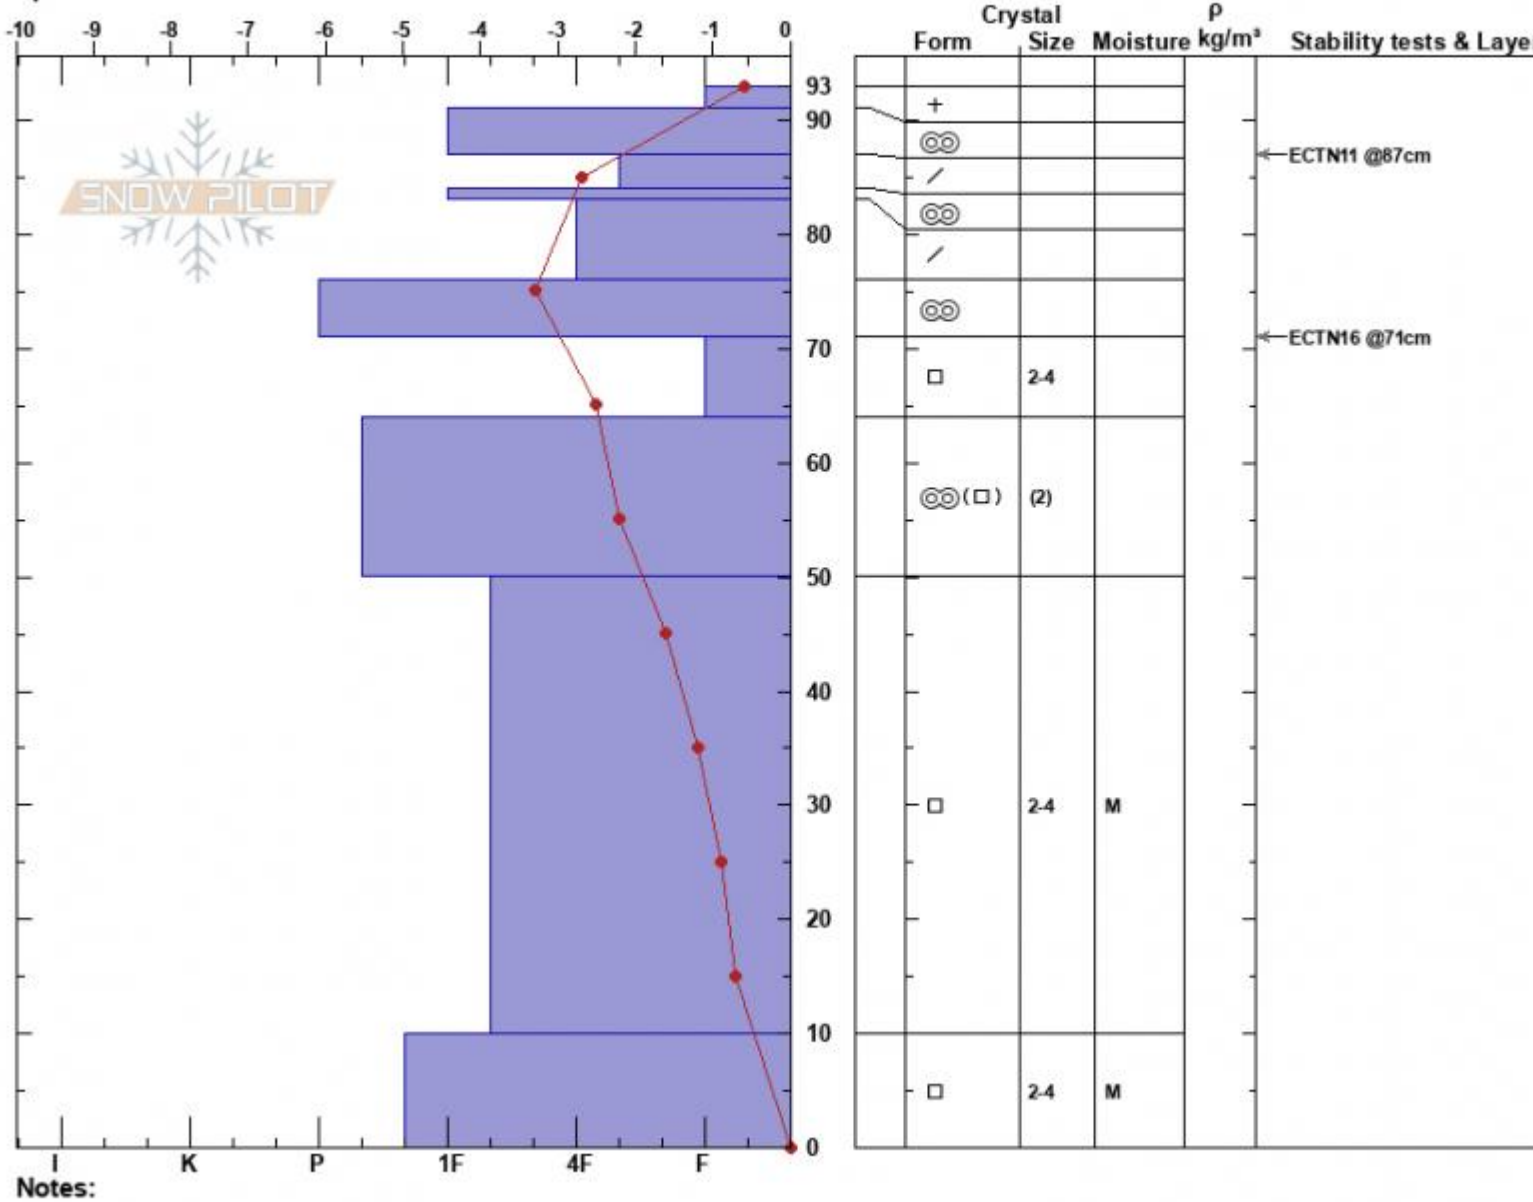

Hebgen Lake  
 Lionhead Range  
 MT  
 Elevation: 8846 ft  
 Aspect: 150°  
 Specifics:

Hannah Marshall  
 03/22/2022 - 12:00pm  
 Co-ord: 44.83918N, -111.34193W  
 Slope Angle: 20°  
 Wind Loading:

Stability: Good  
 Air Temperature: -1.5°C  
 Sky Cover: FEW  
 Precipitation: NO  
 Wind:

HS:93  
 PF:50  
 Layer Notes:  
 71-64cm: Problematic layer

Advisory Region  
 Lionhead Range  
 Longitude  
 -111.34W  
 Latitude  
 44.84N  
 Lionhead Range, 2022-03-22