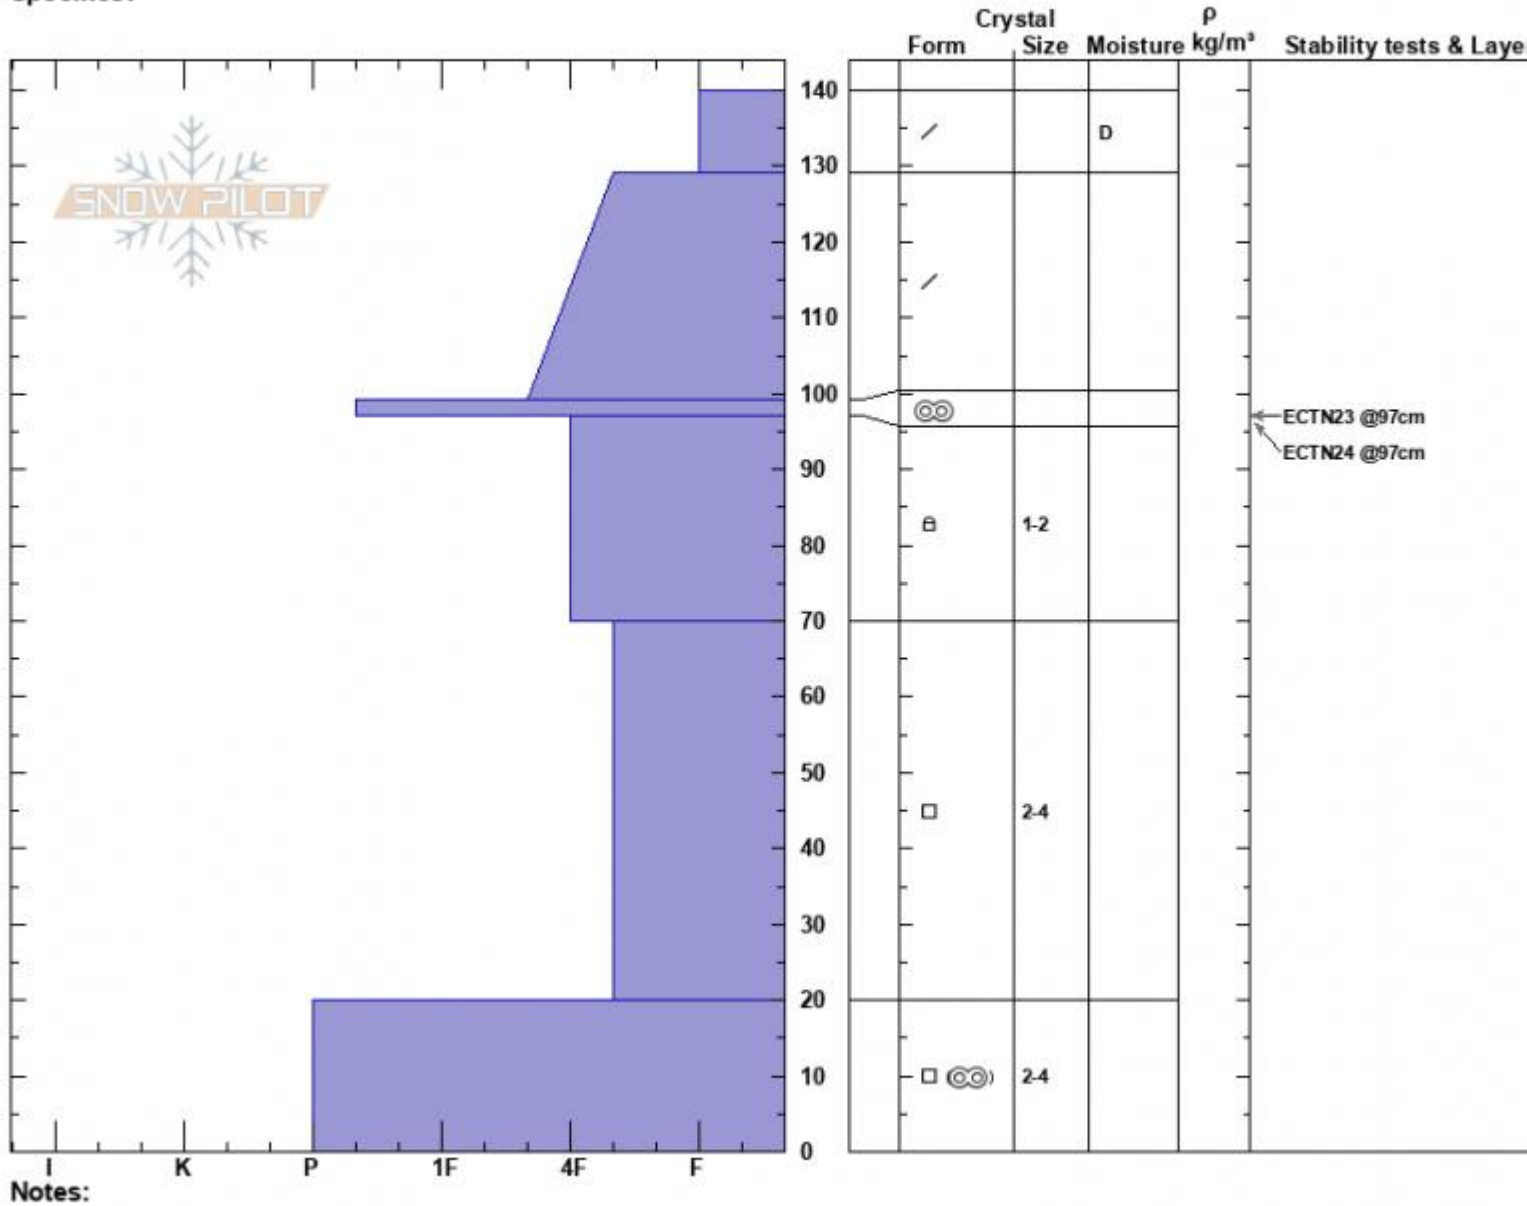

Wheeler NE
 Gallatin Range-N
 MT
 Elevation: 8100 ft
 Aspect: 50°
 Specifics:

Ian Hoyer
 03/23/2022 - 12:00pm
 Co-ord: 45.50345N, -111.07616W
 Slope Angle: 32°
 Wind Loading: no

Stability: Fair
 Air Temperature:
 Sky Cover: FEW
 Precipitation: NO
 Wind: S Light Breeze

HS:140 Layer Notes:
 PF:20 97-70cm:Problematic layer
 PS:100

Notes:
 Advisory Region
 Northern Gallatin
 Longitude
 -111.08W
 Latitude
 45.51N
 Northern Gallatin, 2022-03-25