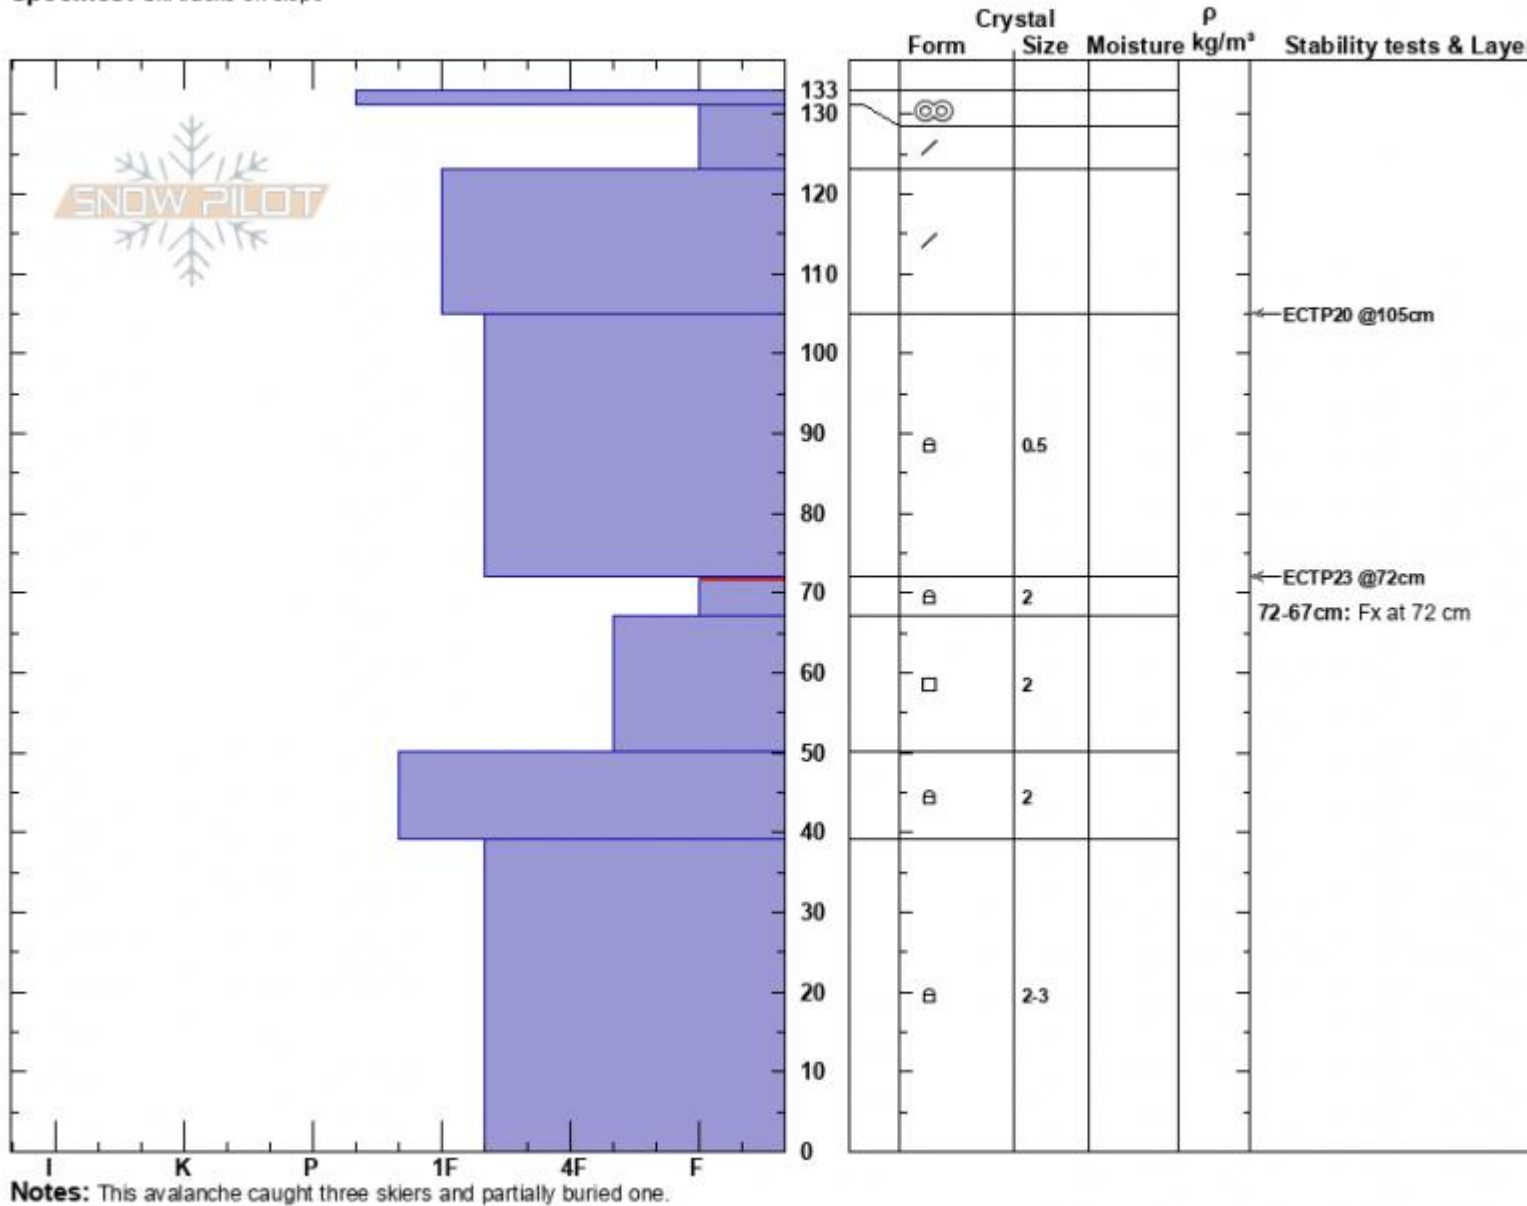

Woody Ridge Avalanche  
 Cooke City  
 MT  
 Elevation: 9671 ft  
 Aspect: 290°  
 Specifics: Ski tracks on slope

Hannah Marshall  
 03/25/2022 - 12:00pm  
 Co-ord: 44.98951N, -109.92383W  
 Slope Angle: 38°  
 Wind Loading:

Stability:  
 Air Temperature:  
 Sky Cover: BKN  
 Precipitation: NO  
 Wind:

HS:133    Layer Notes:  
 72-67cm: Fx at 72 cm  
 72-67cm: Problematic layer

Advisory Region  
 Cooke City  
 Longitude  
 -109.92W  
 Latitude  
 44.97N

**Avalanche Details:** [3 skiers caught, 2 injured on Woody Ridge near Cooke City, 2022-03-25](#)