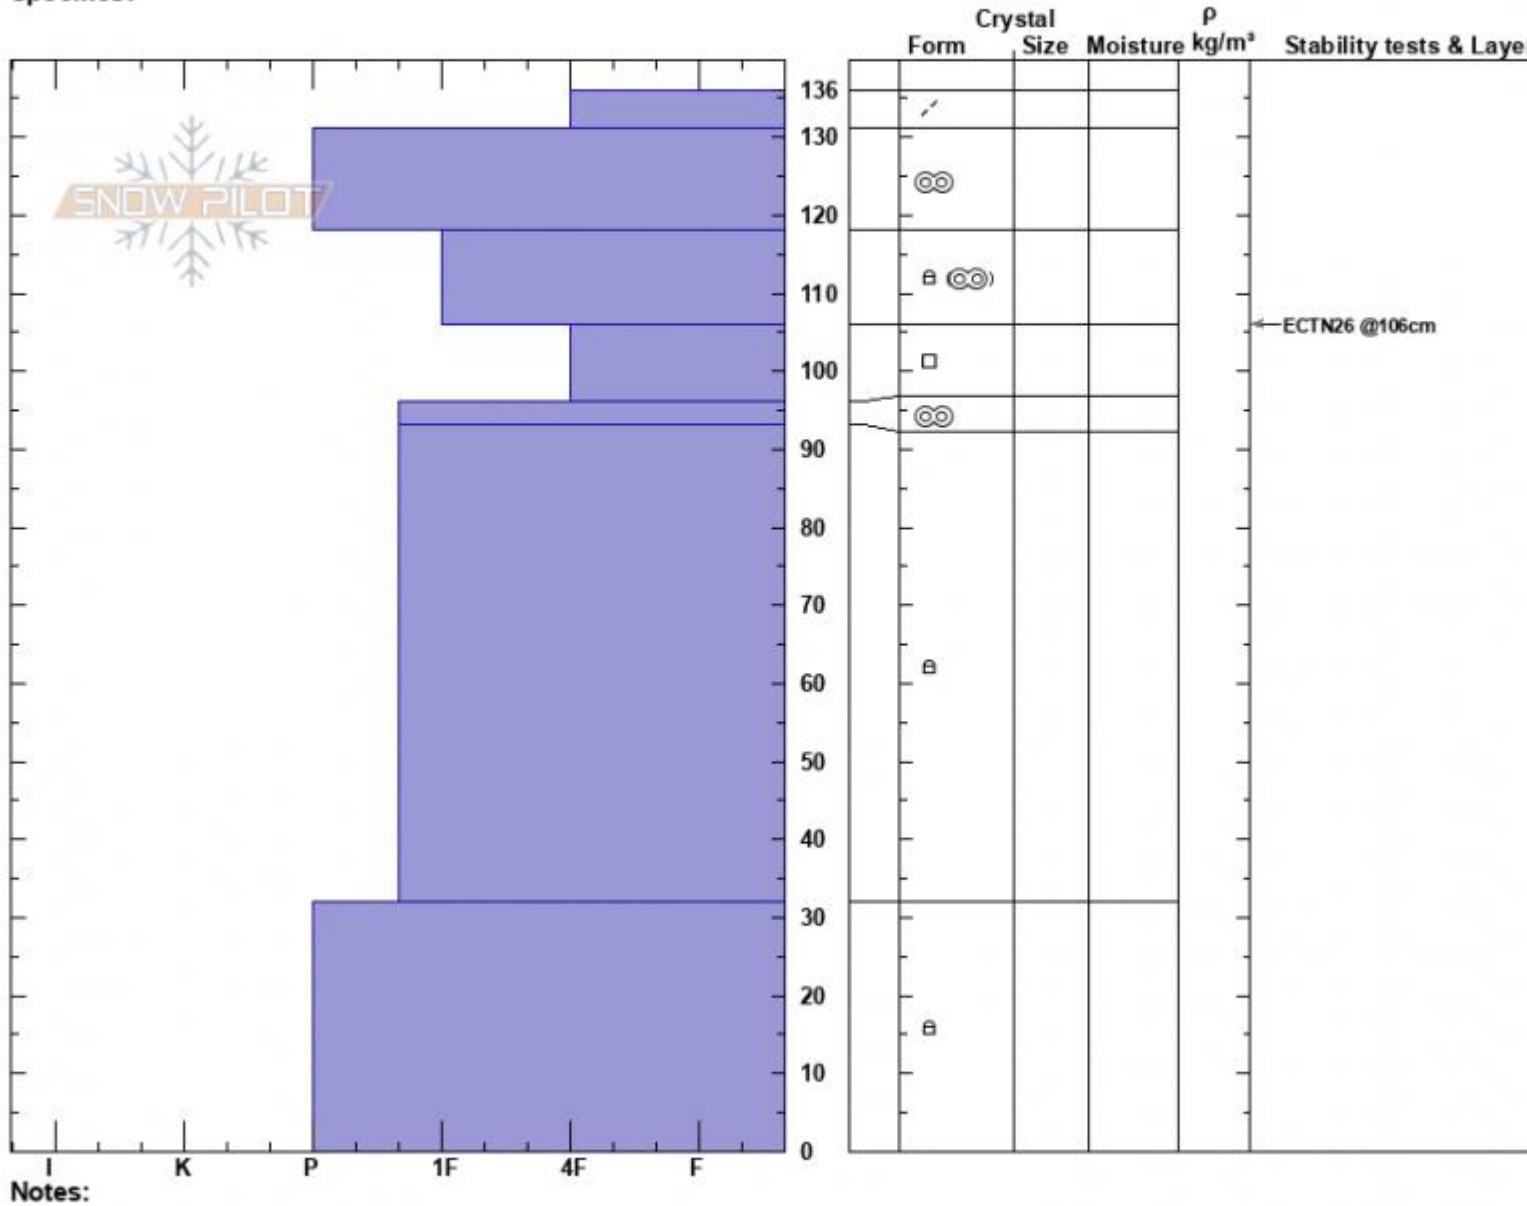

Lionhead Ridge, Marge  
Henry Mtns  
MT  
Elevation: 9115 ft  
Aspect: 87°  
Specifics:

Alex Marienthal  
04/03/2022 - 12:25pm  
Co-ord: 44.71726N, -111.31970W  
Slope Angle: 20°  
Wind Loading: previous

Stability: Good  
Air Temperature:  
Sky Cover: CLR  
Precipitation: NO  
Wind:

HS:136 Layer Notes:  
106-96cm: Problematic layer

Advisory Region  
Lionhead Range  
Longitude  
-111.32W  
Latitude  
44.71N  
Lionhead Range, 2022-04-04