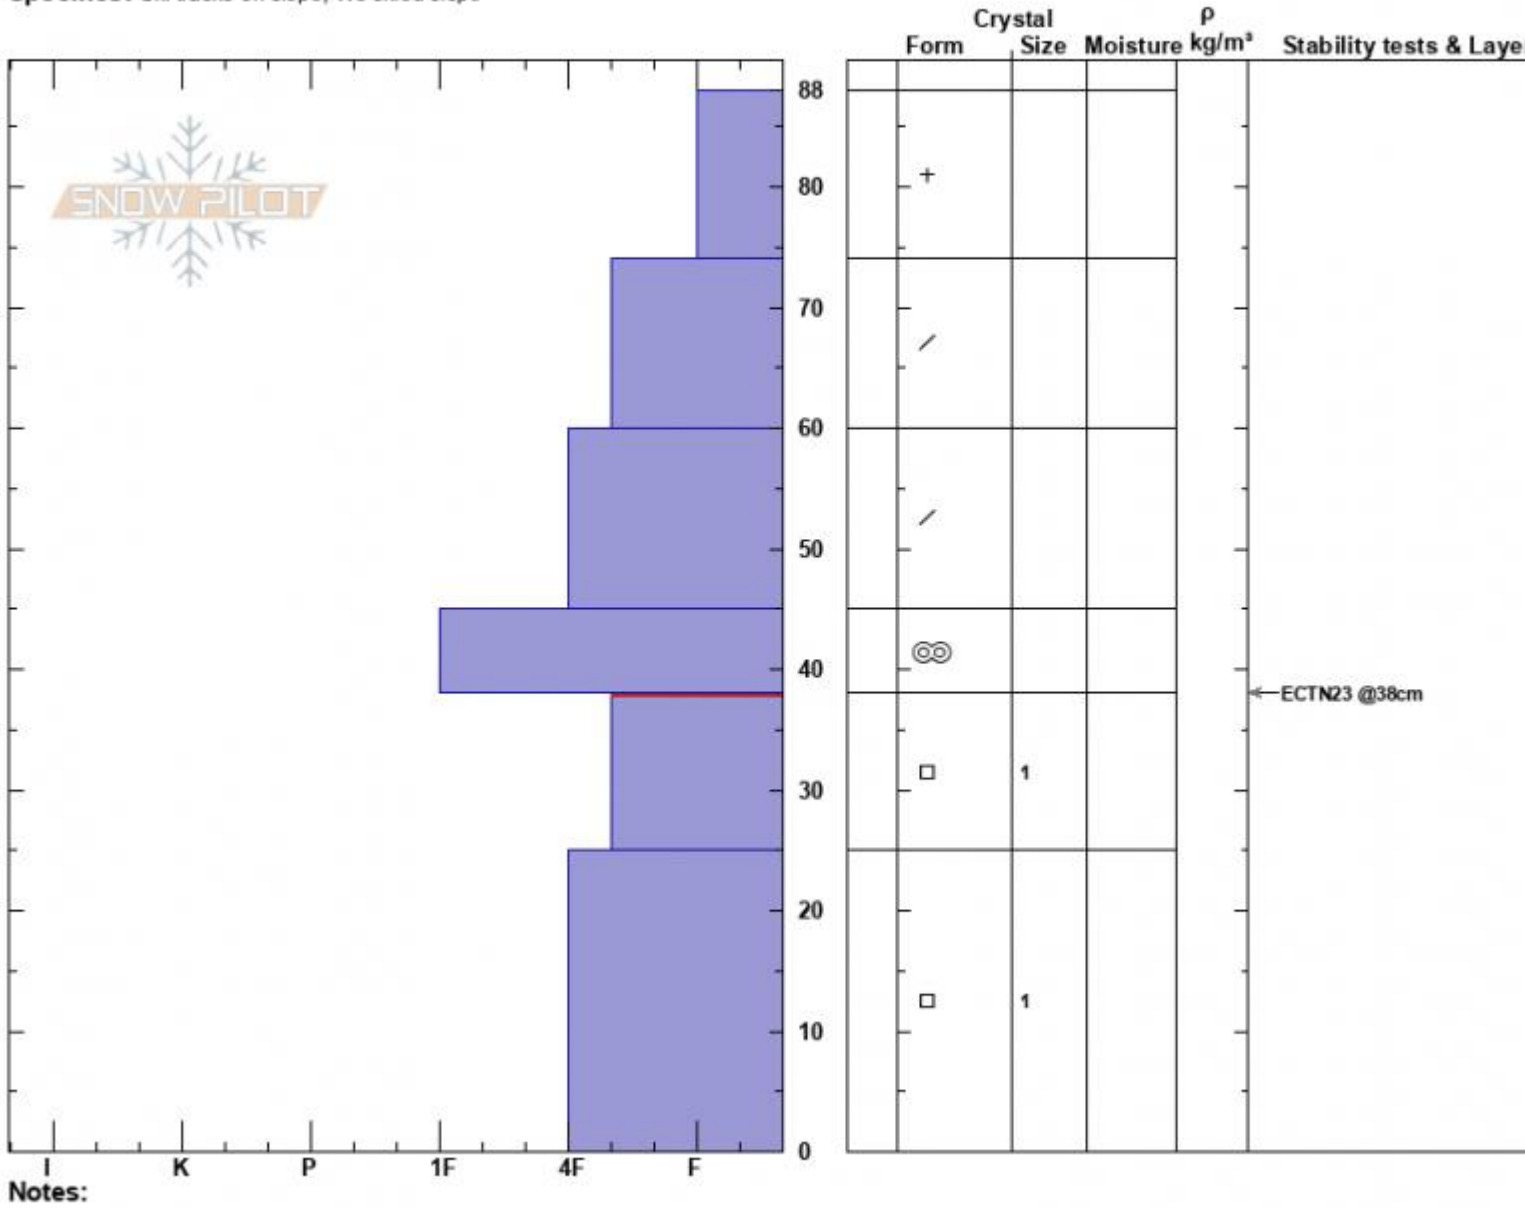

The Ramp
 Bridger Range
 MT
 Elevation: 8159 ft
 Aspect:
 Specifics: Ski tracks on slope; We skied slope

Dave Zinn
 11/12/2022 - 12:00pm
 Co-ord: 45.82925N, -110.93129W
 Slope Angle: 33°
 Wind Loading:

Stability: Good
 Air Temperature:
 Sky Cover: FEW
 Precipitation: NO
 Wind: Calm

HS:88
 Layer Notes:
 38-25cm: Problematic layer

Advisory Region
 Bridger Range
 Longitude
 -110.93W
 Latitude
 45.83N
 Bridger Range, 2022-11-12