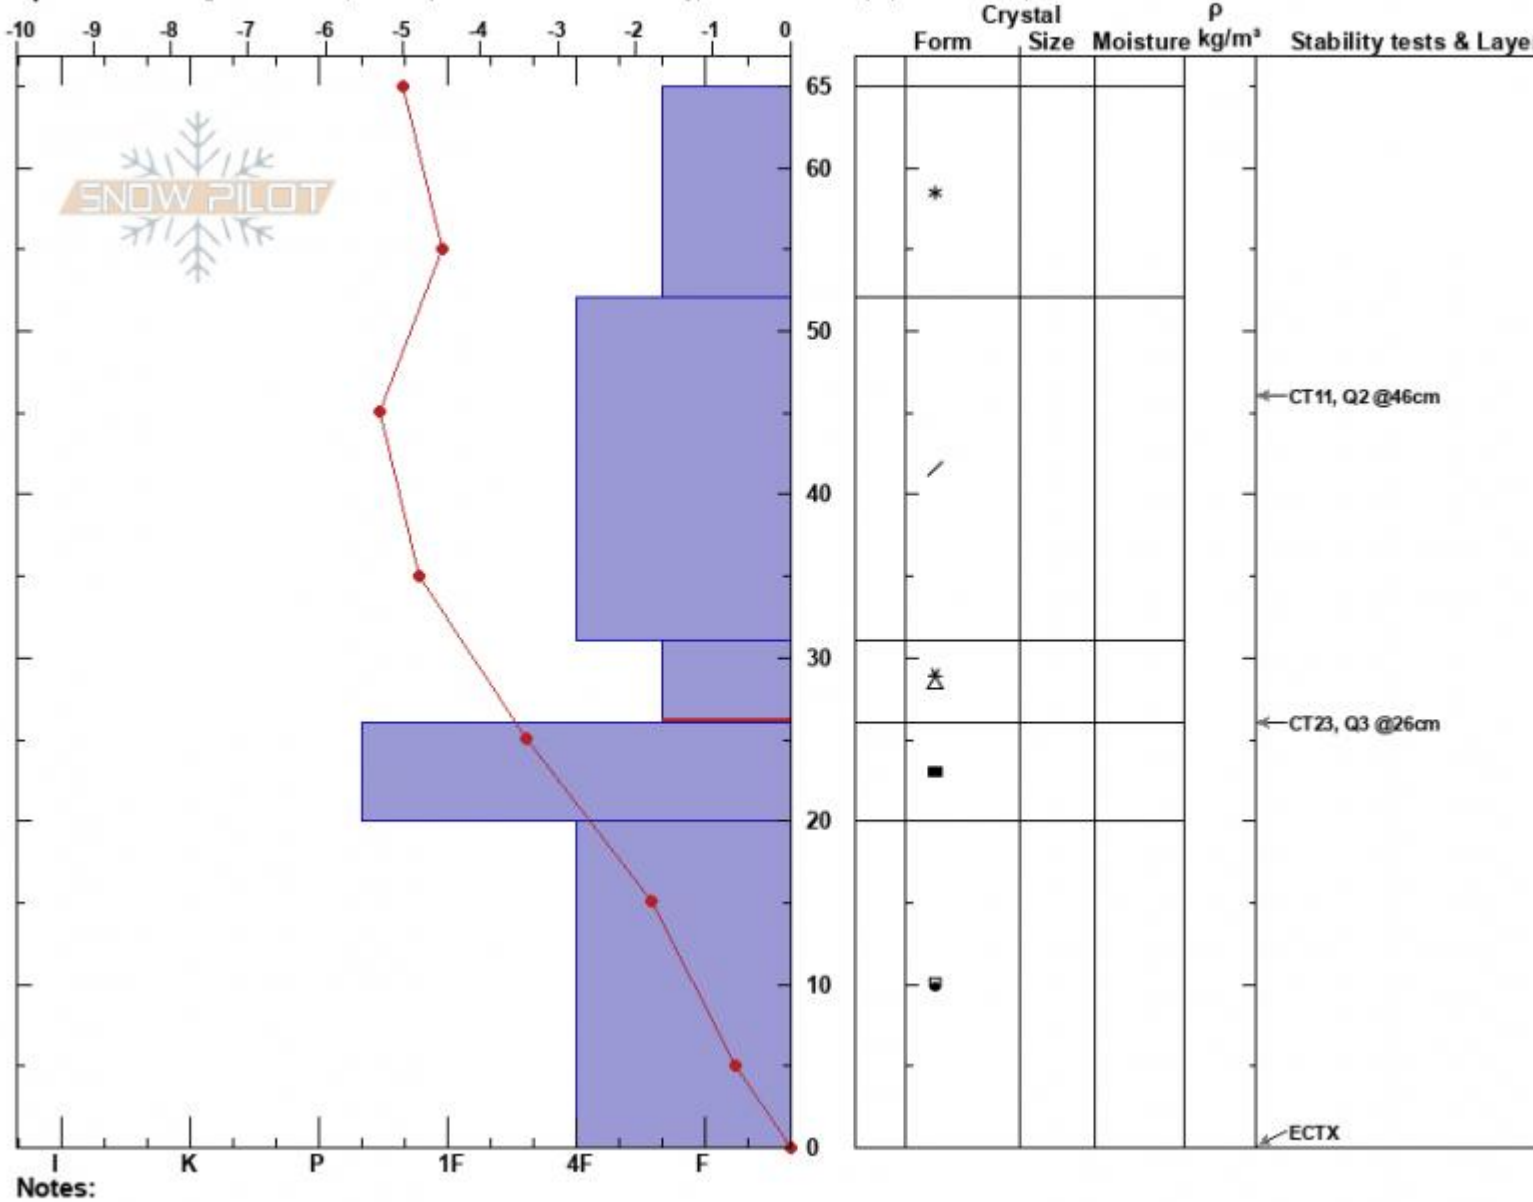

Hidden Gulley
 Bridger Range
 MT
 Elevation: 7460 ft
 Aspect: E

Ethan Jeannette
 11/13/2022 - 12:00pm
 Co-ord: 45.82462N, -110.92463W
 Slope Angle: 25°
 Wind Loading: no

Stability: Good
 Air Temperature: -5°C
 Sky Cover: OVC
 Precipitation: S1
 Wind: Calm

HS:65
 Layer Notes:
 31-26cm: Problematic layer

Specifics: Pit dug in a Ski Area; Pit is representative of backcountry; Ski tracks on slope; We skied slope

Advisory Region
 Bridger Range
 Longitude
 -110.92W
 Latitude
 45.82N
 Bridger Range, 2022-11-14