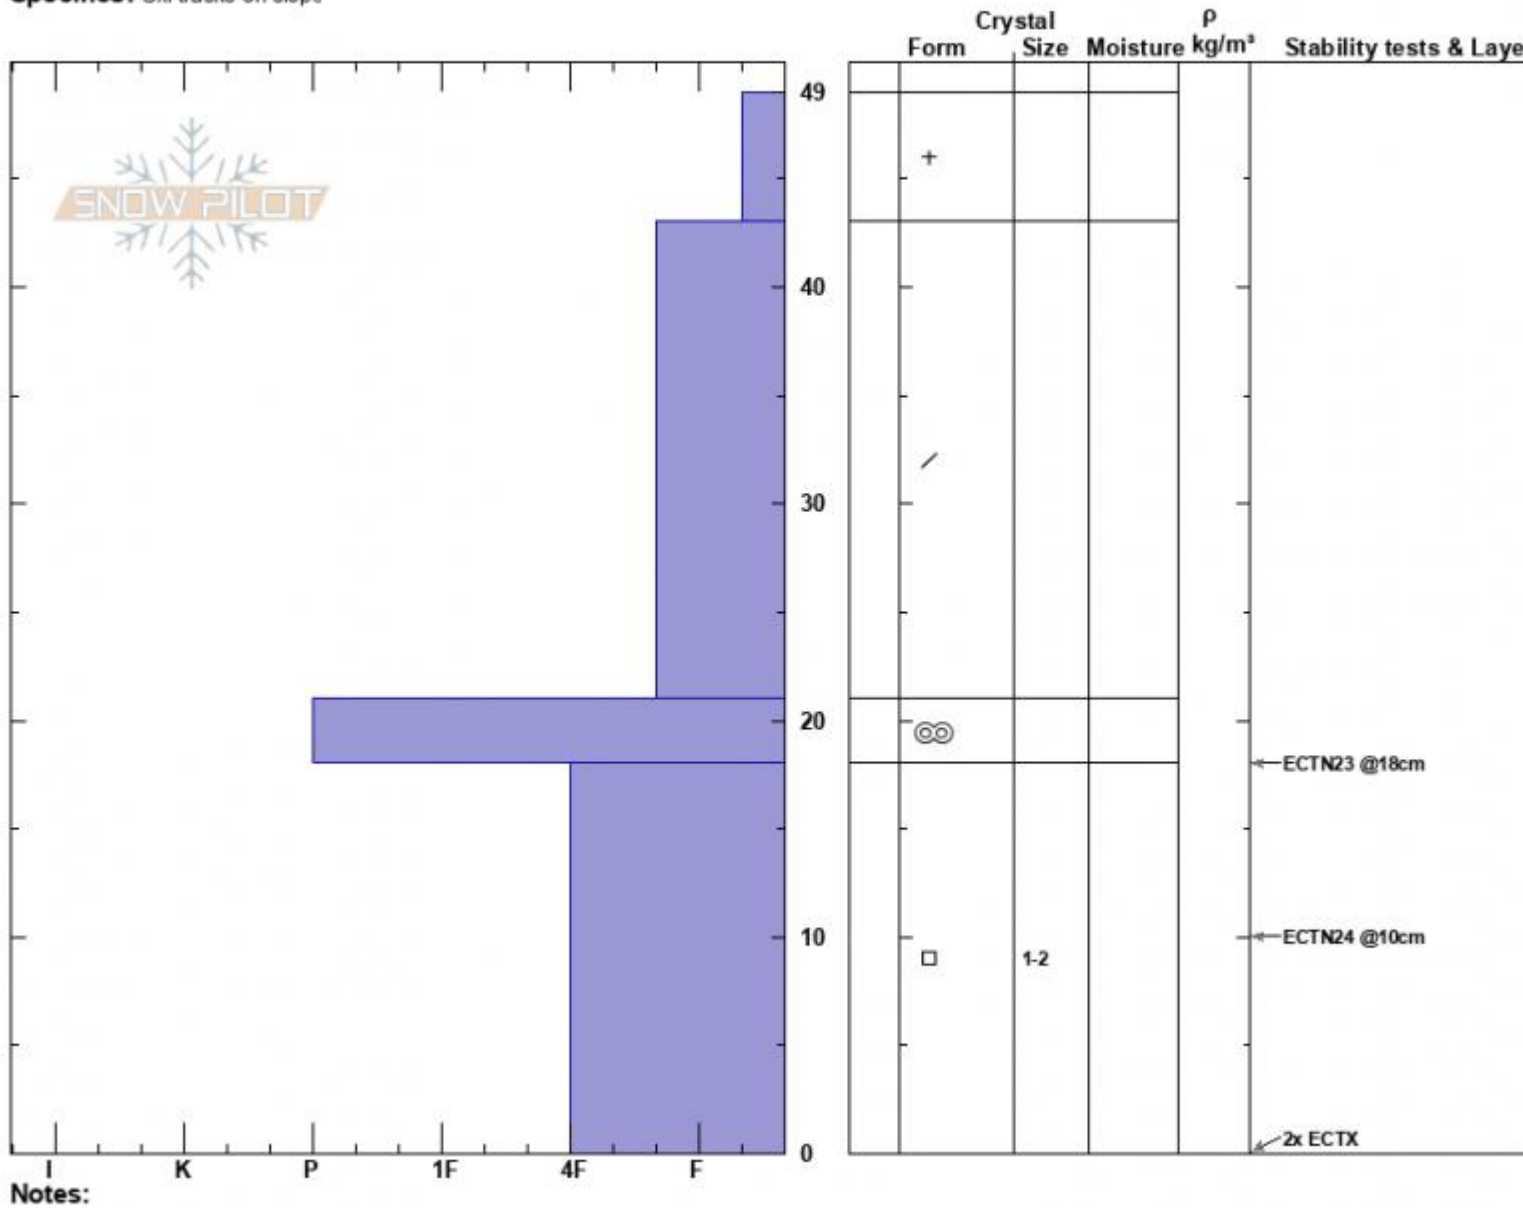

Beehive/Tyler's  
 Madison Range-N  
 MT  
 Elevation: 9061 ft  
 Aspect: 250°  
 Specifics: Ski tracks on slope

Alex Marienthal  
 11/13/2022 - 12:20pm  
 Co-ord: 45.32354N, -111.38208W  
 Slope Angle: 35°  
 Wind Loading: no

Stability: Good  
 Air Temperature:  
 Sky Cover: OVC  
 Precipitation: S1  
 Wind: NE Light Breeze

HS:49 Layer Notes:

Notes:  
 Advisory Region  
 Northern Madison  
 Longitude  
 -111.39W  
 Latitude  
 45.34N  
 Northern Madison, 2022-11-13