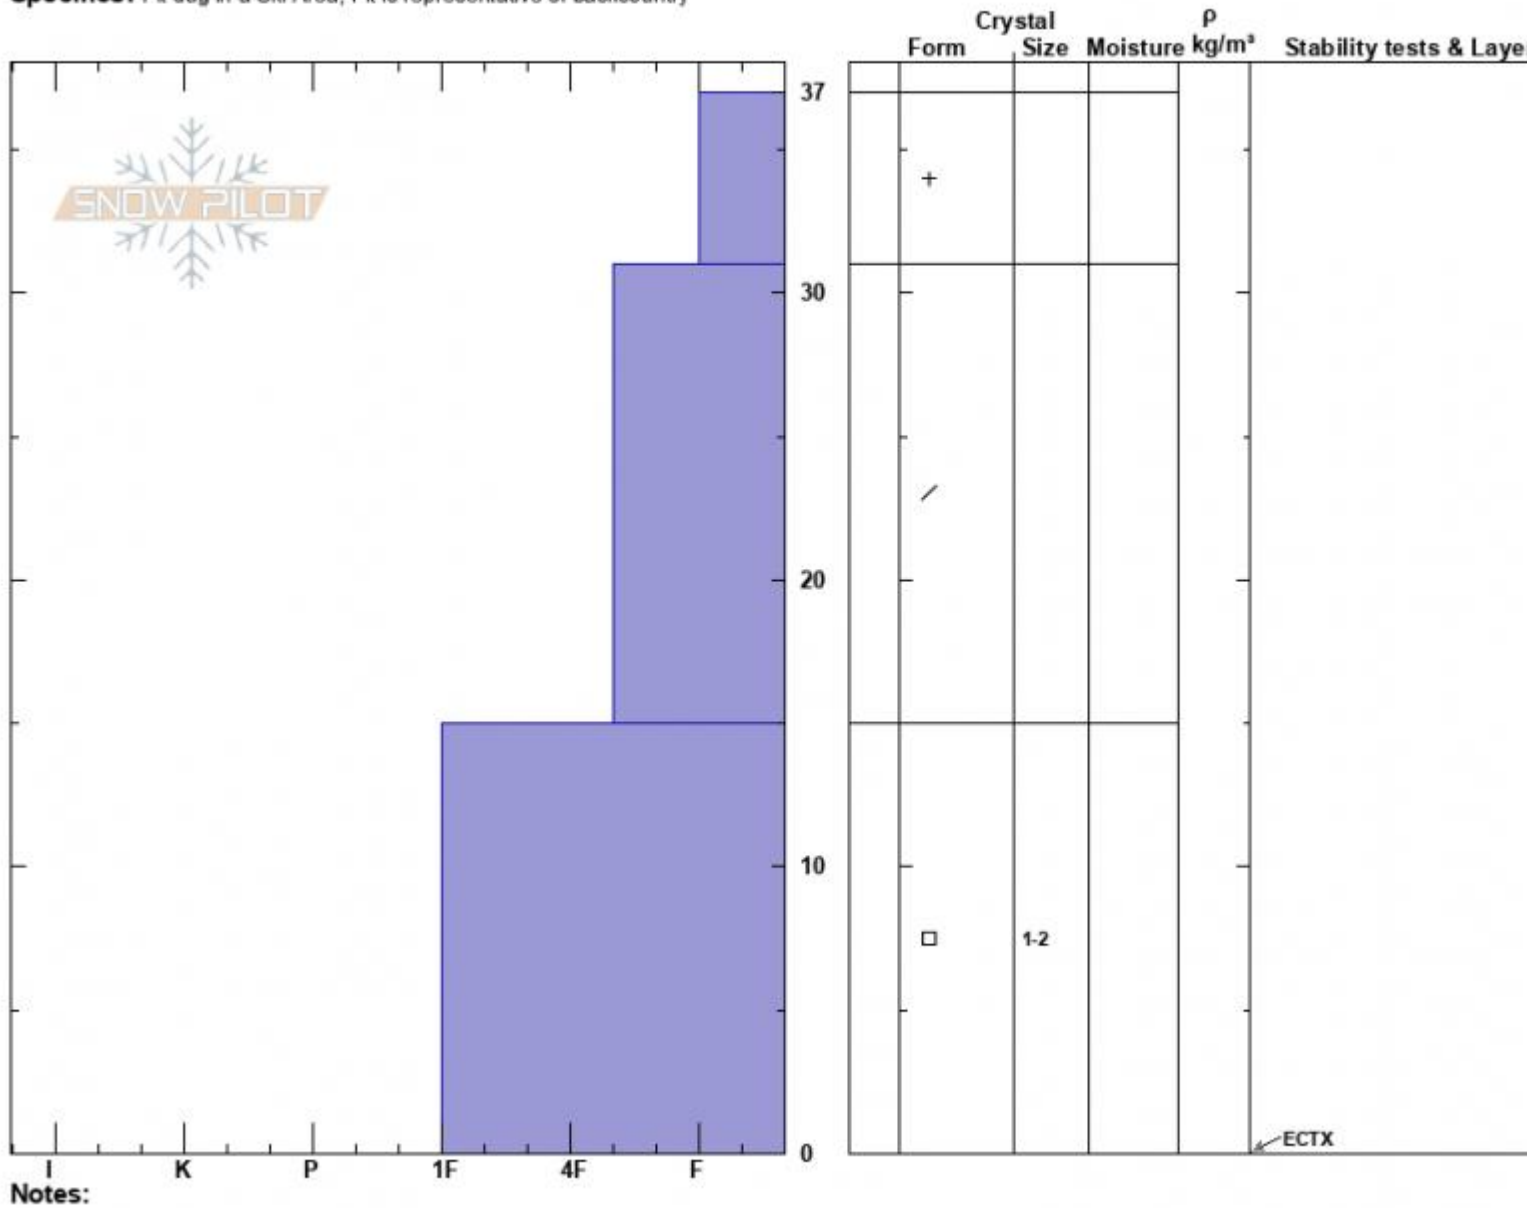

Fingers Meadow  
 Bridger Range  
 MT  
 Elevation: 7921 ft  
 Aspect: 100°  
 Specifics: Pit dug in a Ski Area; Pit is representative of backcountry

Dave Zinn  
 11/15/2022 - 11:15am  
 Co-ord: 45.80559N, -110.92734W  
 Slope Angle: 20°  
 Wind Loading:

Stability: Very Good  
 Air Temperature:  
 Sky Cover: SCT  
 Precipitation: NO  
 Wind: N Light Breeze

HS:37  
 PF:20  
 Layer Notes:

Advisory Region  
 Bridger Range  
 Longitude  
 -110.92W  
 Latitude  
 45.82N  
 Bridger Range, 2022-11-15