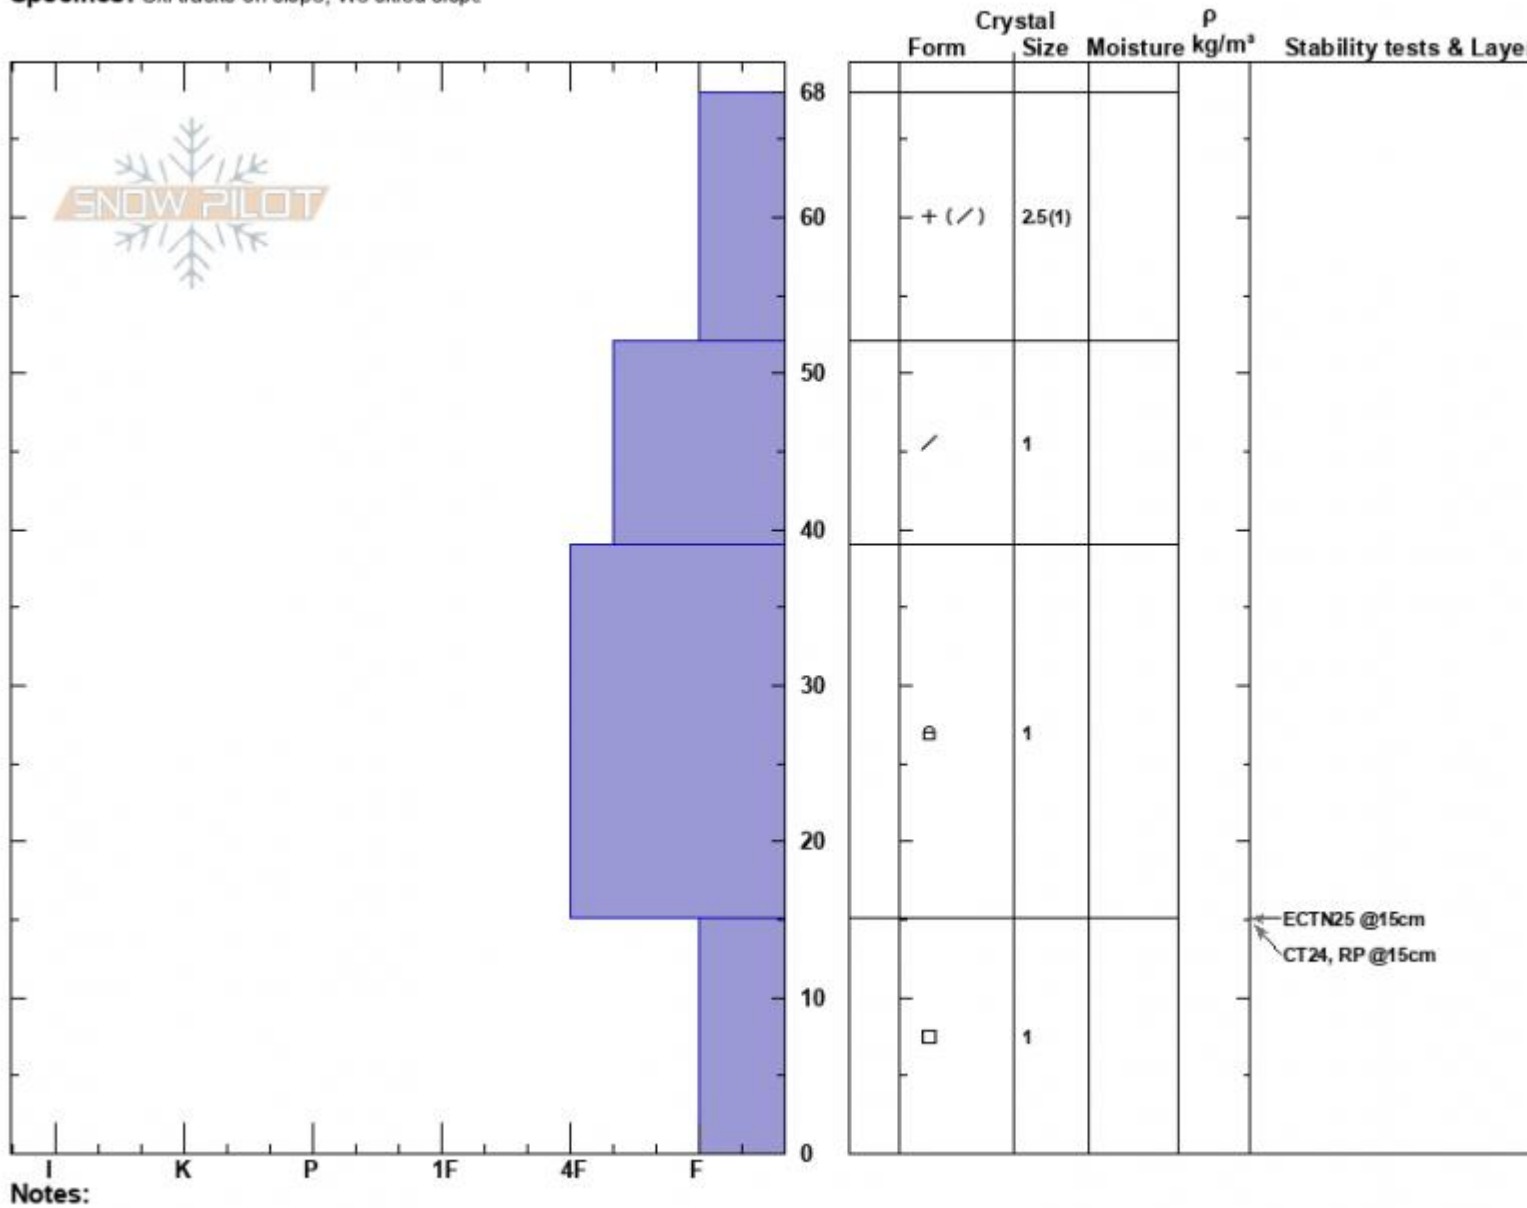

Bacon Rind South
 Madison Range-S
 MT
 Elevation: 8835 ft
 Aspect: E
 Specifics: Ski tracks on slope; We skied slope

Mike Lavery
 11/16/2022 - 10:20am
 Co-ord: 44.95996N, -111.09943W
 Slope Angle: 18°
 Wind Loading:

Stability: Good
 Air Temperature:
 Sky Cover: BKN
 Precipitation: S-1
 Wind: Calm

HS:68
 Layer Notes:
 15-0cm: Problematic layer

Notes:
 Advisory Region
 Southern Madison
 Longitude
 -111.10W
 Latitude
 44.96N
 Southern Madison, 2022-11-17