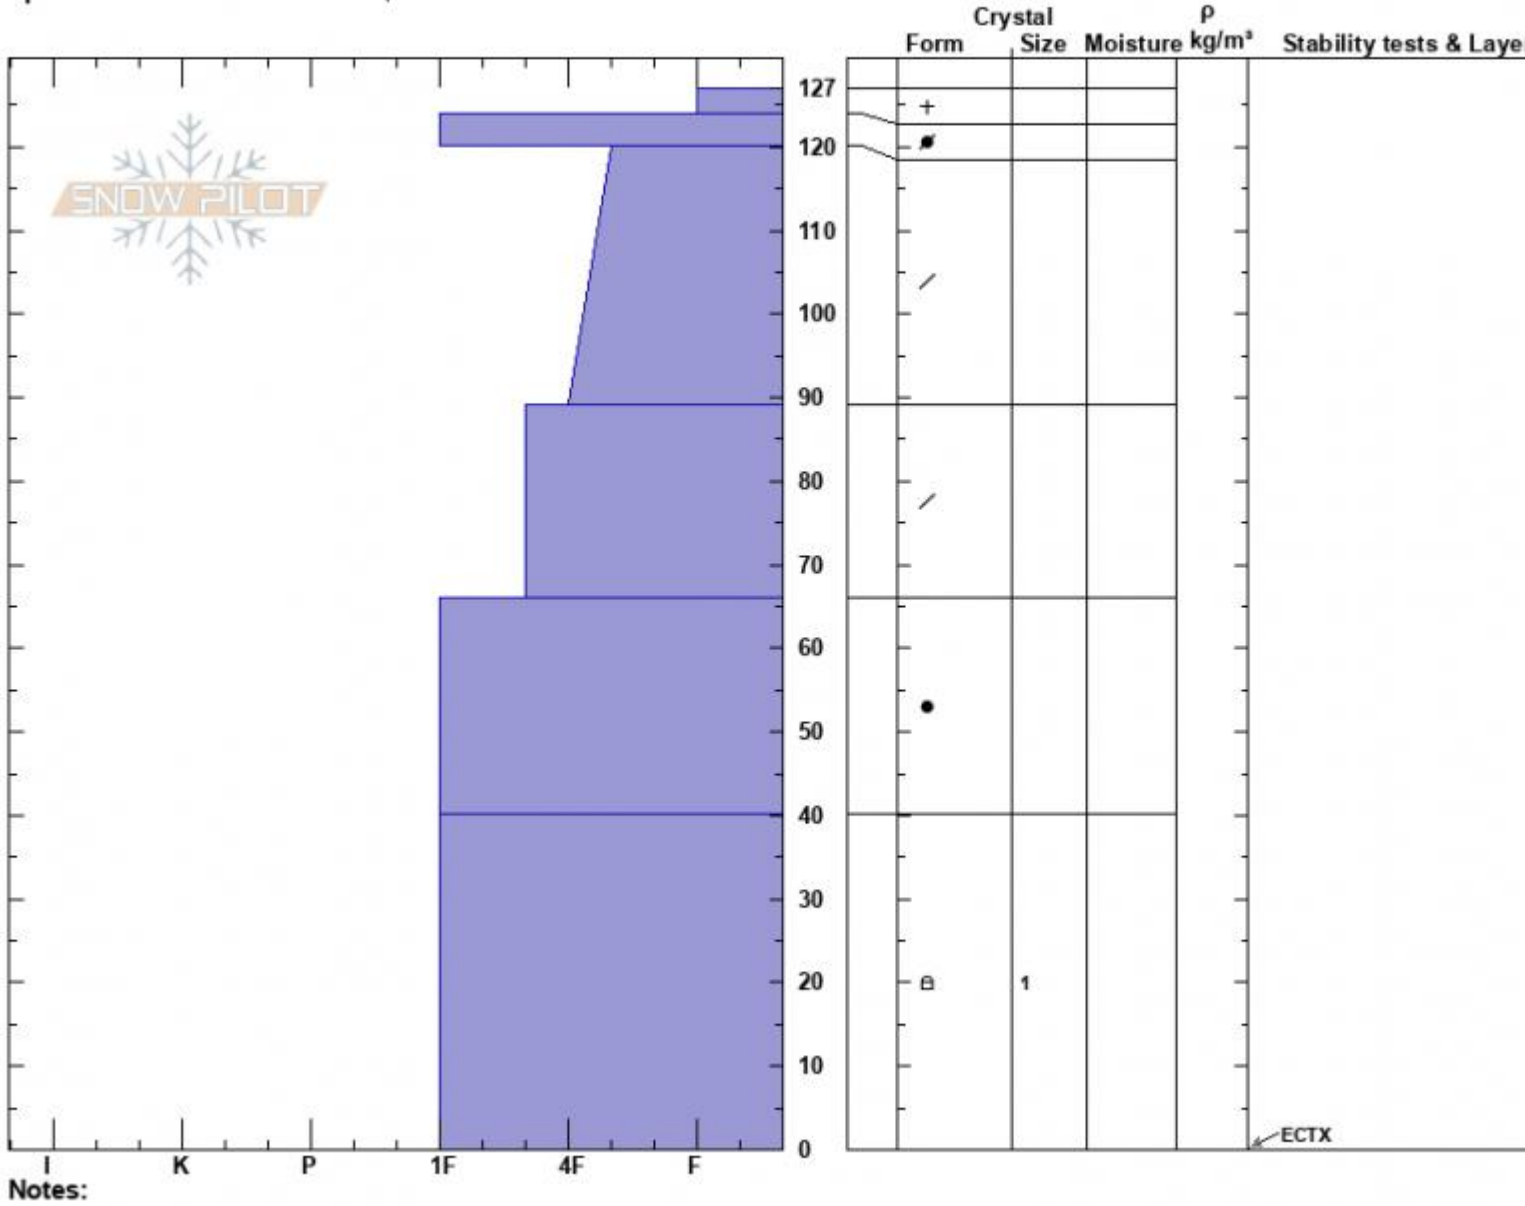

Sawtelle Rd - E Facing
 Centennial Range
 ID
 Elevation: 9377 ft
 Aspect: 80°
 Specifics: Snowmobile tracks on slope

Doug Chabot-Admin
 11/17/2022 - 11:40am
 Co-ord: 44.55880N, -111.44647W
 Slope Angle: 25°
 Wind Loading:

Stability: Good
 Air Temperature: -17°C
 Sky Cover: FEW
 Precipitation: NO
 Wind: Calm

HS:127 Layer Notes:

Advisory Region
 Island Park
 Longitude
 -111.44W
 Latitude
 44.56N
 Island Park, 2022-11-17