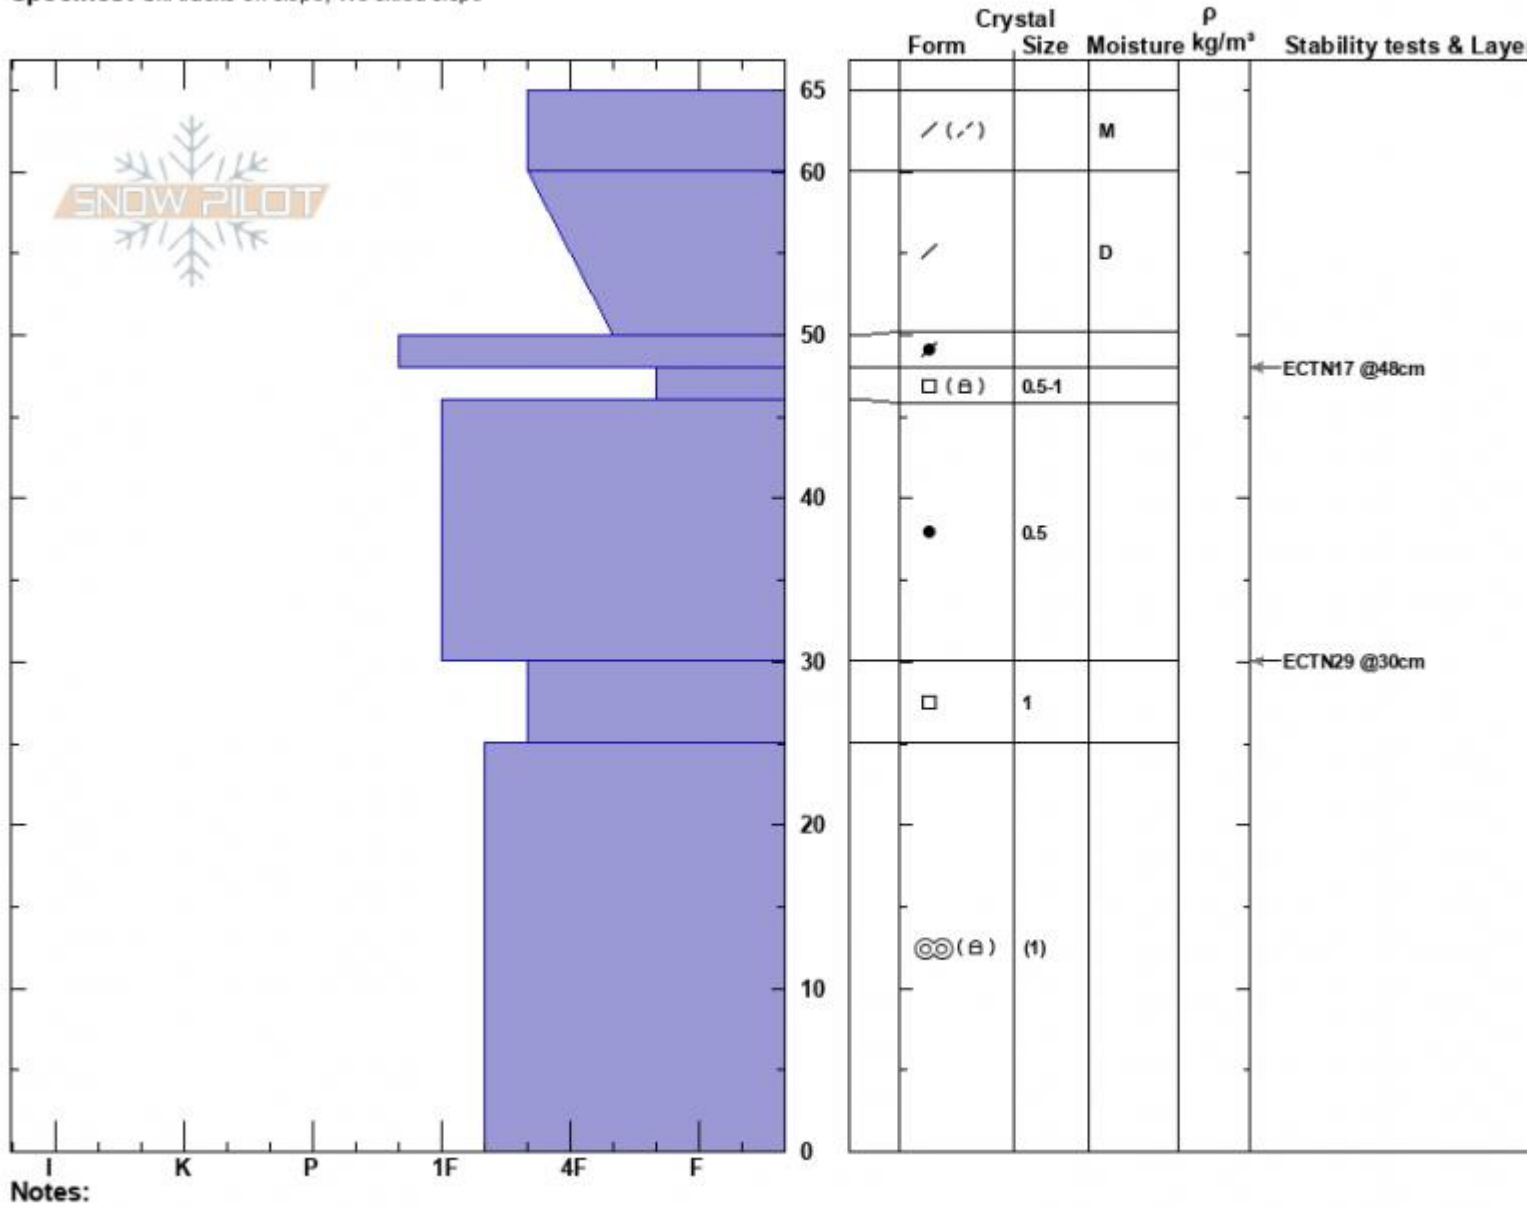

Bradley's meadow  
 Bridger Range  
 MT  
 Elevation: 7800 ft  
 Aspect: 80°  
 Specifics: Ski tracks on slope; We skied slope

Alex Marienthal  
 11/25/2022 - 12:44pm  
 Co-ord: 45.83030N, -110.92707W  
 Slope Angle: 21°  
 Wind Loading: yes

Stability: Good  
 Air Temperature: 7°C  
 Sky Cover: FEW  
 Precipitation: NO  
 Wind: Calm

HS:65  
 Layer Notes:  
 48-46cm: Problematic layer

Advisory Region  
 Bridger Range  
 Longitude  
 -110.93W

Latitude

45.83N

Bridger Range, 2022-11-26