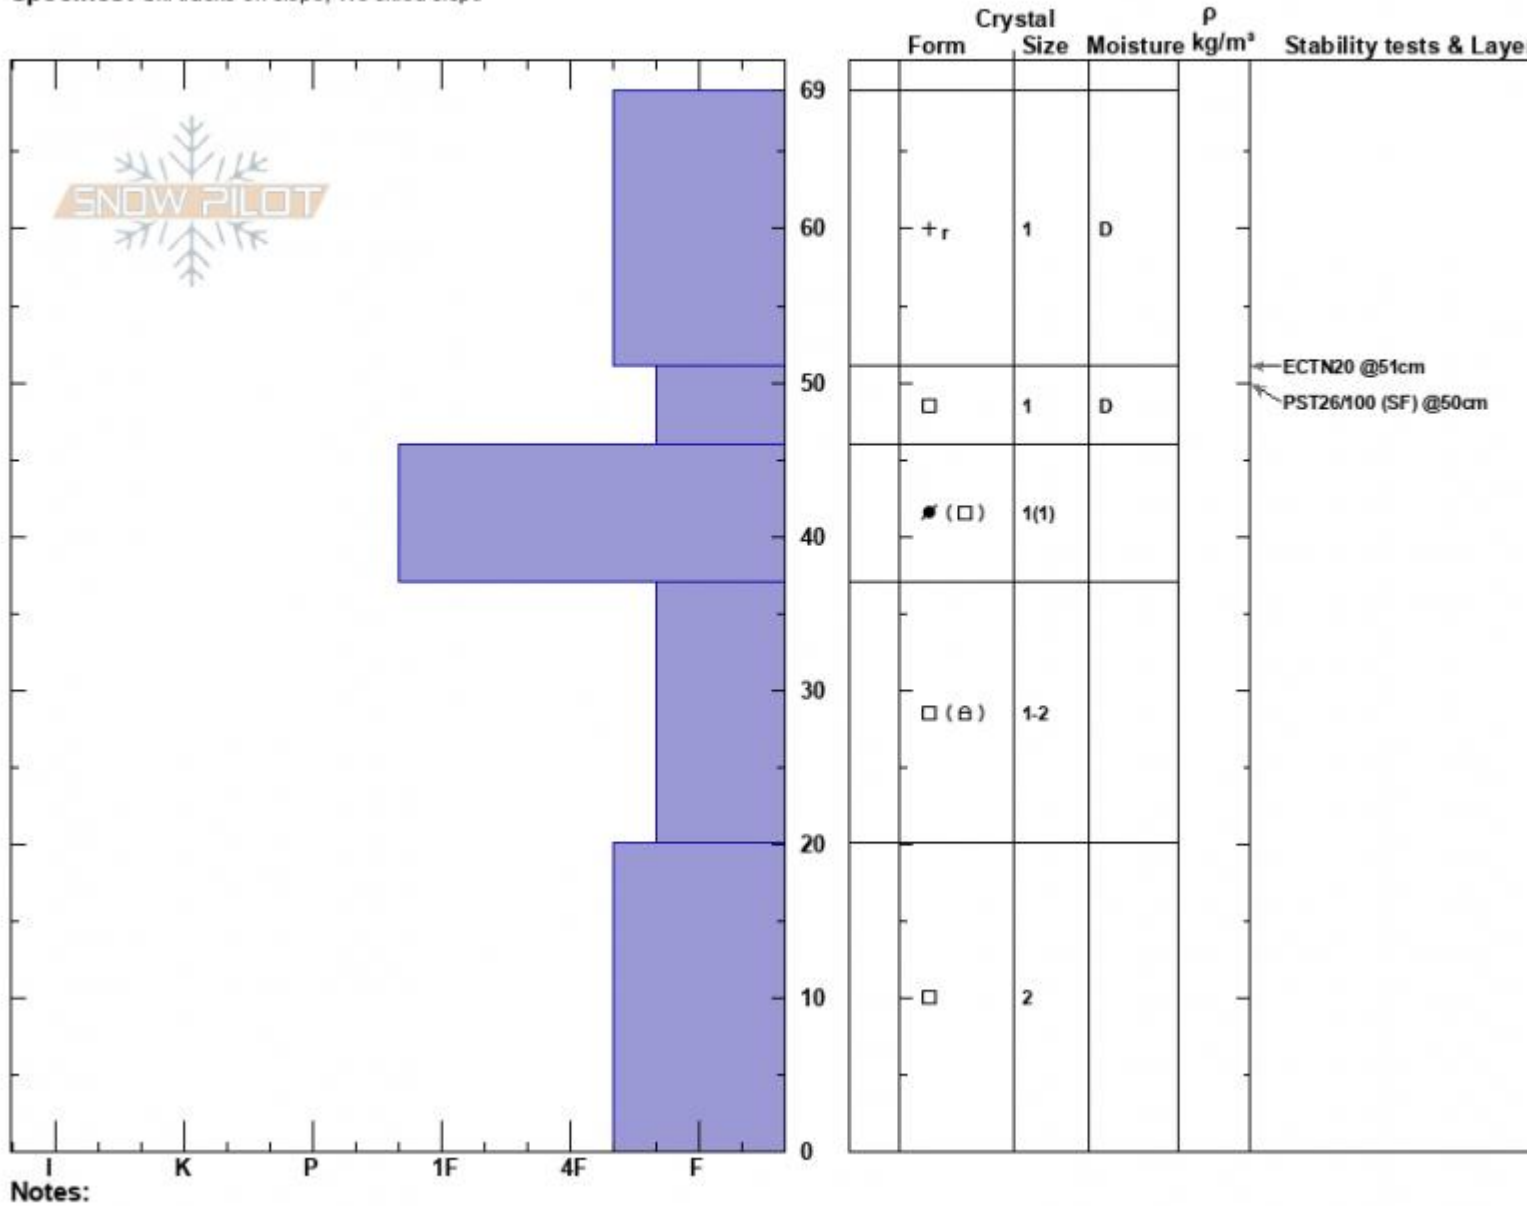

The Ramp
 Bridger Range
 MT
 Elevation: 8185 ft
 Aspect: 45°
 Specifics: Ski tracks on slope; We skied slope

Alex Marienthal
 11/25/2022 - 1:21pm
 Co-ord: 45.82903N, -110.93135W
 Slope Angle: 35°
 Wind Loading: previous

Stability: Good
 Air Temperature: 6.5°C
 Sky Cover: FEW
 Precipitation: NO
 Wind: Calm

HS:69
 Layer Notes:
 51-46cm: Problematic layer

Advisory Region
 Bridger Range
 Longitude
 -110.93W

Latitude

45.83N

Bridger Range, 2022-11-26