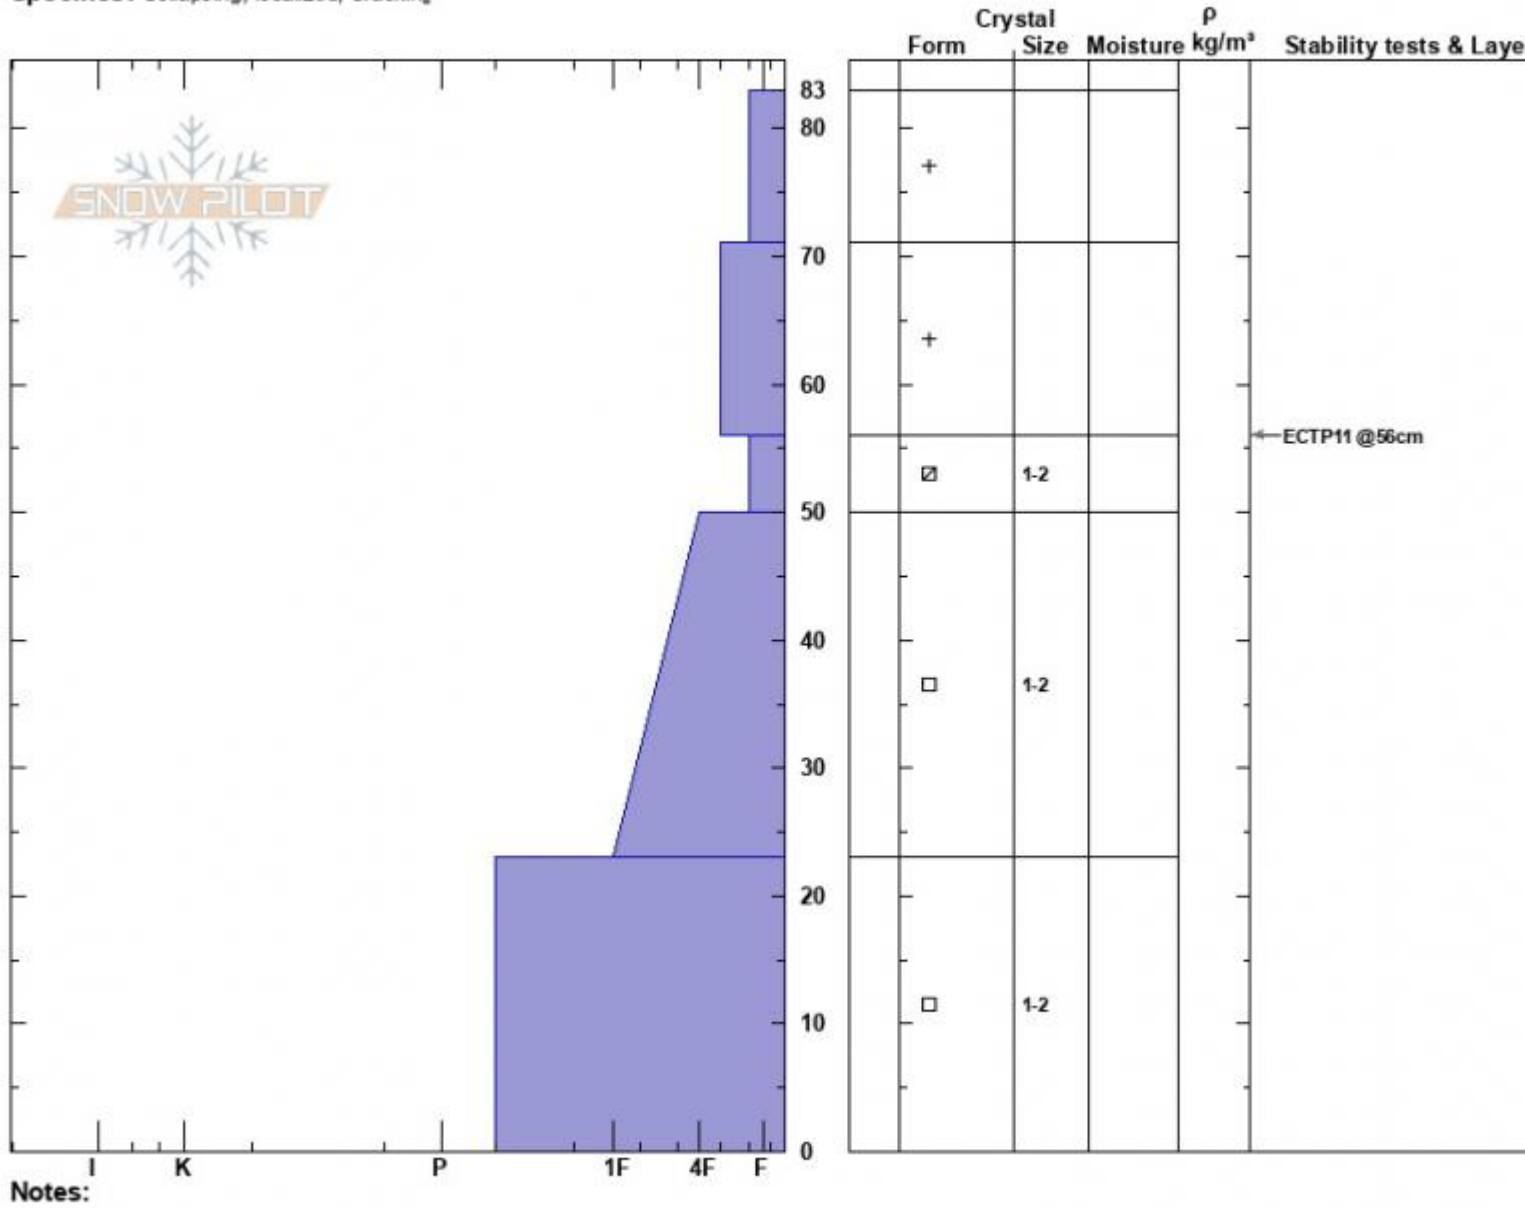

Whumpf-WYellow
 Lionhead Range
 MT
 Elevation: 8573 ft
 Aspect: 45°
 Specifics: Collapsing, localized; Cracking

Alex Haddad
 11/28/2022 - 12:38pm
 Co-ord: 44.70610N, -111.30330W
 Slope Angle: 20°
 Wind Loading: previous

Stability: Poor
 Air Temperature:
 Sky Cover: CLR
 Precipitation: NO
 Wind: Calm

HS:83
 PF:35
 PS:10
 Layer Notes:
 56-50cm:Problematic layer

Advisory Region
 Lionhead Range
 Longitude
 -111.32W
 Latitude
 44.71N
 Lionhead Range, 2022-11-29