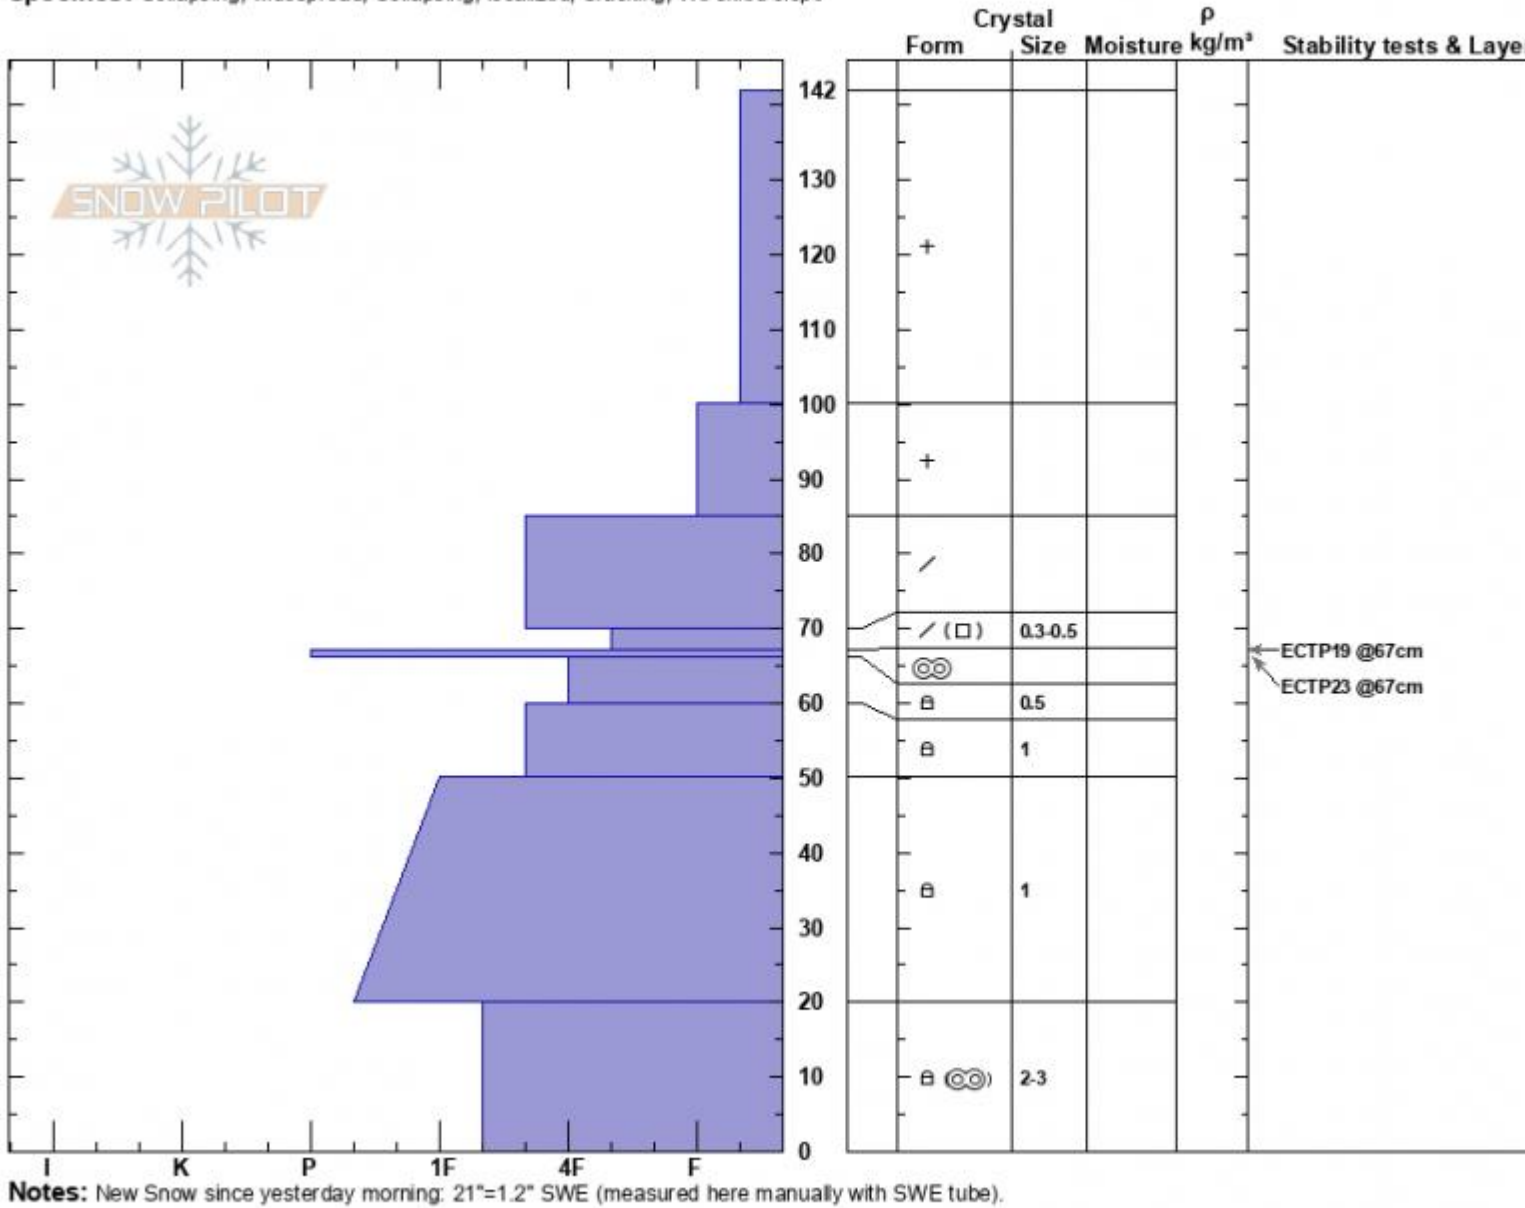

Scotch Bonnet  
 Cooke City  
 MT  
 Elevation: 9620 ft  
 Aspect: 166°  
 Specifics: Collapsing, widespread; Collapsing, localized; Cracking; We skied slope

Alex Marienthal  
 12/01/2022 - 2:15pm  
 Co-ord: 45.06983N, -109.94493W  
 Slope Angle: 20°  
 Wind Loading: no

Stability:  
 Air Temperature:  
 Sky Cover: OVC  
 Precipitation: S2  
 Wind: S Moderate

HS:142 Layer Notes:  
 PF:100 70-67cm:Problematic layer  
 PS:45

Advisory Region  
 Cooke City  
 Longitude  
 -109.95W  
 Latitude  
 45.07N  
 Cooke City, 2022-12-01