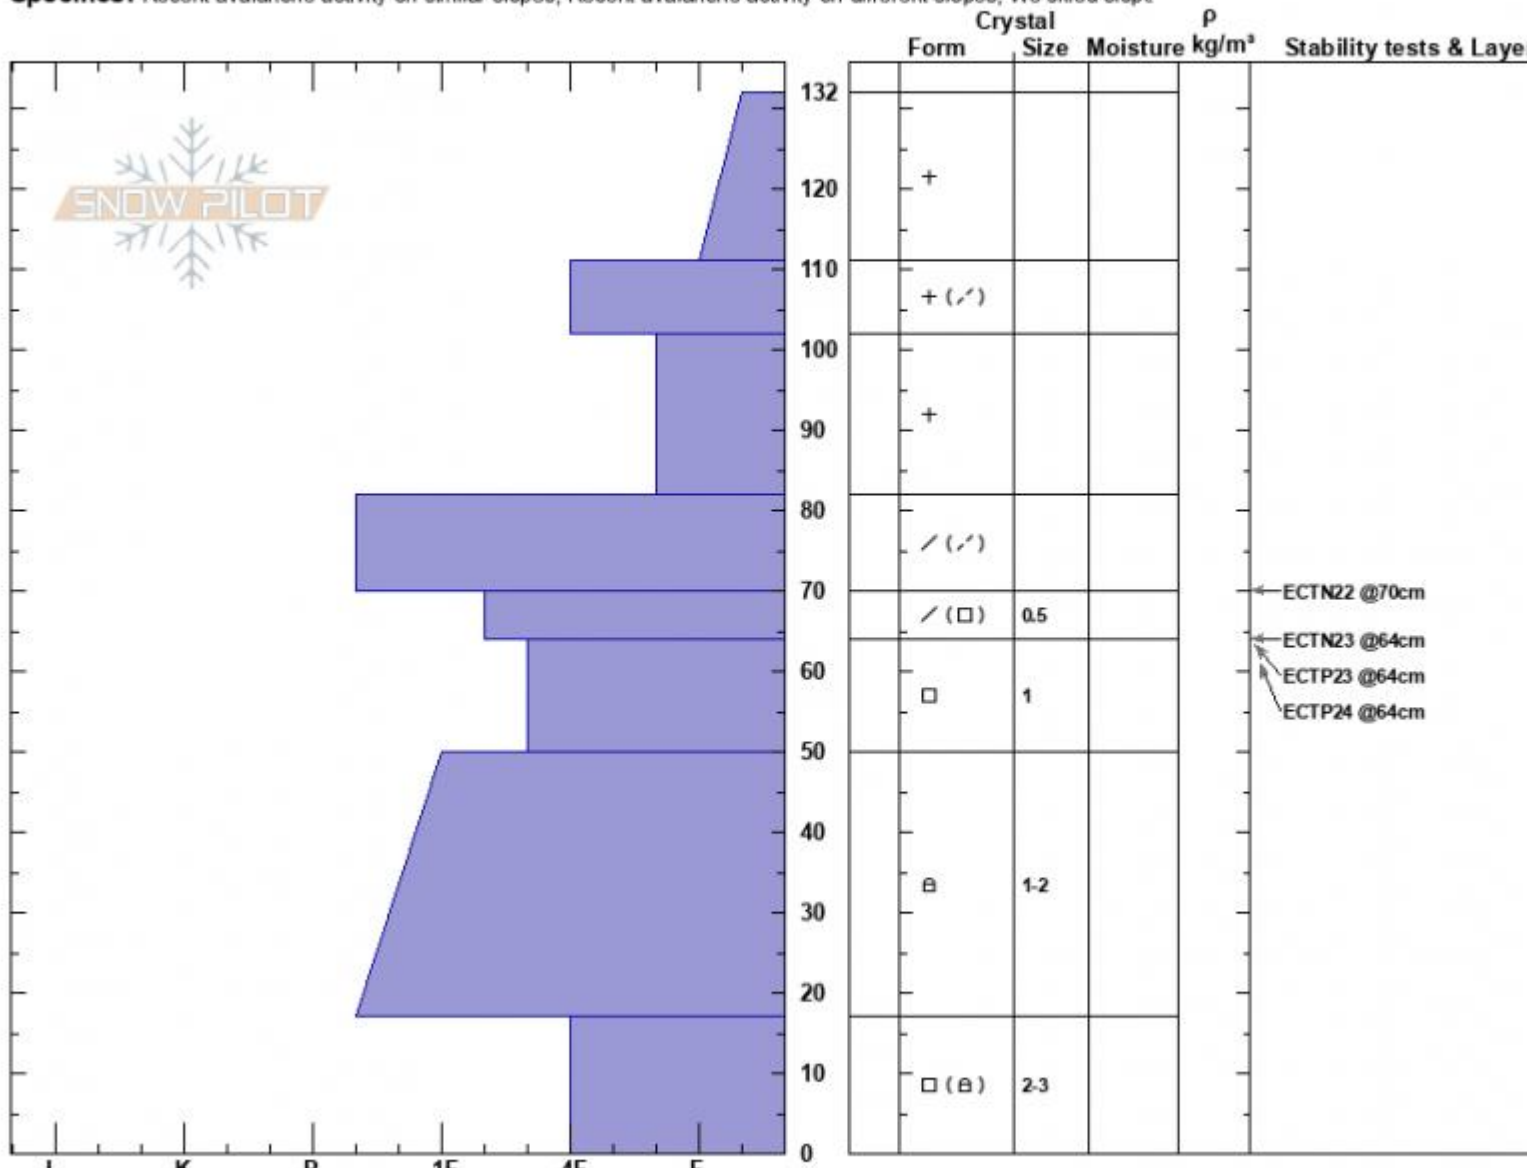

West Henderson  
 Cooke City  
 MT  
 Elevation: 9550 ft  
 Aspect: 230°

Alex Marienthal  
 12/02/2022 - 3:30pm  
 Co-ord: 45.04497N, -109.94443W  
 Slope Angle: 25°  
 Wind Loading: previous

Stability: Poor  
 Air Temperature:  
 Sky Cover: BKN  
 Precipitation: S-1  
 Wind: SW Light Breeze

HS:132 Layer Notes:  
 64-50cm: Problematic layer

Specifics: Recent avalanche activity on similar slopes; Recent avalanche activity on different slopes; We skied slope

Notes: Recent natural avalanches suspected to have broken on layer similar to layer with ECTPs in this pit @ 64cm.

Advisory Region  
 Cooke City  
 Longitude  
 -109.95W  
 Latitude  
 45.05N  
 Cooke City, 2022-12-02