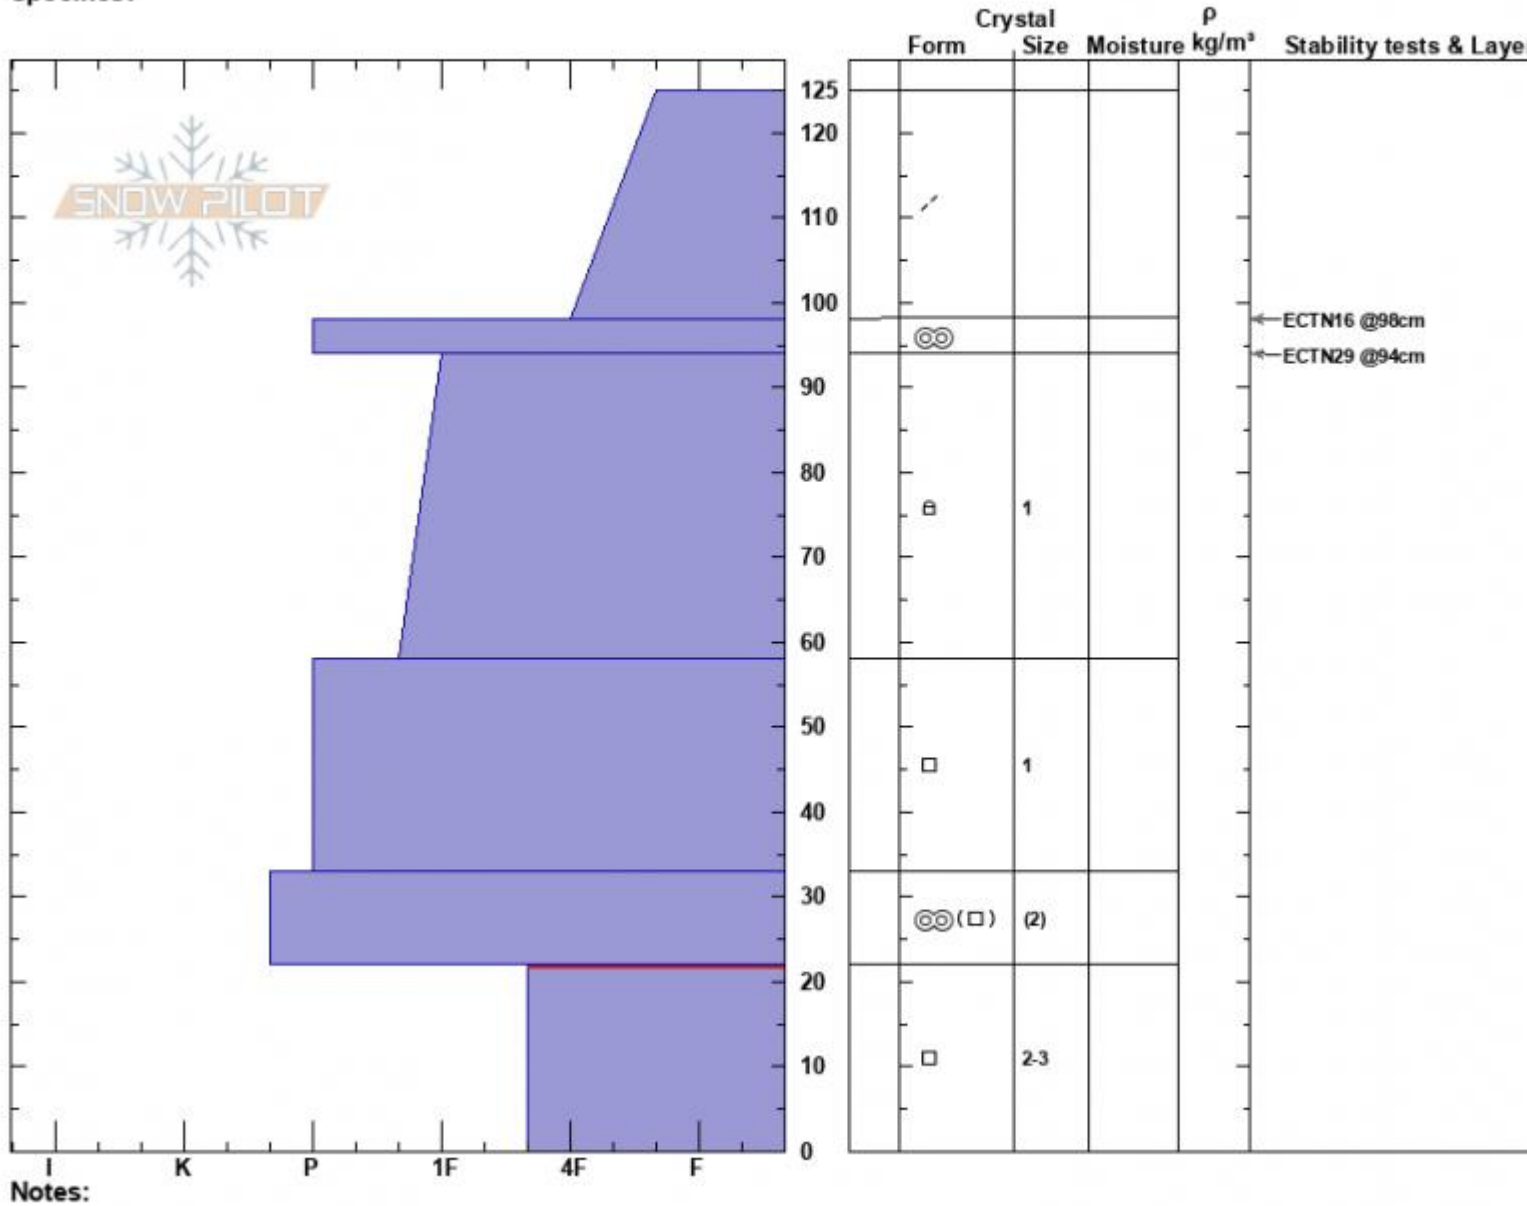

Wapiti Ridge  
 Madison Range-S  
 MT  
 Elevation: 9263 ft  
 Aspect: 190°  
 Specifics:

Dave Zinn  
 12/02/2022 - 2:30pm  
 Co-ord: 44.96578N, -111.31703W  
 Slope Angle: 10°  
 Wind Loading: previous

Stability:  
 Air Temperature:  
 Sky Cover: FEW  
 Precipitation: NO  
 Wind: S Light Breeze

HS:125    **Layer Notes:**  
 22-0cm: Problematic layer

Notes:  
 Advisory Region  
 Southern Madison  
 Longitude  
 -111.31W  
 Latitude  
 44.96N  
 Southern Madison, 2022-12-03