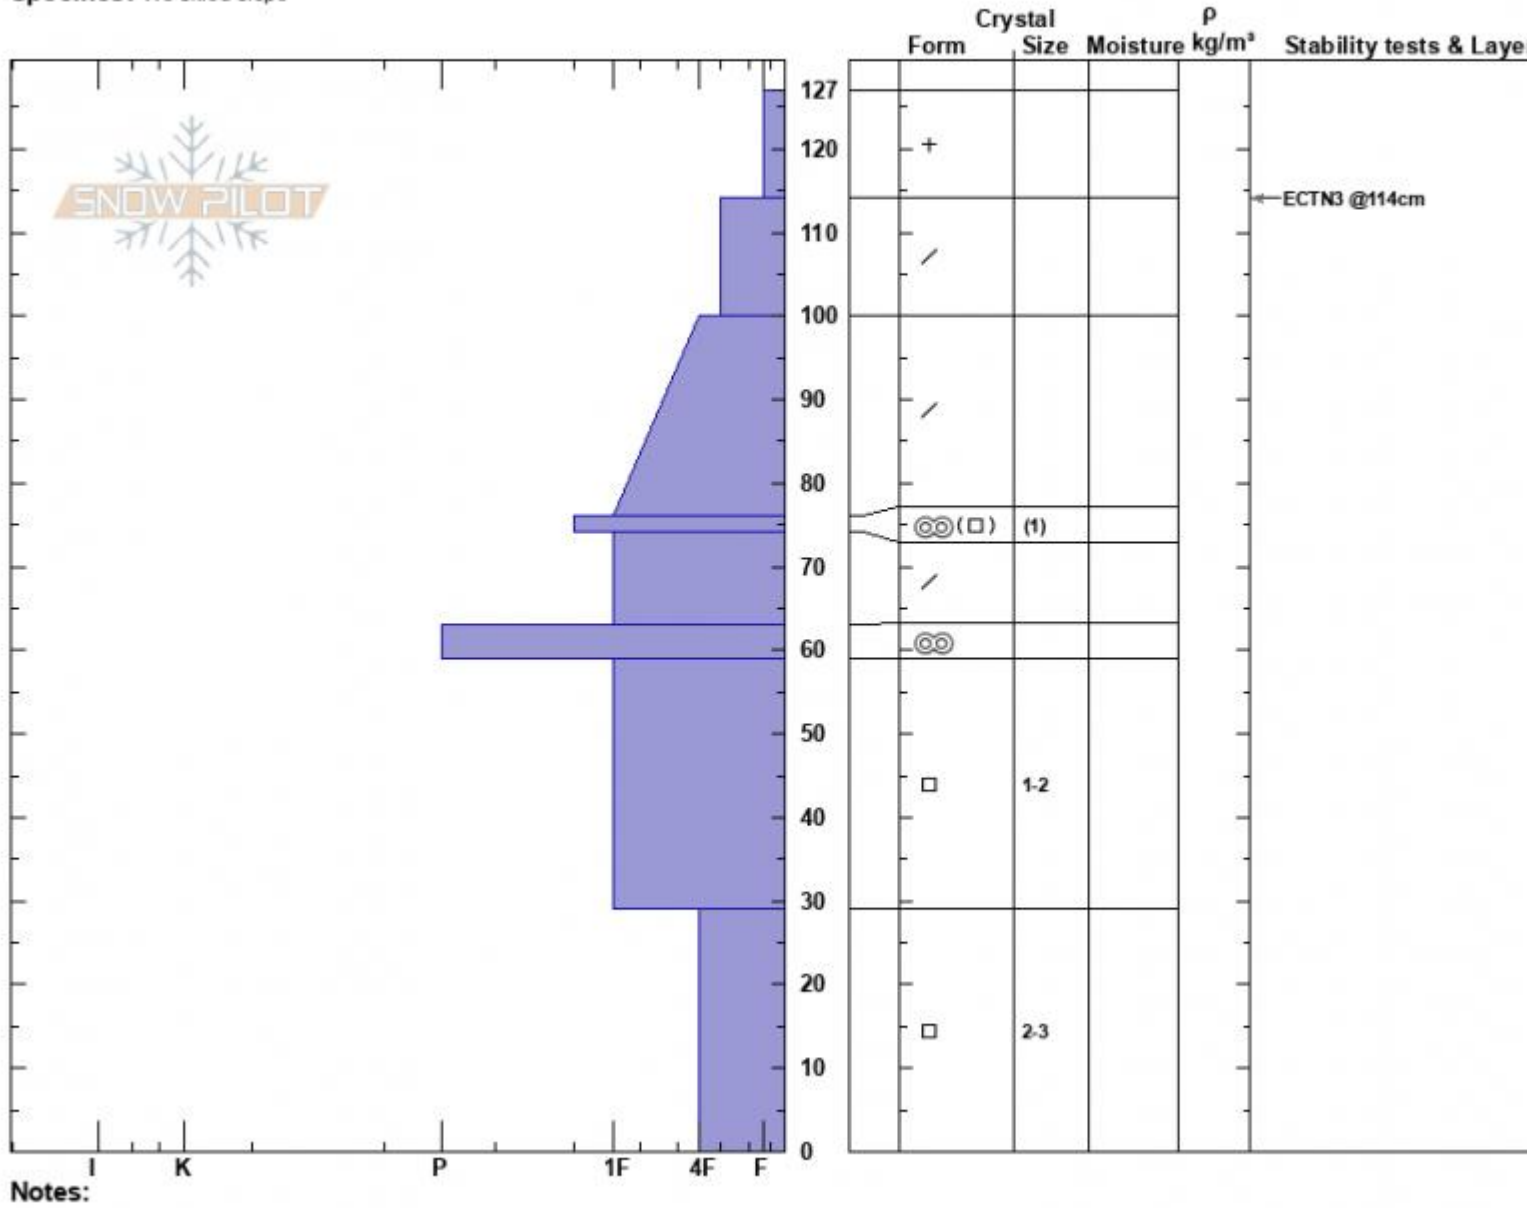

Divide Peak SE
 Gallatin Range-N
 MT
 Elevation: 9618 ft
 Aspect: 120°
 Specifics: We skied slope

Alex Haddad
 12/05/2022 - 1:37pm
 Co-ord: 45.40250N, -110.97060W
 Slope Angle: 28°
 Wind Loading: no

Stability: Good
 Air Temperature:
 Sky Cover: OVC
 Precipitation: S-1
 Wind: W Light Breeze

HS:127
 PF:65
 PS:30
 Layer Notes:
 127-114cm: Problematic layer

Advisory Region
 Northern Gallatin
 Longitude
 -110.98W
 Latitude
 45.40N
 Northern Gallatin, 2022-12-05