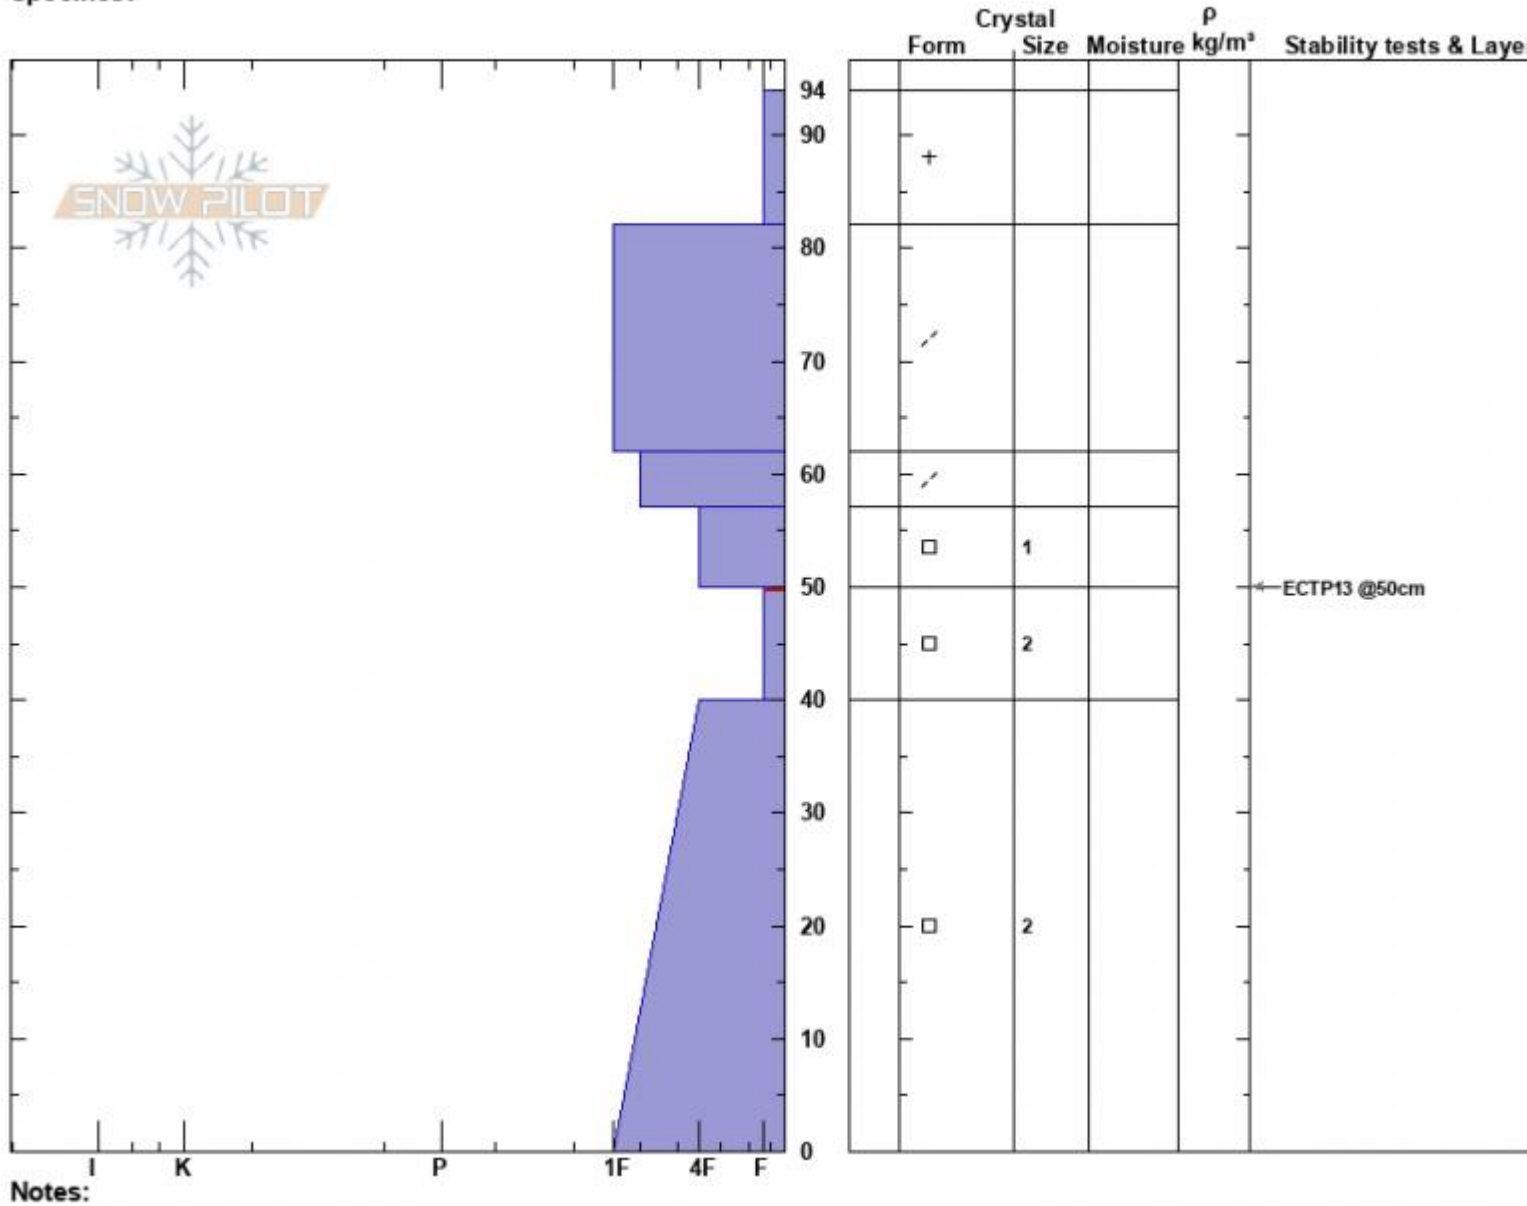

Sunlight Basin
 Madison Range-S
 MT
 Elevation: 9429 ft
 Aspect: 90°
 Specifics:

Alex Haddad
 12/07/2022 - 11:38am
 Co-ord: 44.97500N, -111.31390W
 Slope Angle: 28°
 Wind Loading: no

Stability: Poor
 Air Temperature:
 Sky Cover: FEW
 Precipitation: NO
 Wind: Calm

HS:94
 PF:45
 Layer Notes:
 50-40cm: Problematic layer

Advisory Region
 Southern Madison
 Longitude
 -111.31W
 Latitude
 44.97N
 Southern Madison, 2022-12-07