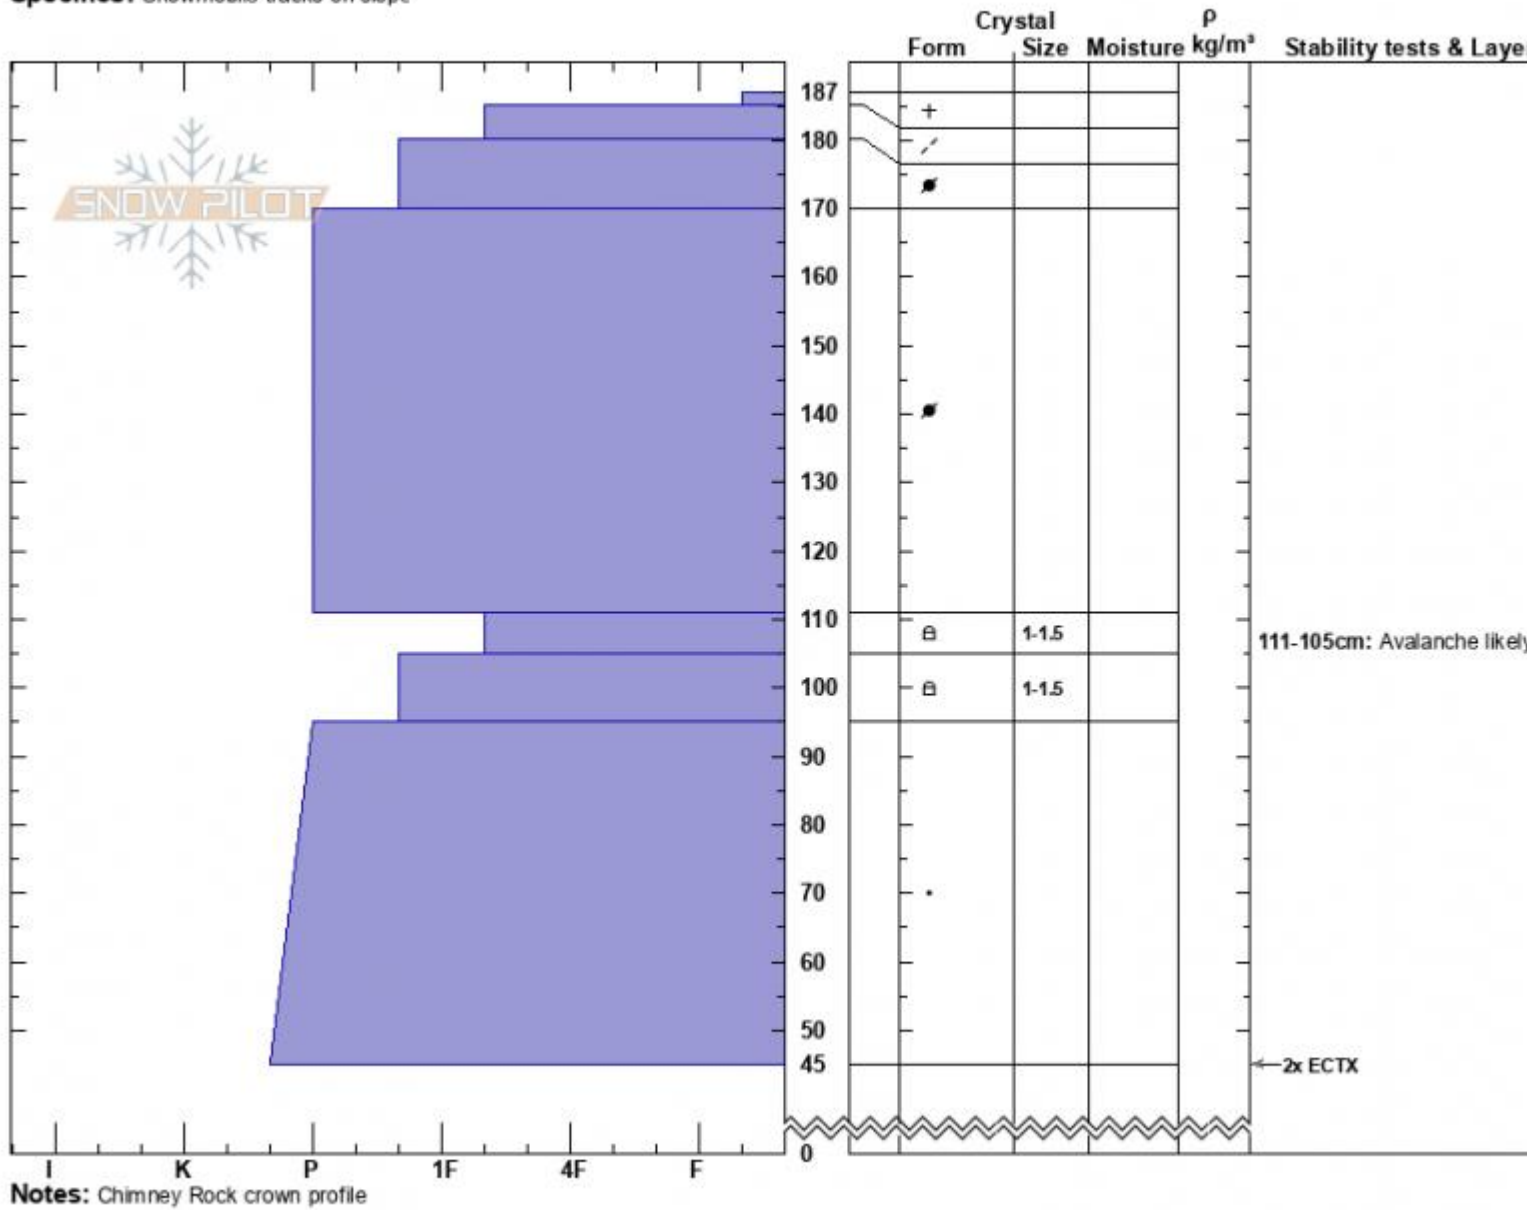

Chimney Rock Crown  
 Beartooths  
 MT  
 Elevation: 9733 ft  
 Aspect: 315°  
 Specifics: Snowmobile tracks on slope

Zach Peterson  
 12/08/2022 - 11:45pm  
 Co-ord: 45.05521N, -109.95679W  
 Slope Angle:  
 Wind Loading: previous

Stability:  
 Air Temperature:  
 Sky Cover: BKN  
 Precipitation: NO  
 Wind: Calm

HS:187 Layer Notes:  
 111-105cm: Avalanche likely brok

Crown of avalanche that was triggered 12/6/22. AMu-R2-D2-O

Advisory Region  
 Cooke City  
 Longitude  
 -109.96W  
 Latitude  
 45.05N