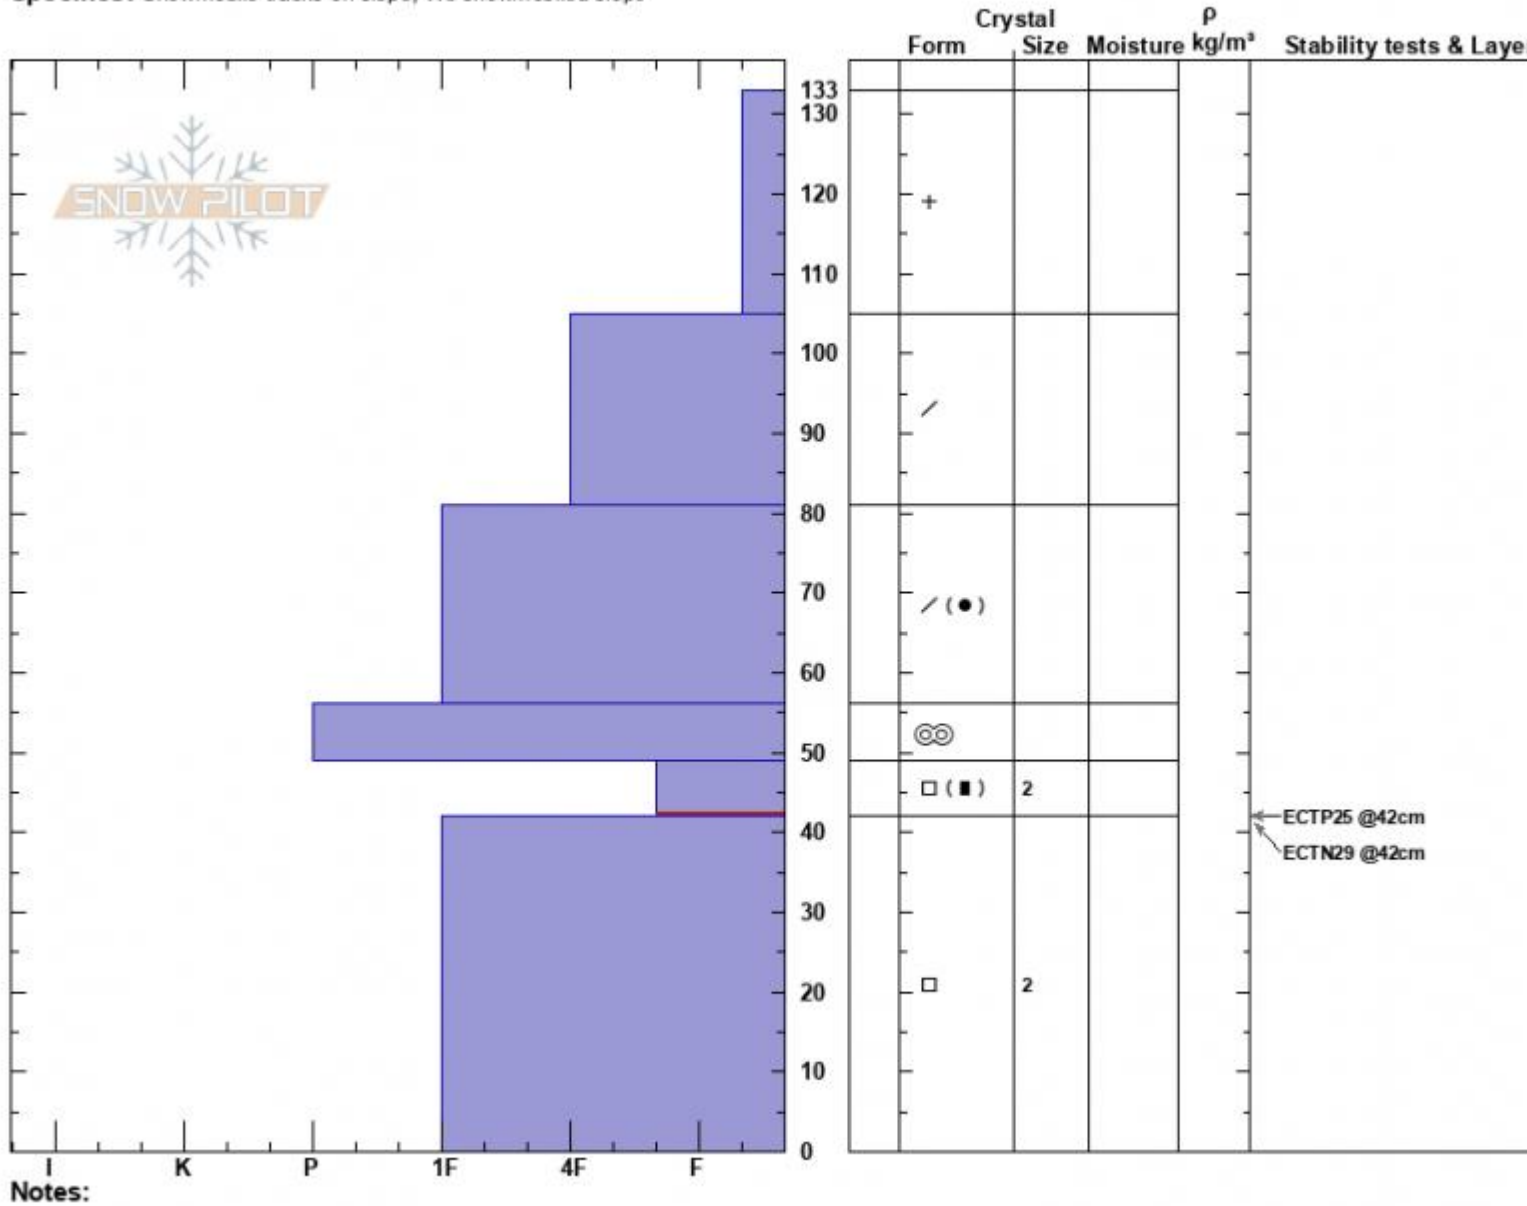

Yale Creek Low  
 Centennial Range  
 ID  
 Elevation: 8000 ft  
 Aspect: 190°  
 Specifics: Snowmobile tracks on slope; We snowmobiled slope

Ian Hoyer  
 12/09/2022 - 12:00pm  
 Co-ord: 44.53721N, -111.43746W  
 Slope Angle: 20°  
 Wind Loading: no

Stability: Poor  
 Air Temperature:  
 Sky Cover: OVC  
 Precipitation: S2  
 Wind: Calm

HS:133 Layer Notes:  
 PF:80 49-42cm:Problematic layer

Notes:  
 Advisory Region  
 Island Park  
 Longitude  
 -111.46W  
 Latitude  
 44.55N  
 Island Park, 2022-12-09