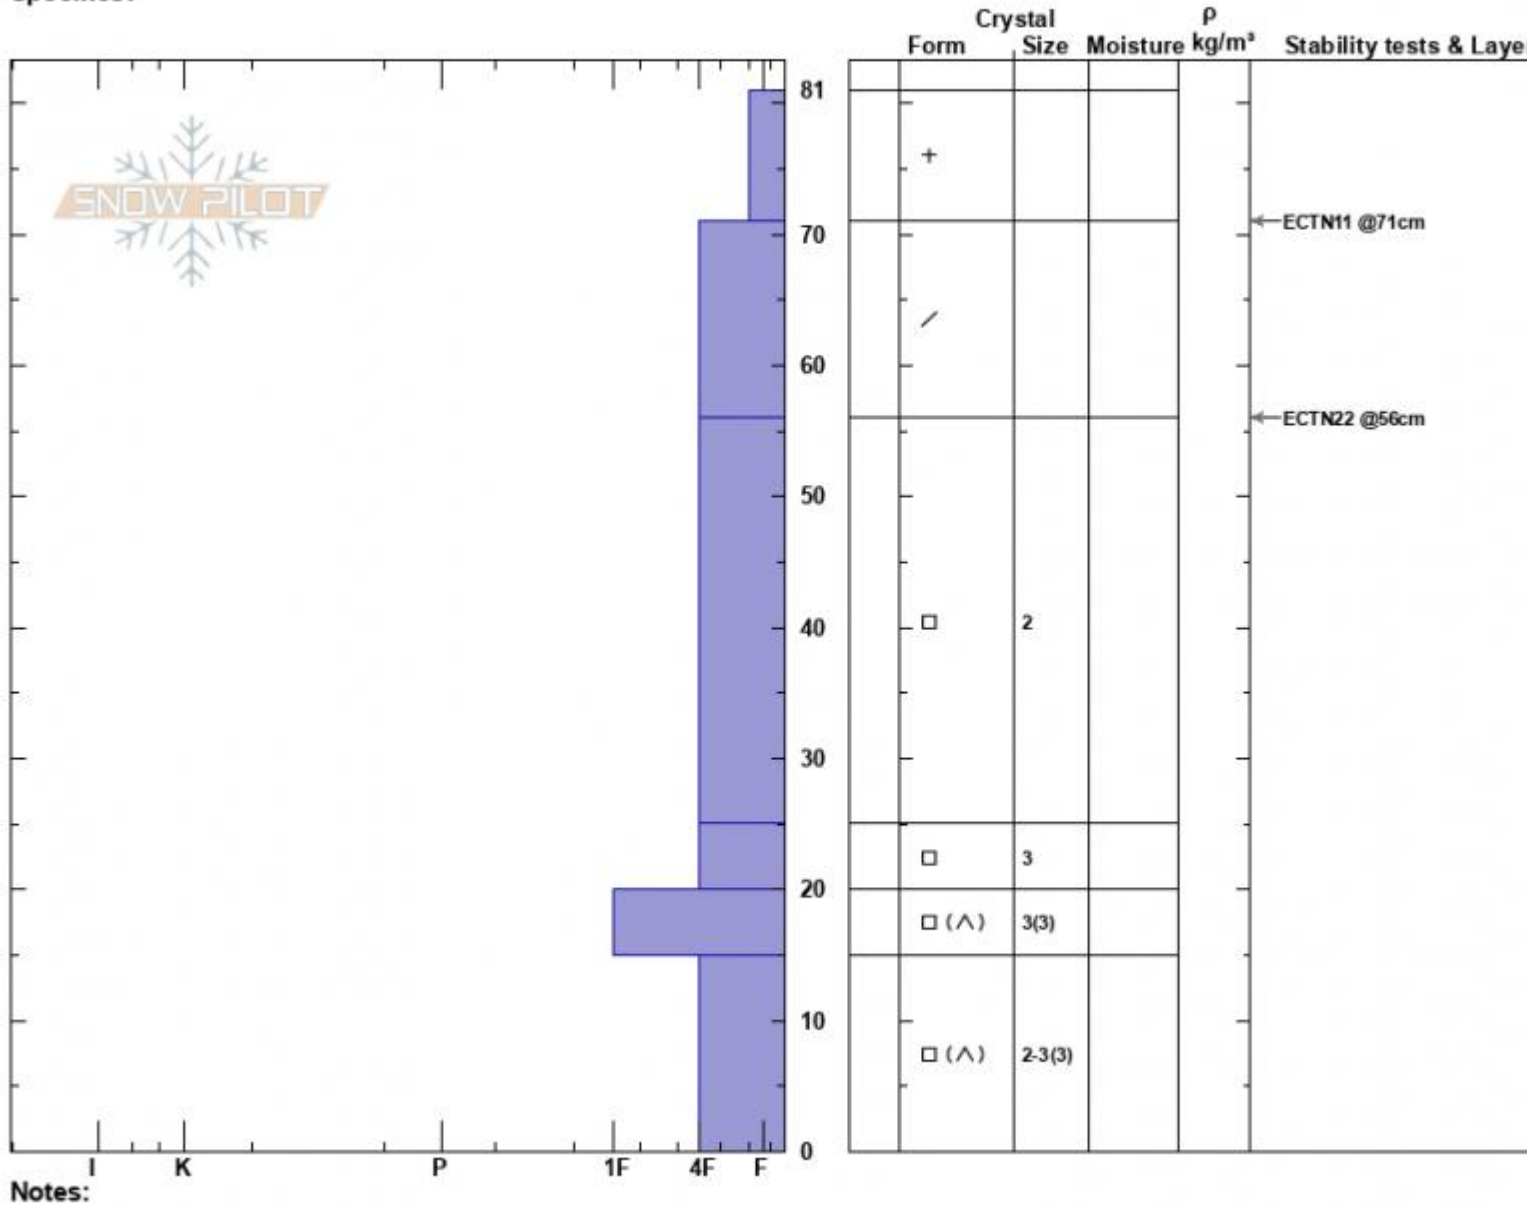

Mt. Ellis Approach  
 Gallatin Range-N  
 MT  
 Elevation: 7705 ft  
 Aspect: 52°  
 Specifics:

Alex Haddad  
 12/12/2022 - 12:52pm  
 Co-ord: 45.58167N, -110.95670W  
 Slope Angle: 22°  
 Wind Loading: no

Stability: Fair  
 Air Temperature:  
 Sky Cover: OVC  
 Precipitation: S-1  
 Wind: E Light Breeze

HS:81  
 PF:45  
 PS: 15  
 Layer Notes:  
 56-25cm: Problematic layer

Advisory Region  
 Northern Gallatin  
 Longitude  
 -110.96W  
 Latitude  
 45.58N  
 Northern Gallatin, 2022-12-12