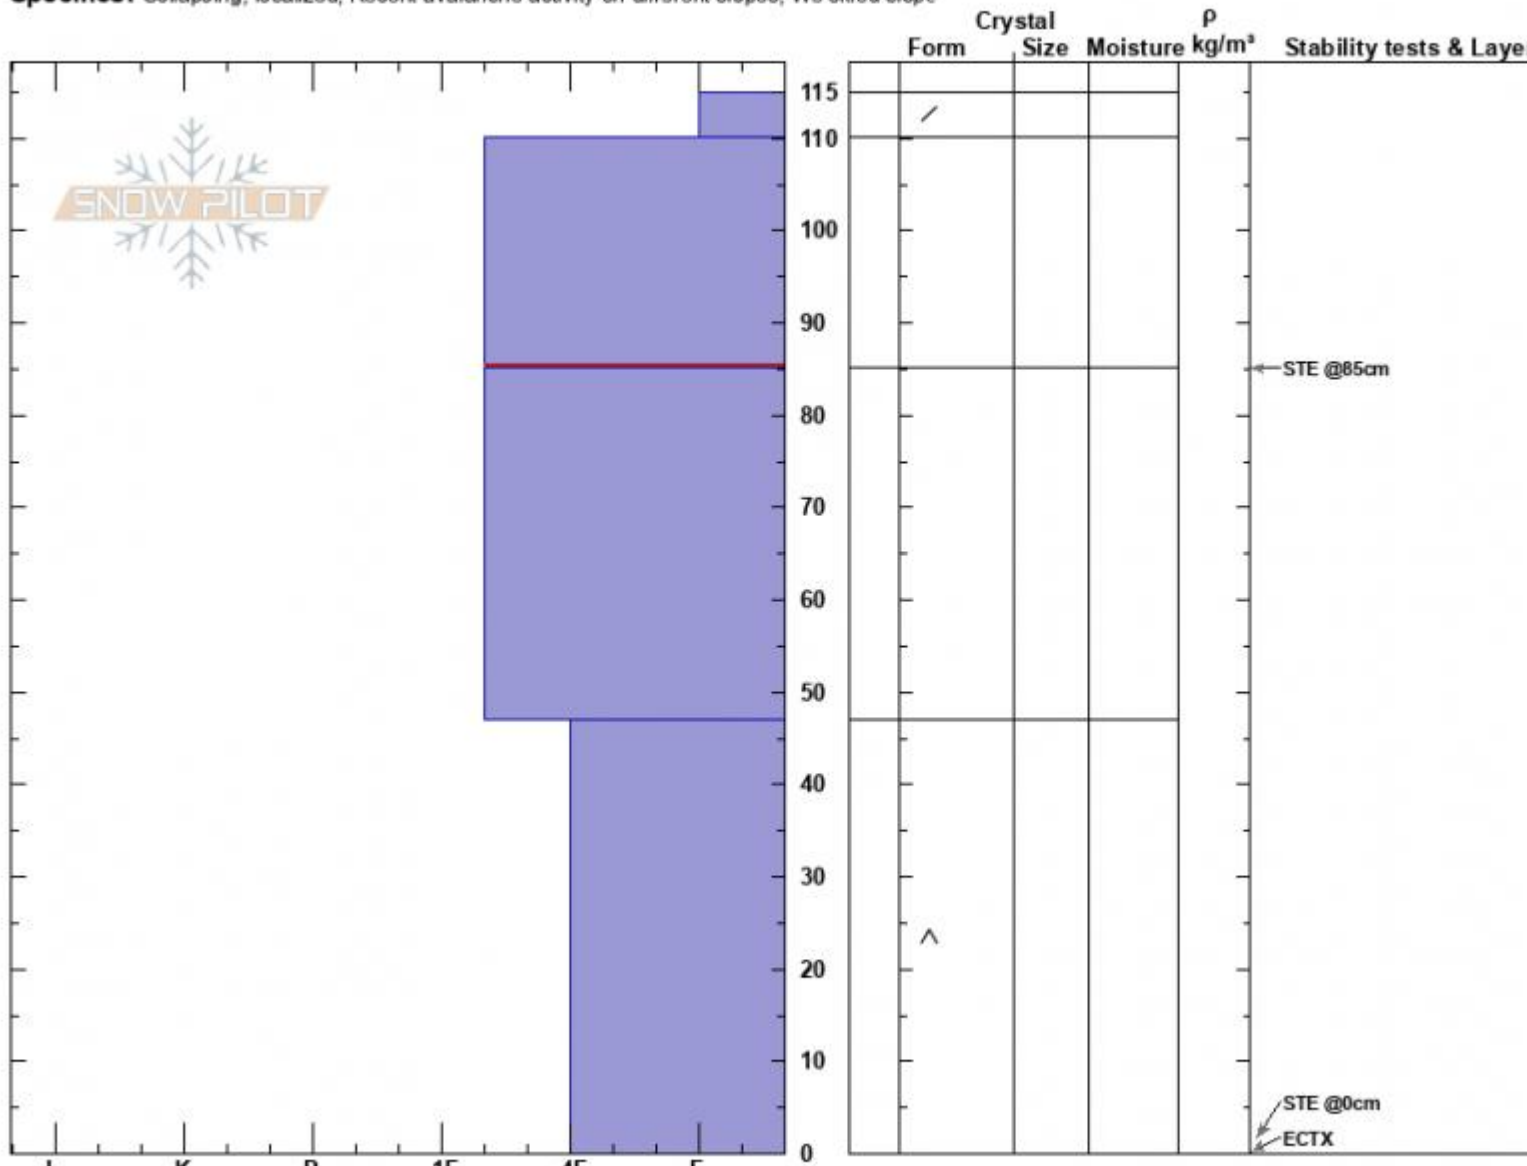

Upper Pebble  
 Absaroka Range  
 MT  
 Elevation: 180 ft  
 Aspect: 50°

Don Carroll  
 12/13/2022 - 1:00pm  
 Co-ord: 45.03321N, -110.04276W  
 Slope Angle: 27°  
 Wind Loading: yes

Stability:  
 Air Temperature: 25°F  
 Sky Cover: FEW  
 Precipitation: NO  
 Wind: Light Breeze

HS:115  
 PF:30  
 PS: 15  
 Layer Notes:  
 110-85cm: Problematic layer

Specifics: Collapsing, localized; Recent avalanche activity on different slopes; We skied slope

Notes: Submitted on behalf of Silver Gate Lodging, much wind effected, some wumpling on ridge above 8500; saw avalanches from last week cycle; no pro all way to ground with shovel

Advisory Region  
 Out of Advisory Area  
 Longitude  
 -110.03W  
 Latitude  
 45.03N  
 Out of Advisory Area, 2022-12-14