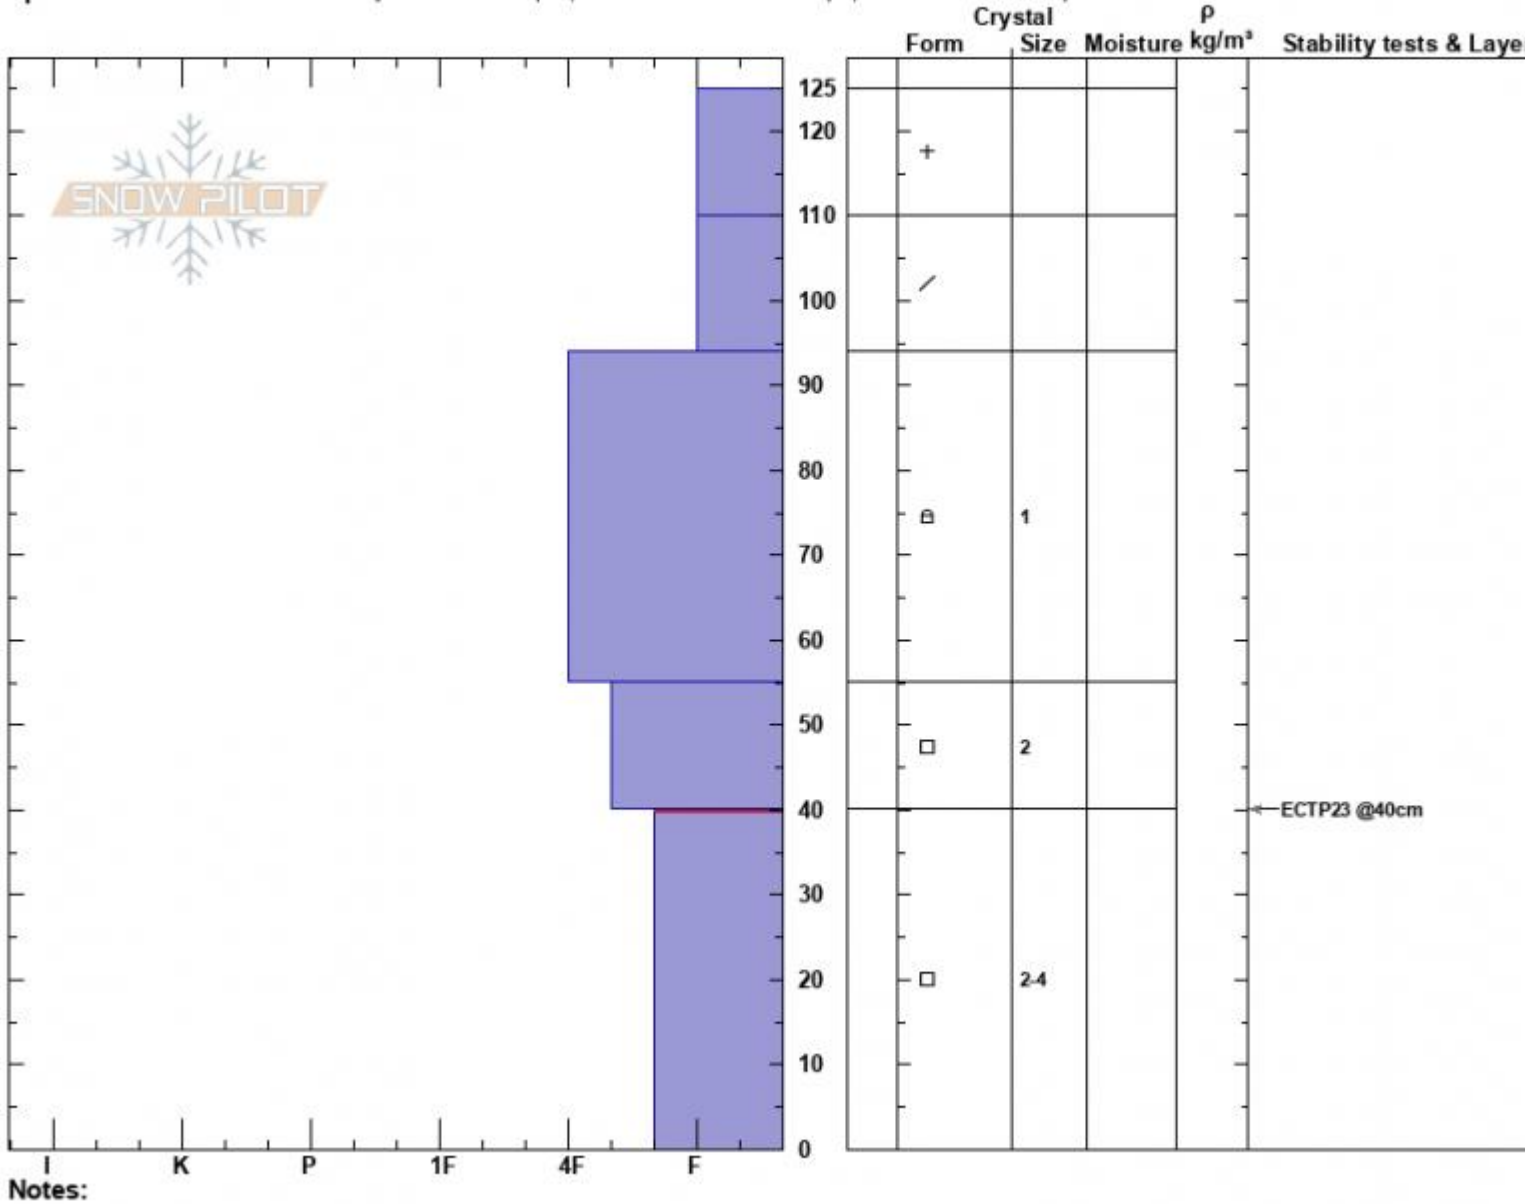

1st Yellowmule
 Madison Range-N
 MT
 Elevation: 9300 ft
 Aspect: 5°

Ian Hoyer
 12/15/2022 - 10:30am
 Co-ord: 45.17527N, -111.38944W
 Slope Angle: 30°
 Wind Loading: no

Stability: Fair
 Air Temperature:
 Sky Cover: OVC
 Precipitation: S-1
 Wind: NW Light Breeze

HS:125 Layer Notes:
 40-0cm: Problematic layer

Specifics: Recent avalanche activity on different slopes; Snowmobile tracks on slope; We snowmobiled slope

Advisory Region
 Northern Madison
 Longitude
 -111.38W
 Latitude
 45.17N
 Northern Madison, 2022-12-15